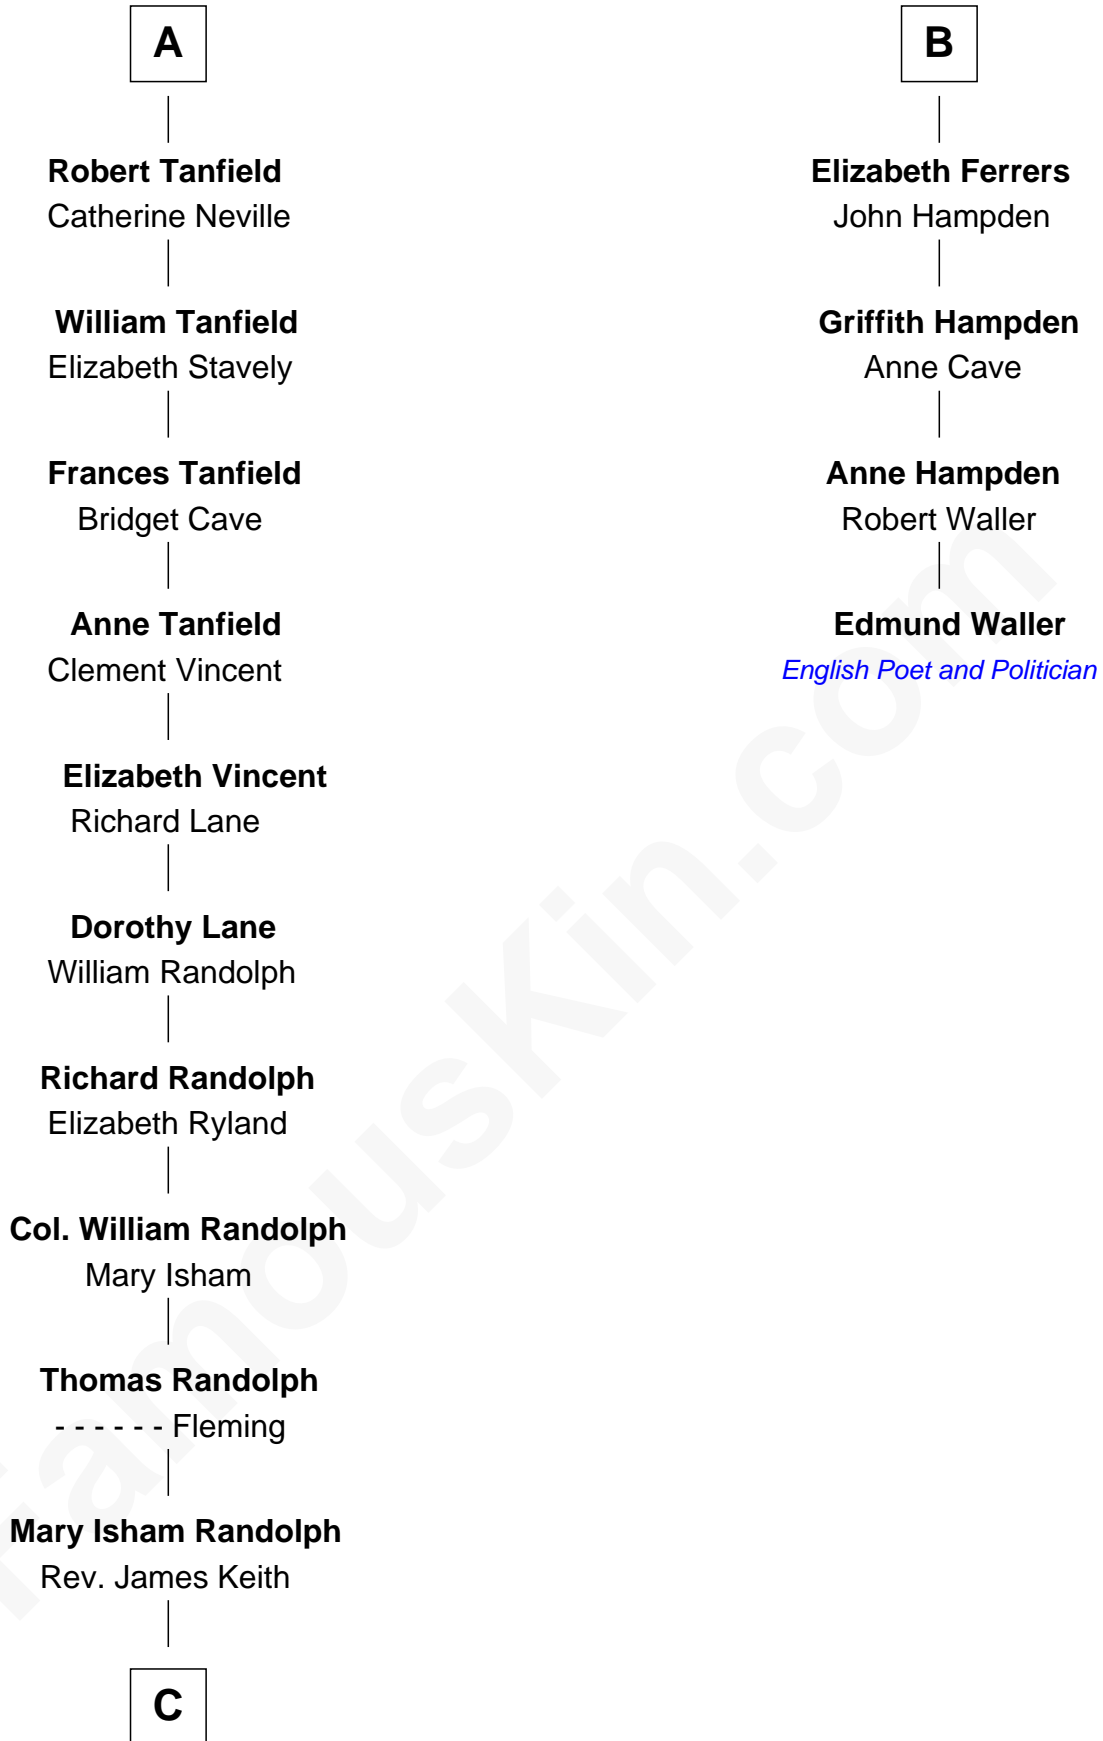

FamousKin.com

Relationship Chart of

John Marshall

4th Chief Justice of the U.S. Supreme Court

10th cousin 8 times removed of

Edmund Waller

English Poet and Politician

Sir Nicholas Audley

Joan Martin

C

—
Mary Randolph Keith
Col. Thomas Marshall

—
John Marshall
U.S. Supreme Court Chief Justice

FamousKin.com