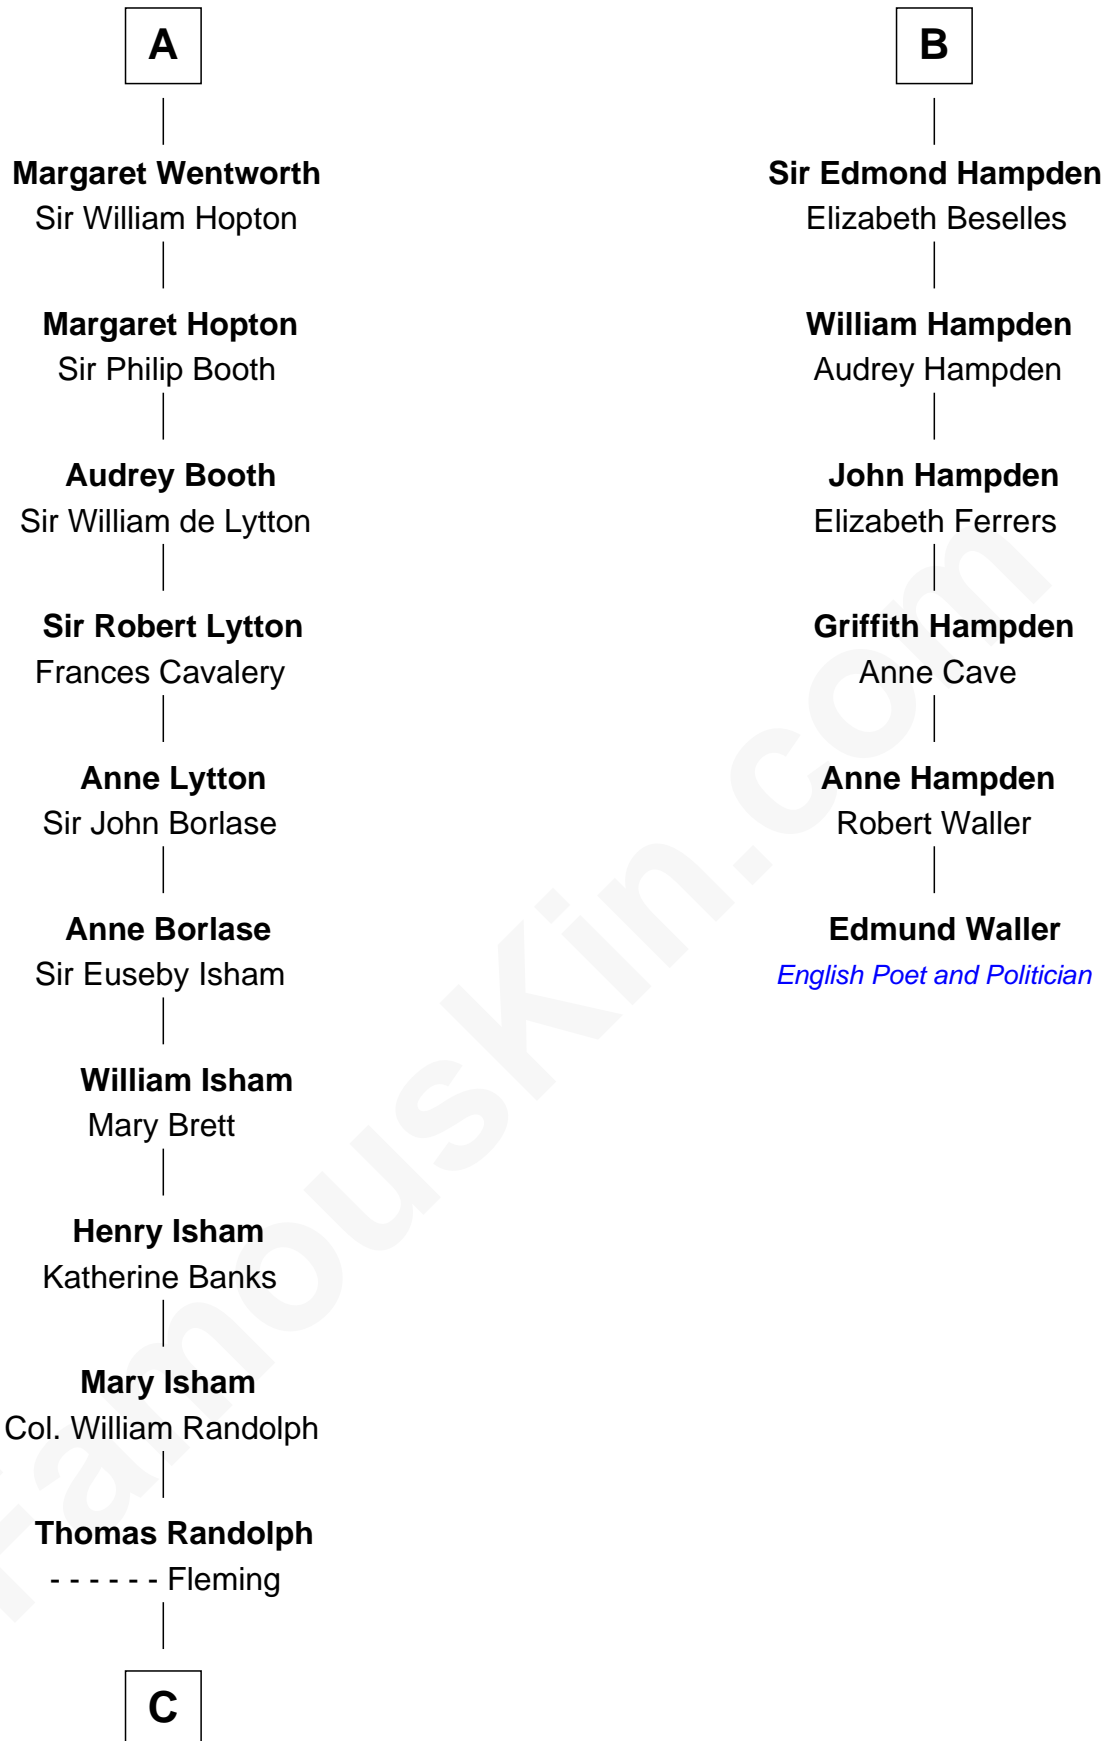

FamousKin.com Relationship Chart of

John Marshall

4th Chief Justice of the U.S. Supreme Court

12th cousin 7 times removed of

Edmund Waller

English Poet and Politician

Sir William de Ferrers

Sibyl Marshal

C

—
Mary Isham Randolph

Rev. James Keith

—
Mary Randolph Keith

Col. Thomas Marshall

—
John Marshall

U.S. Supreme Court Chief Justice

FamousKin.com