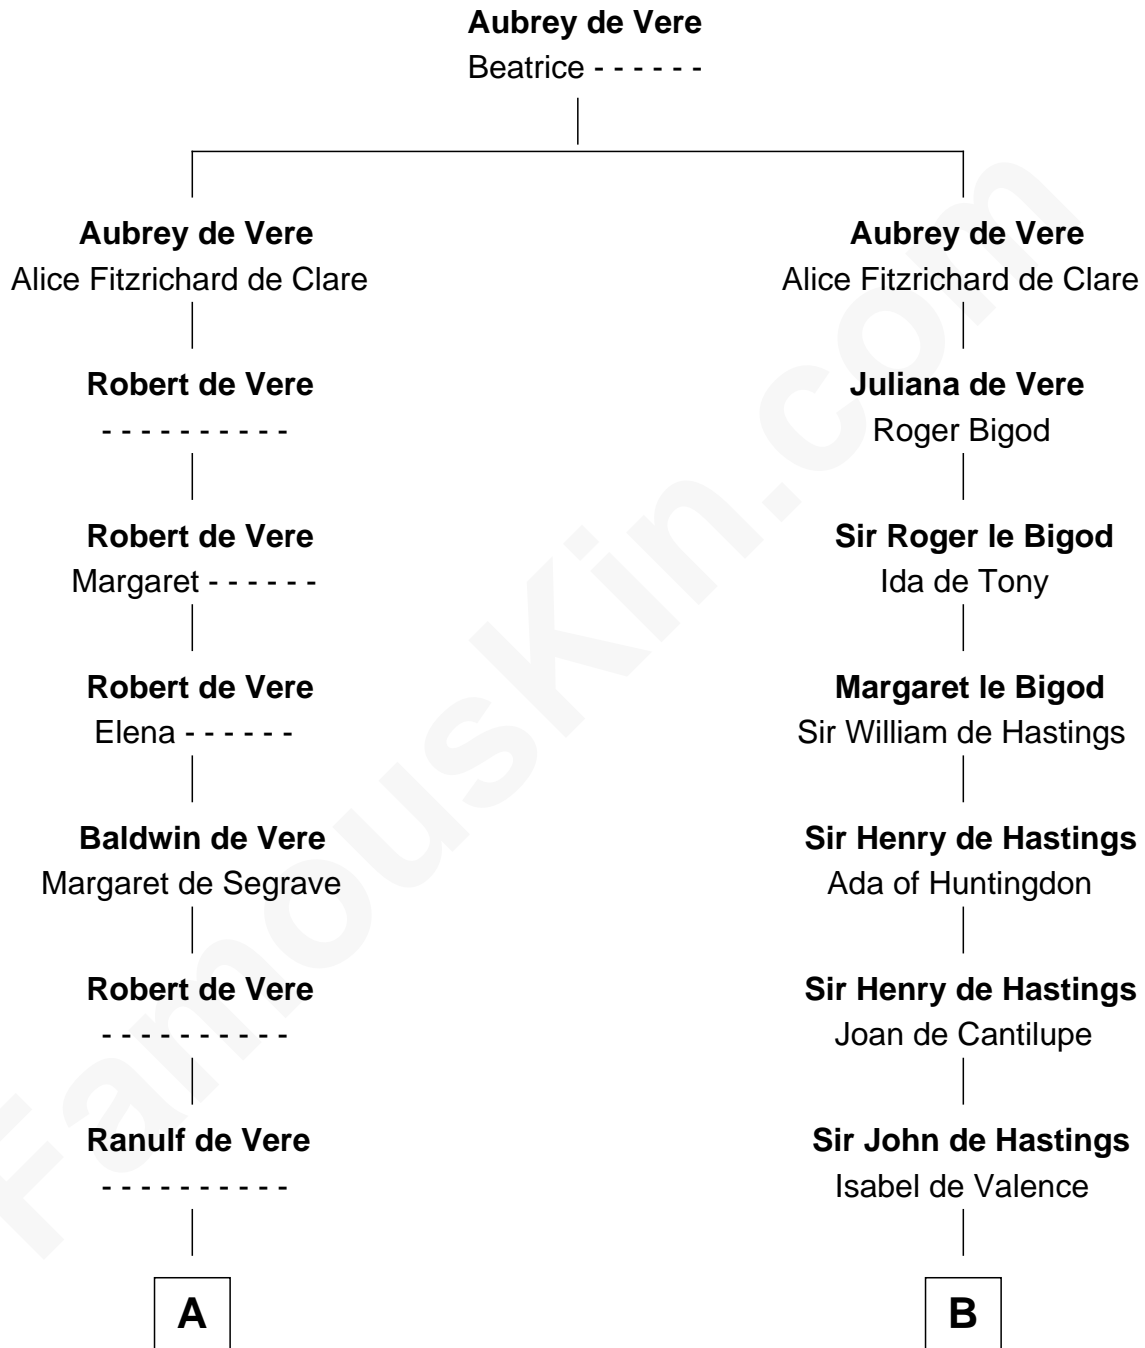

## Relationship Chart of

### John Marshall

4th Chief Justice of the U.S. Supreme Court

14th cousin 7 times removed of

### Catherine Howard

5th Wife of King Henry VIII

**C**

—  
**Mary Isham**  
Col. William Randolph

—  
**Thomas Randolph**  
----- Fleming

—  
**Mary Isham Randolph**  
Rev. James Keith

—  
**Mary Randolph Keith**  
Col. Thomas Marshall

—  
**John Marshall**  
*U.S. Supreme Court Chief Justice*

FamousKin.com