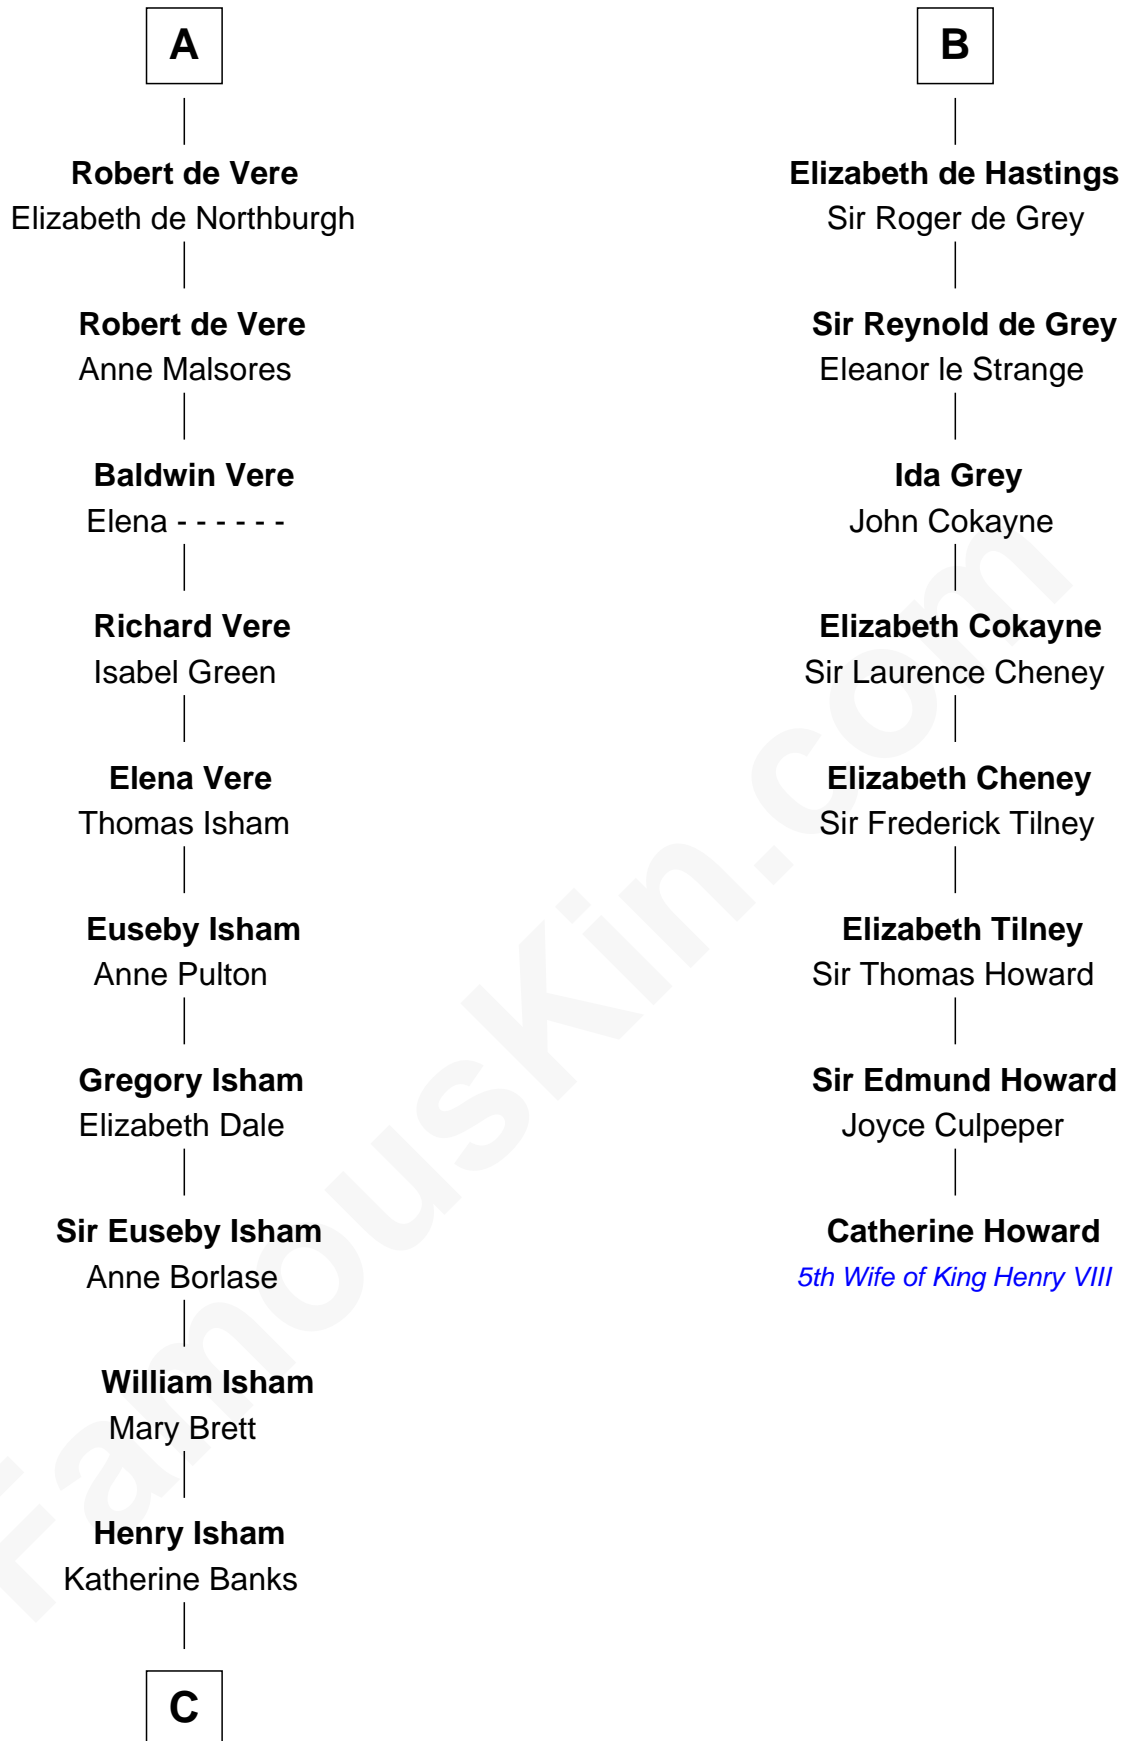

## Relationship Chart of

### John Marshall

4th Chief Justice of the U.S. Supreme Court

14th cousin 7 times removed of

### Catherine Howard

5th Wife of King Henry VIII

**C**

—  
**Mary Isham**  
Col. William Randolph

—  
**Thomas Randolph**  
----- Fleming

—  
**Mary Isham Randolph**  
Rev. James Keith

—  
**Mary Randolph Keith**  
Col. Thomas Marshall