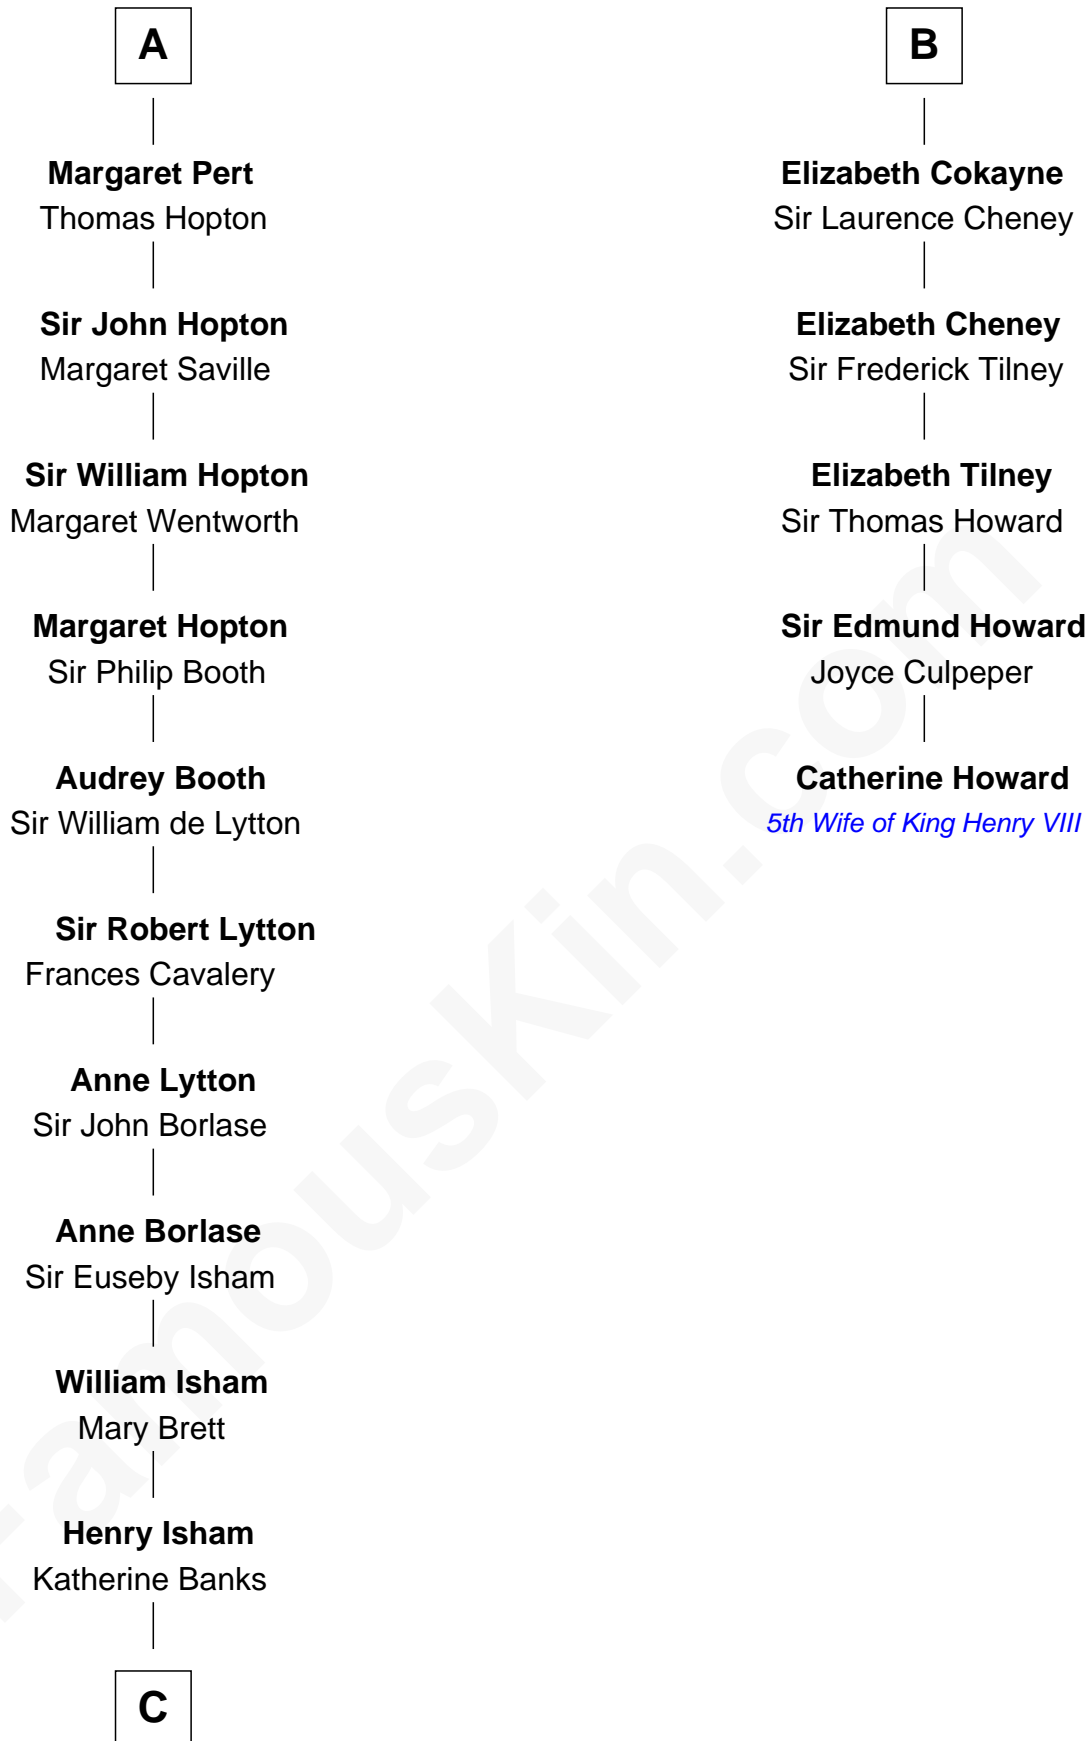

FamousKin.com

Relationship Chart of

John Marshall

4th Chief Justice of the U.S. Supreme Court

11th cousin 10 times removed of

Catherine Howard

5th Wife of King Henry VIII

C

—
Mary Isham
Col. William Randolph

—
Thomas Randolph
----- Fleming

—
Mary Isham Randolph
Rev. James Keith

—
Mary Randolph Keith
Col. Thomas Marshall

—
John Marshall
U.S. Supreme Court Chief Justice

FamousKin.com