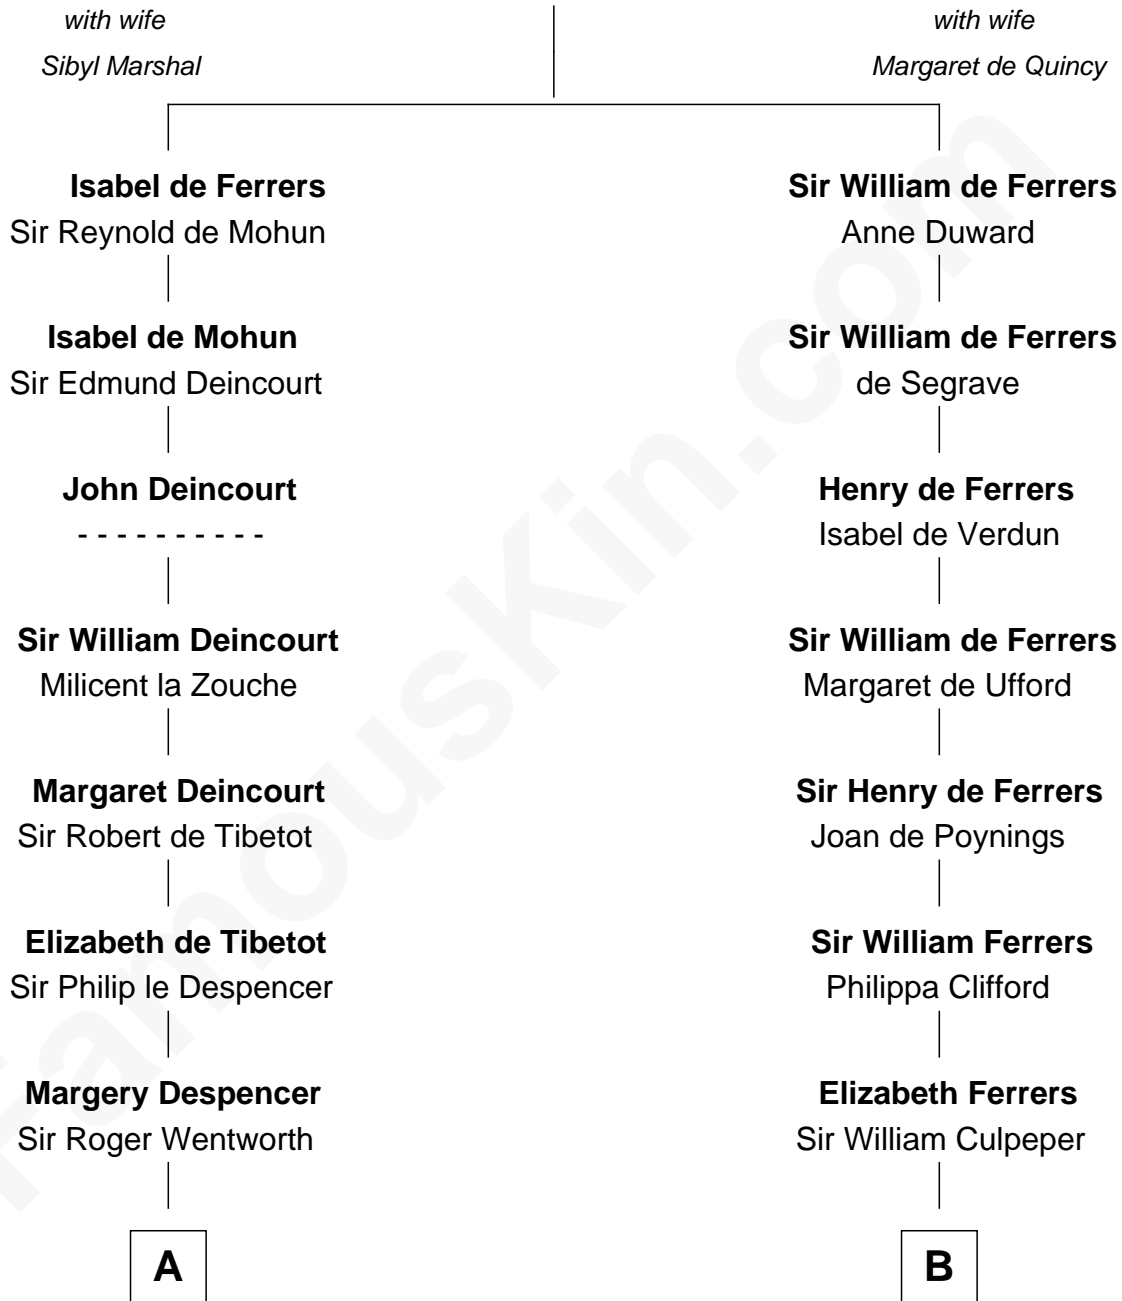

## Relationship Chart of

### John Marshall

4th Chief Justice of the U.S. Supreme Court

9th cousin 10 times removed of

### Catherine Howard

5th Wife of King Henry VIII

#### Sir William de Ferrers

**C**

—  
**Mary Isham Randolph**

Rev. James Keith

—  
**Mary Randolph Keith**

Col. Thomas Marshall

—  
**John Marshall**

*U.S. Supreme Court Chief Justice*