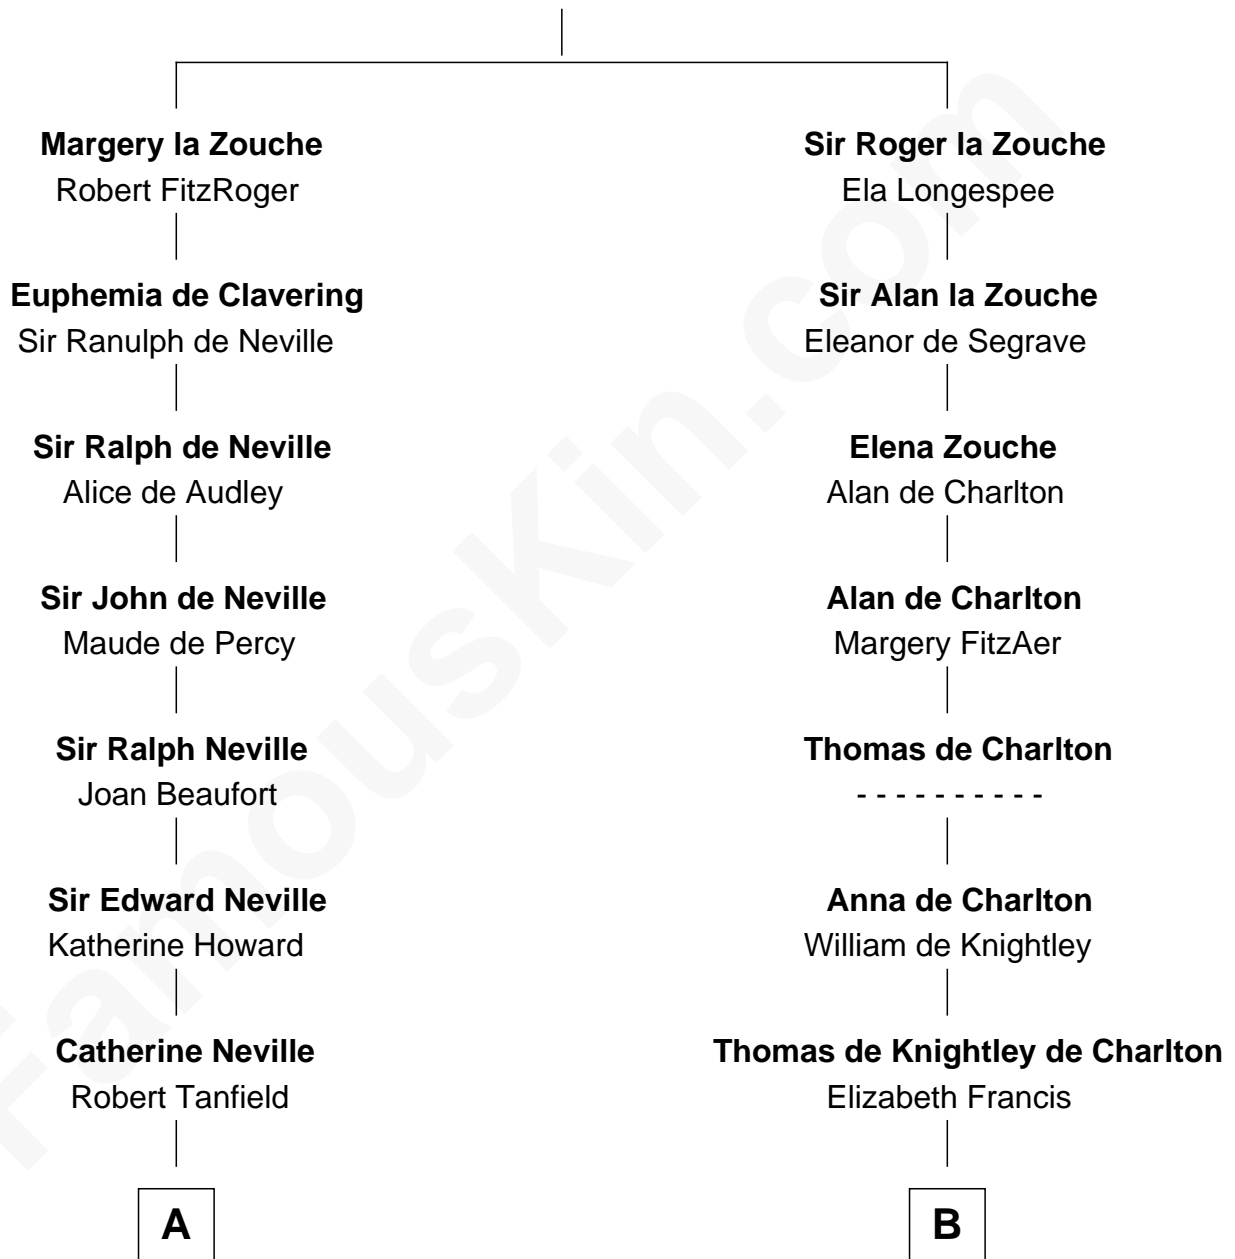

FamousKin.com

Relationship Chart of

John Marshall

4th Chief Justice of the U.S. Supreme Court

17th cousin 2 times removed of

Ralph Waldo Emerson
American Poet

Alan la Zouche
Ellen de Quincy

C