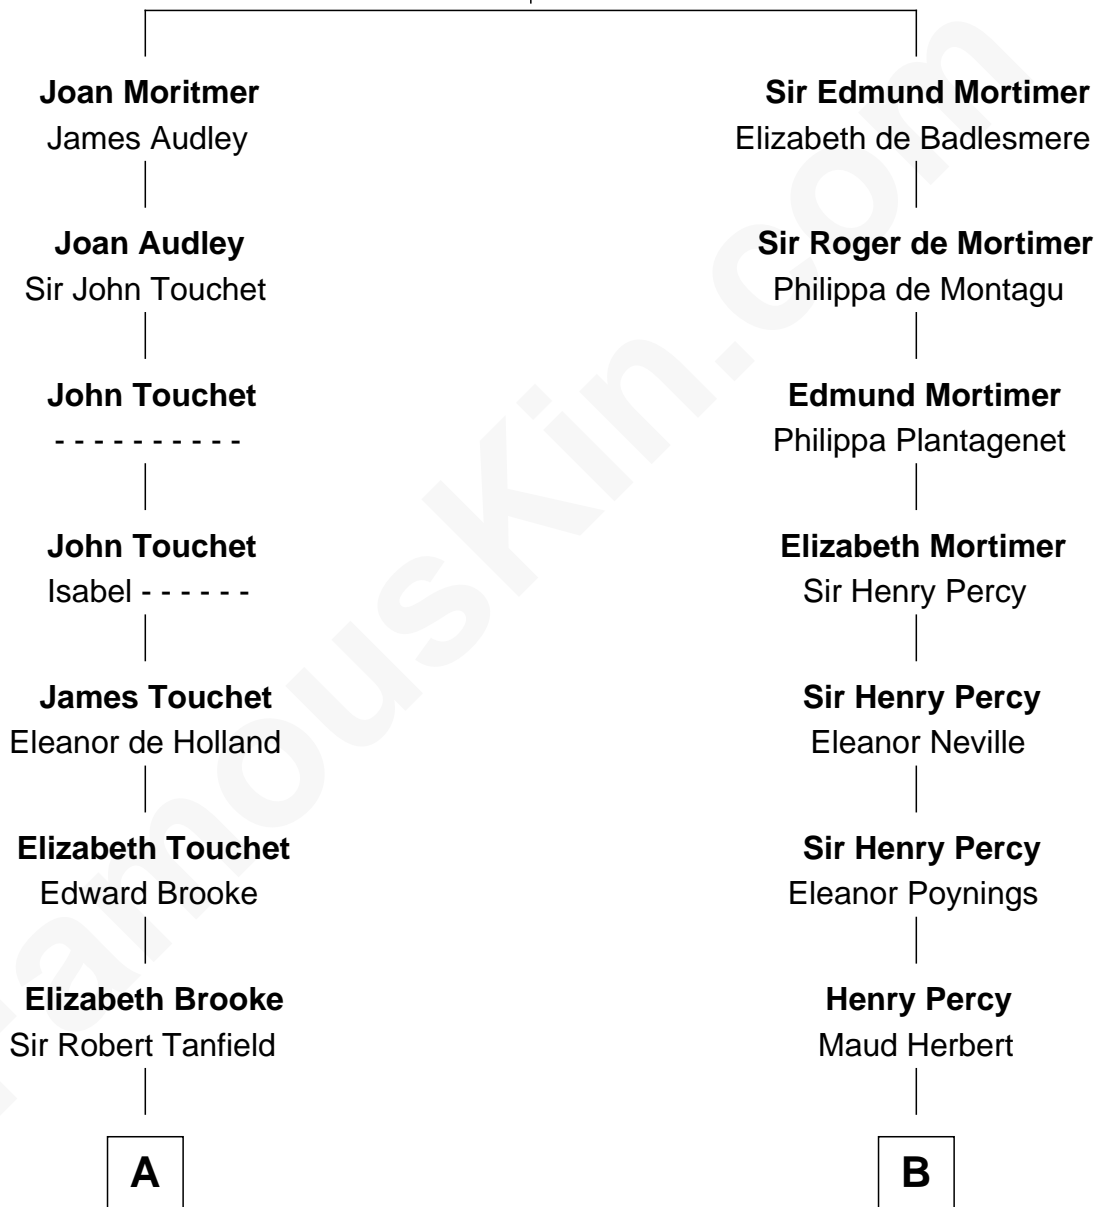

# FamousKin.com Relationship Chart of

**John Marshall**

*4th Chief Justice of the U.S. Supreme Court*

18th cousin 3 times removed of

**Admiral Richard Byrd**

*Polar Explorer*

**Roger de Mortimer**

Joan de Geneville

**C**

**Mary Randolph Keith**  
Col. Thomas Marshall

**John Marshall**  
*U.S. Supreme Court Chief Justice*

**D**

**Thomas Taylor Byrd**  
Mary Armistead

**Richard Evelyn Byrd**  
Anne Harrison

**Col. William Byrd**  
Jane Meriwether Rivers

**Richard Evelyn Byrd**  
Eleanor Bolling Flood

**Admiral Richard Byrd**  
*Polar Explorer*

FamousKin.com