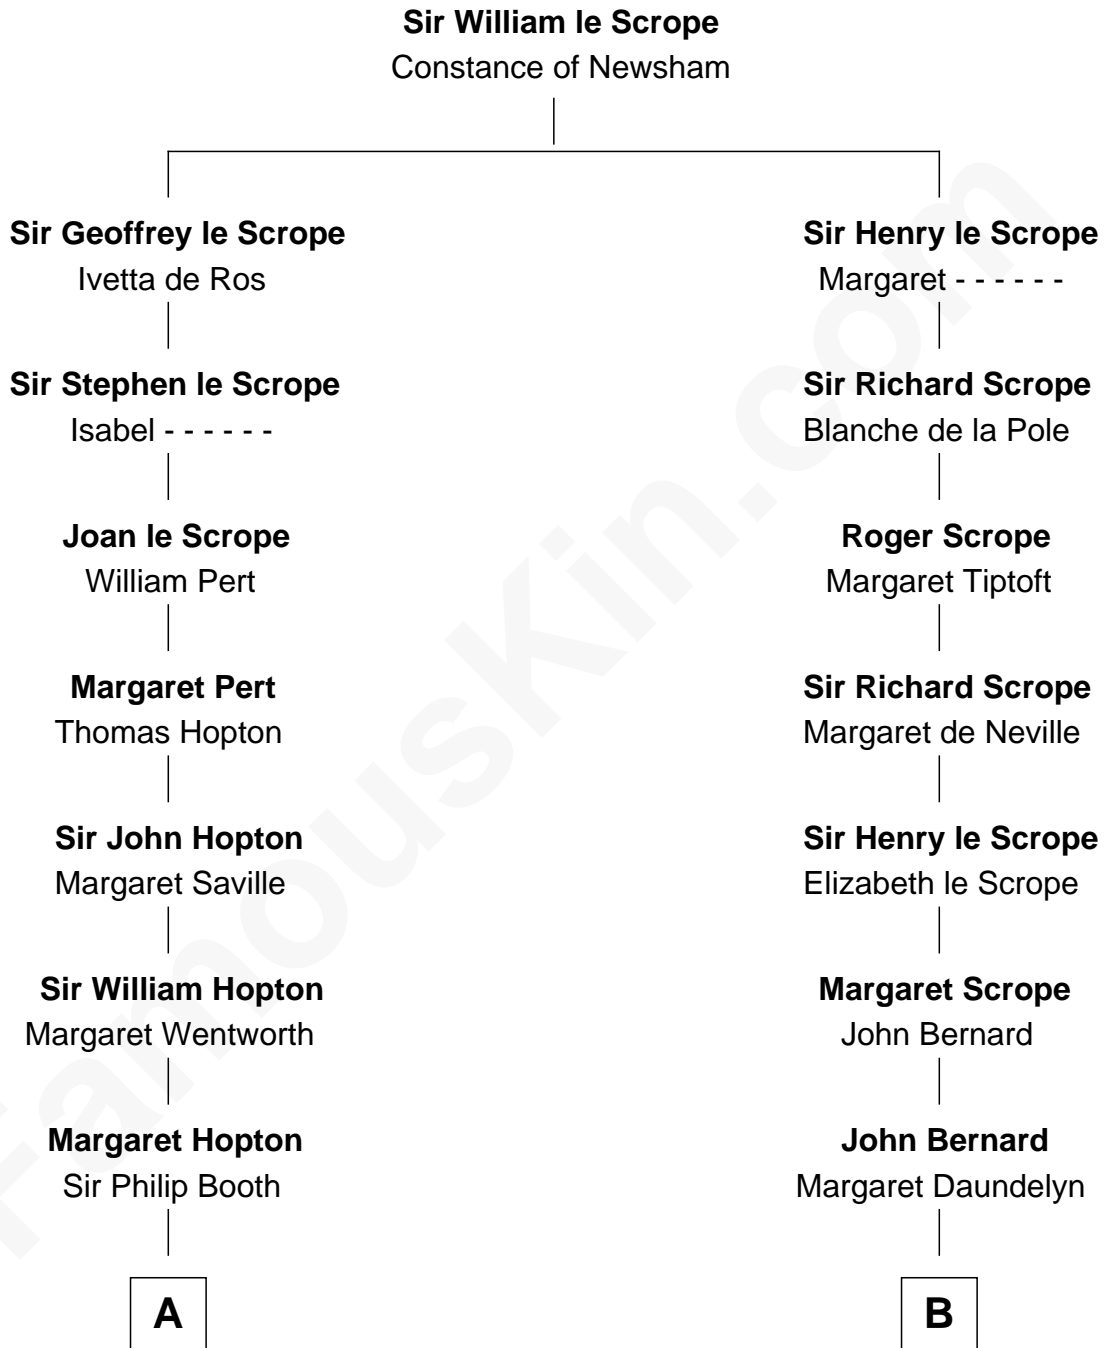

# FamousKin.com

## Relationship Chart of

### John Marshall

4th Chief Justice of the U.S. Supreme Court

17th cousin 1 time removed of

**Admiral Richard Byrd**  
Polar Explorer

**C**

Richard Evelyn Byrd  
Eleanor Bolling Flood

Admiral Richard Byrd  
*Polar Explorer*