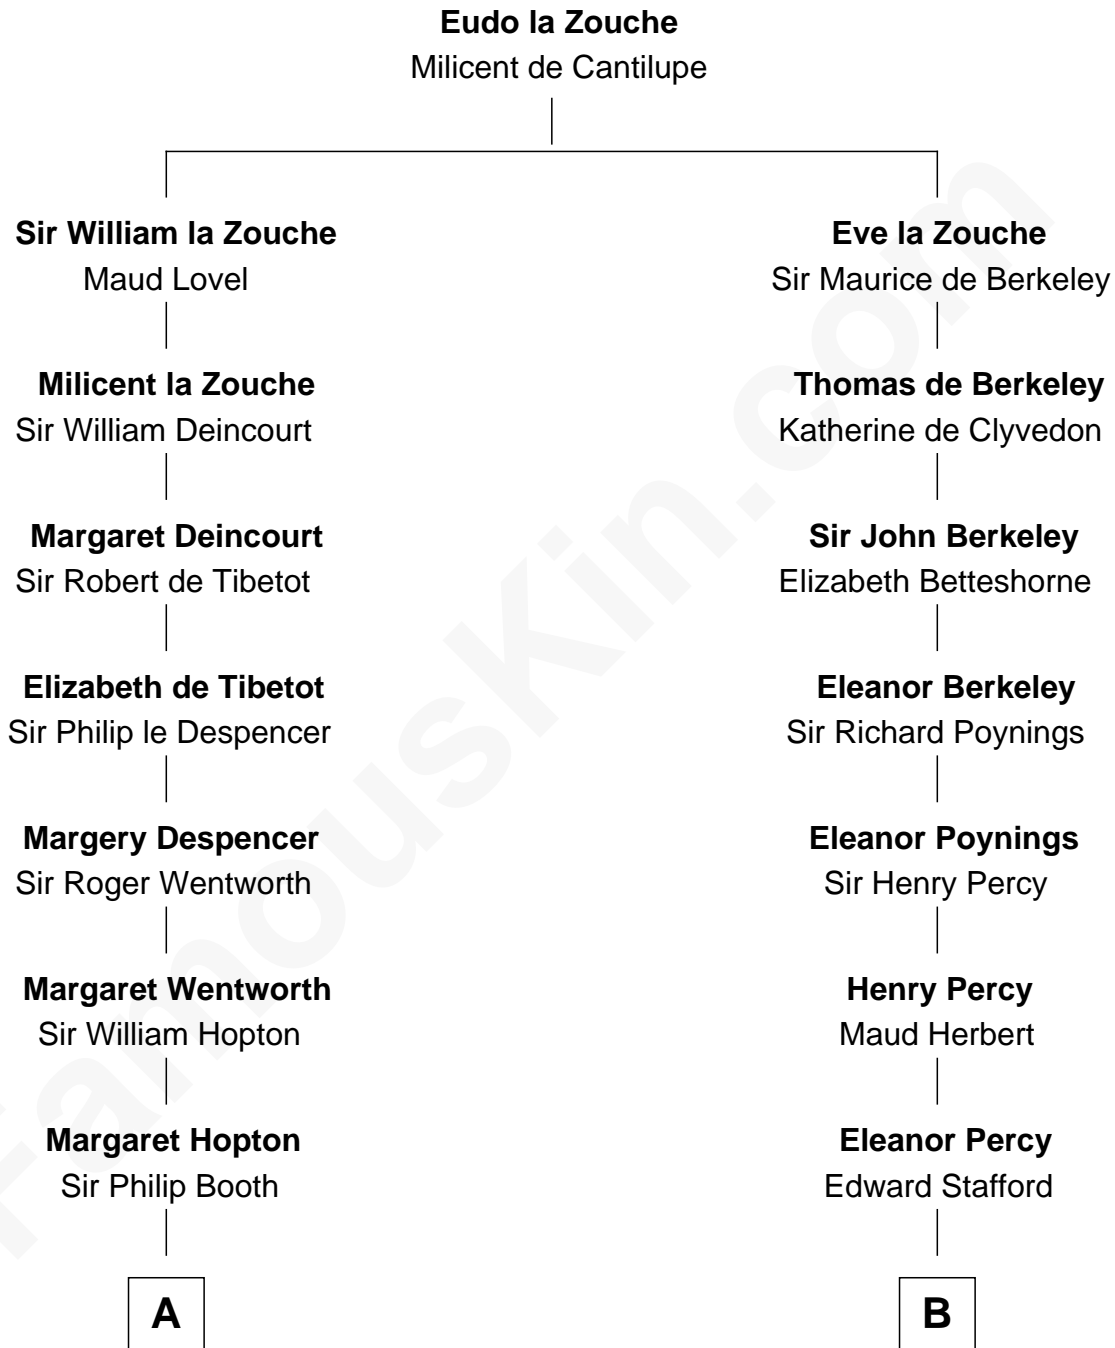

# FamousKin.com

## Relationship Chart of

### John Marshall

4th Chief Justice of the U.S. Supreme Court

17th cousin 3 times removed of

**Admiral Richard Byrd**  
Polar Explorer

C

**Richard Evelyn Byrd**

Anne Harrison

**Col. William Byrd**

Jane Meriwether Rivers

**Richard Evelyn Byrd**

Eleanor Bolling Flood

**Admiral Richard Byrd**

*Polar Explorer*

FamousKin.com