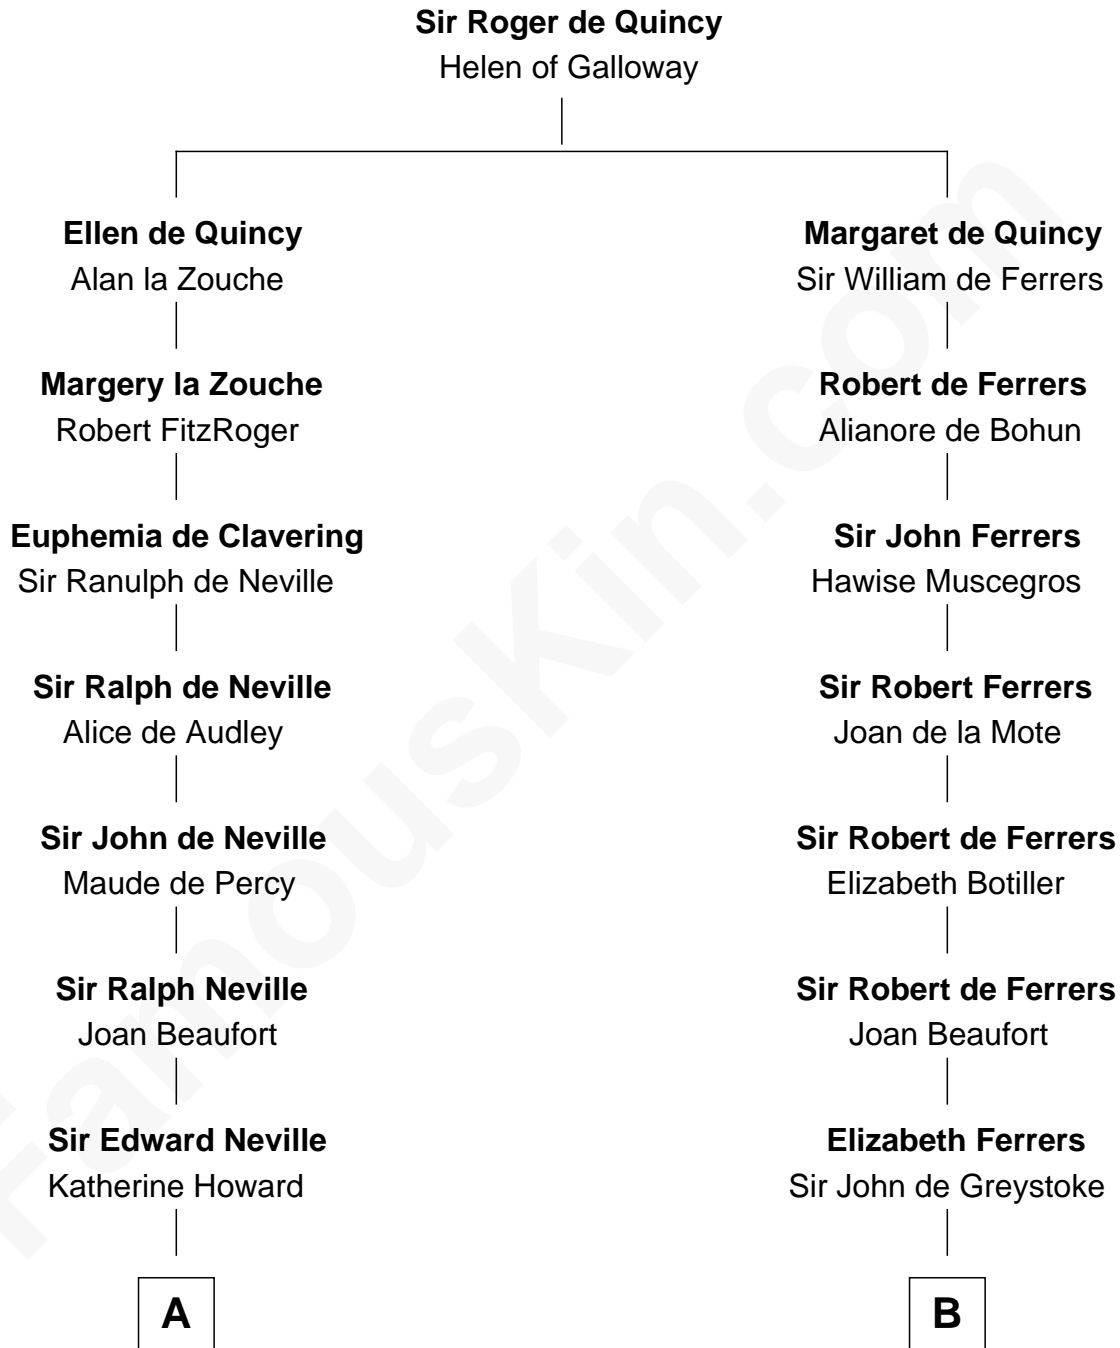

# FamousKin.com Relationship Chart of

**John Marshall**

*4th Chief Justice of the U.S. Supreme Court*

18th cousin of

**Robert Treat Paine**

*Signer of the Declaration of Independence*

**C**

**Mary Randolph Keith**  
Col. Thomas Marshall

**John Marshall**  
*U.S. Supreme Court Chief Justice*

**D**

**Eunice Treat**  
Thomas Paine

**Robert Treat Paine**  
*Signer of Declaration of Independence*

FamousKin.com