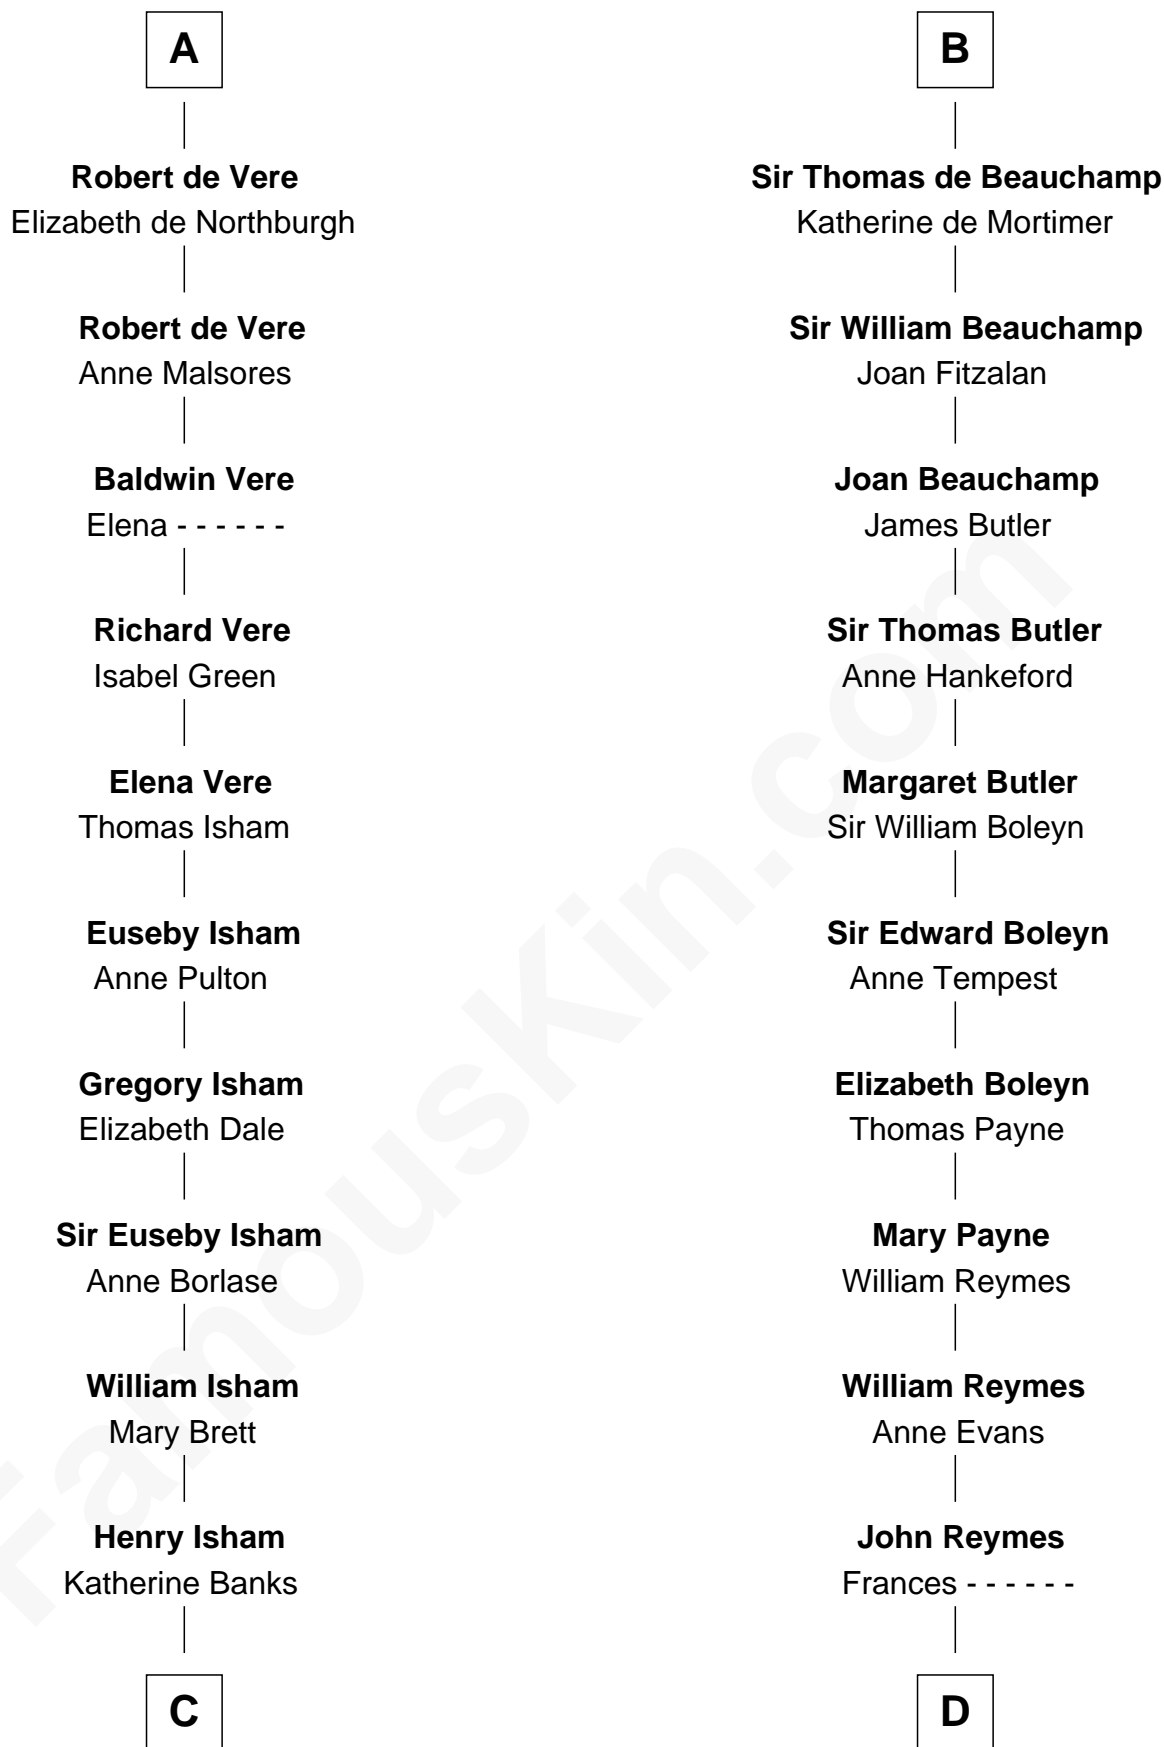

FamousKin.com Relationship Chart of

John Marshall

4th Chief Justice of the U.S. Supreme Court

21st cousin of

William Floyd

Signer of the Declaration of Independence

C

Mary Isham
Col. William Randolph

Thomas Randolph
----- Fleming

Mary Isham Randolph
Rev. James Keith

Mary Randolph Keith
Col. Thomas Marshall

John Marshall
U.S. Supreme Court Chief Justice

D

Abigail Reymes
Rev. Nathaniel Brewster

Probable

Sarah Brewster
Jonathan Smith

Jonathan Smith
Elizabeth Platt

Tabitha Smith
Nicholl Floyd

William Floyd
Signer of Declaration of Independence

FamousKin.com