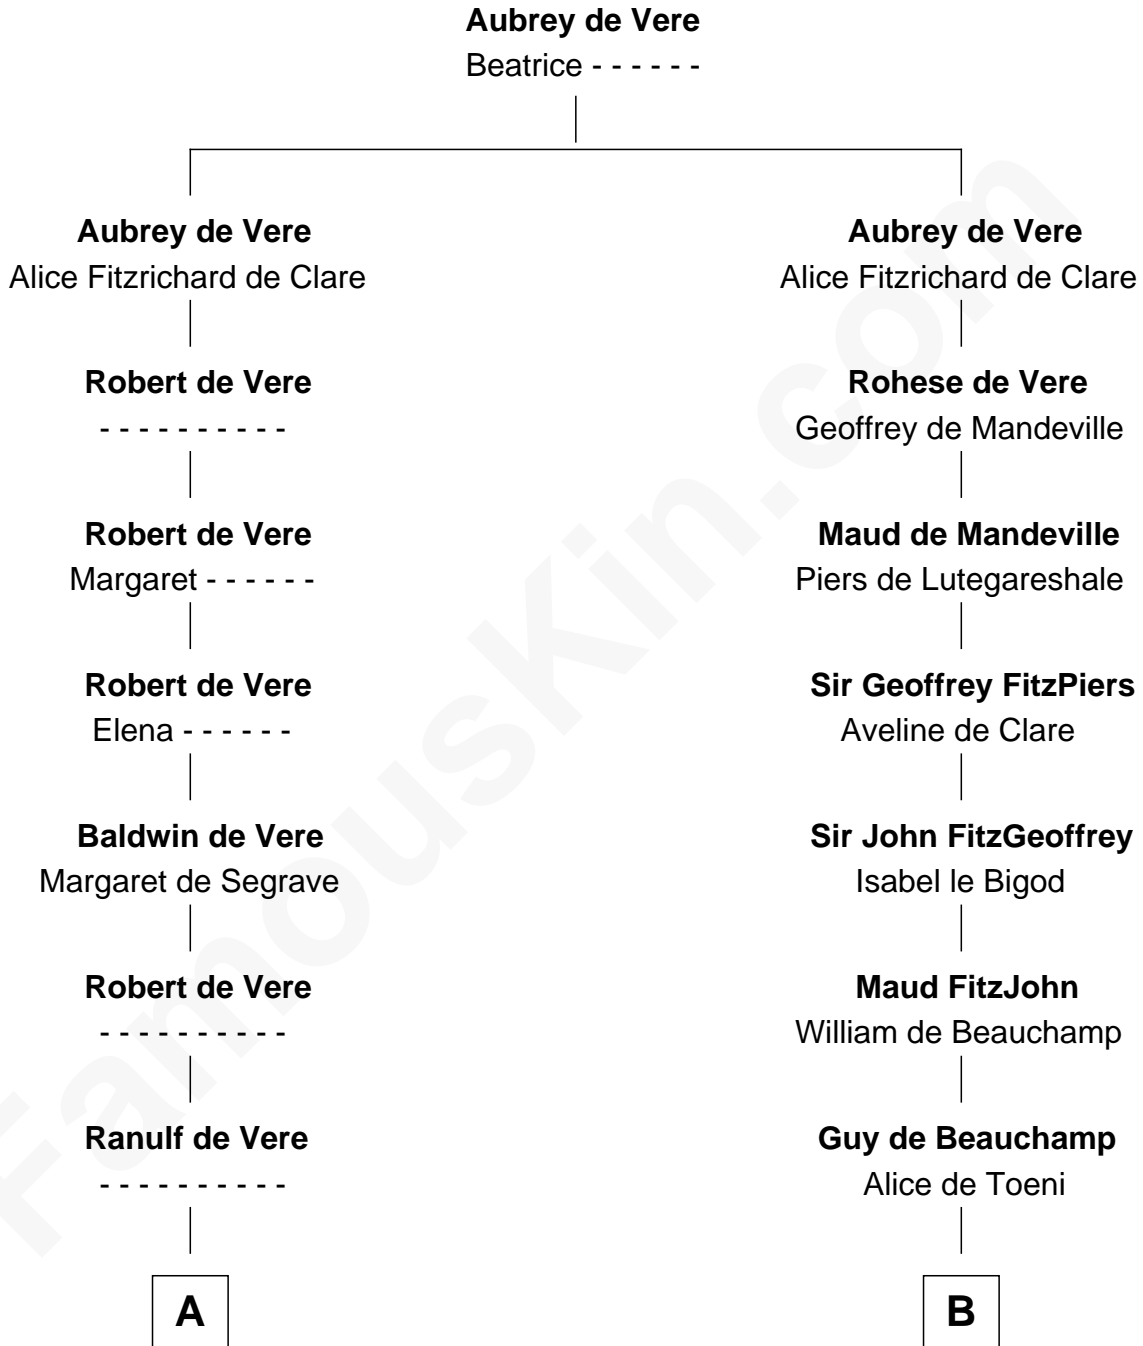

FamousKin.com Relationship Chart of

John Marshall

4th Chief Justice of the U.S. Supreme Court

21st cousin of

William Floyd

Signer of the Declaration of Independence

C

Mary Isham
Col. William Randolph

Thomas Randolph
----- Fleming

Mary Isham Randolph
Rev. James Keith

Mary Randolph Keith
Col. Thomas Marshall

John Marshall
U.S. Supreme Court Chief Justice

D

Abigail Reymes
Rev. Nathaniel Brewster

Probable

Sarah Brewster
Jonathan Smith

Jonathan Smith
Elizabeth Platt

Tabitha Smith
Nicholl Floyd

William Floyd
Signer of Declaration of Independence

FamousKin.com