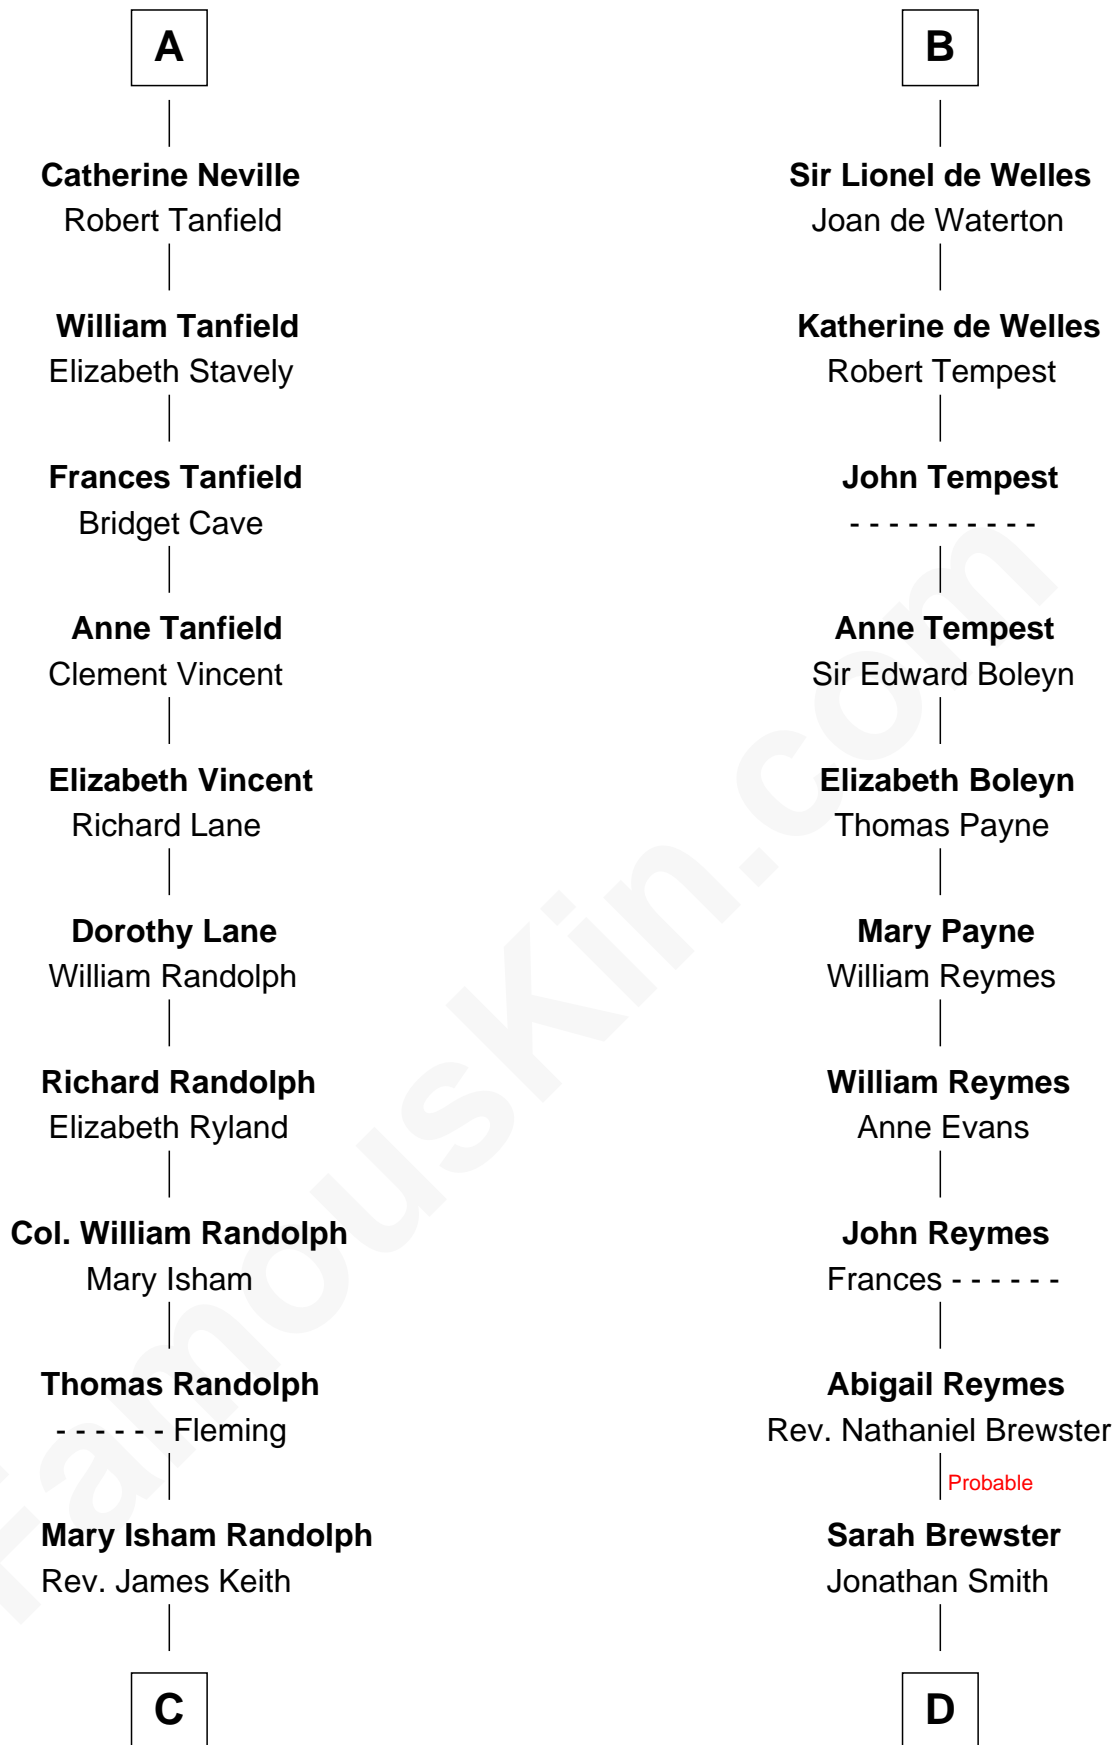

FamousKin.com

Relationship Chart of

John Marshall

4th Chief Justice of the U.S. Supreme Court

18th cousin 1 time removed of

William Floyd

Signer of the Declaration of Independence

C

Mary Randolph Keith
Col. Thomas Marshall

John Marshall
U.S. Supreme Court Chief Justice

D

Jonathan Smith
Elizabeth Platt

Tabitha Smith
Nicholl Floyd

William Floyd
Signer of Declaration of Independence

FamousKin.com