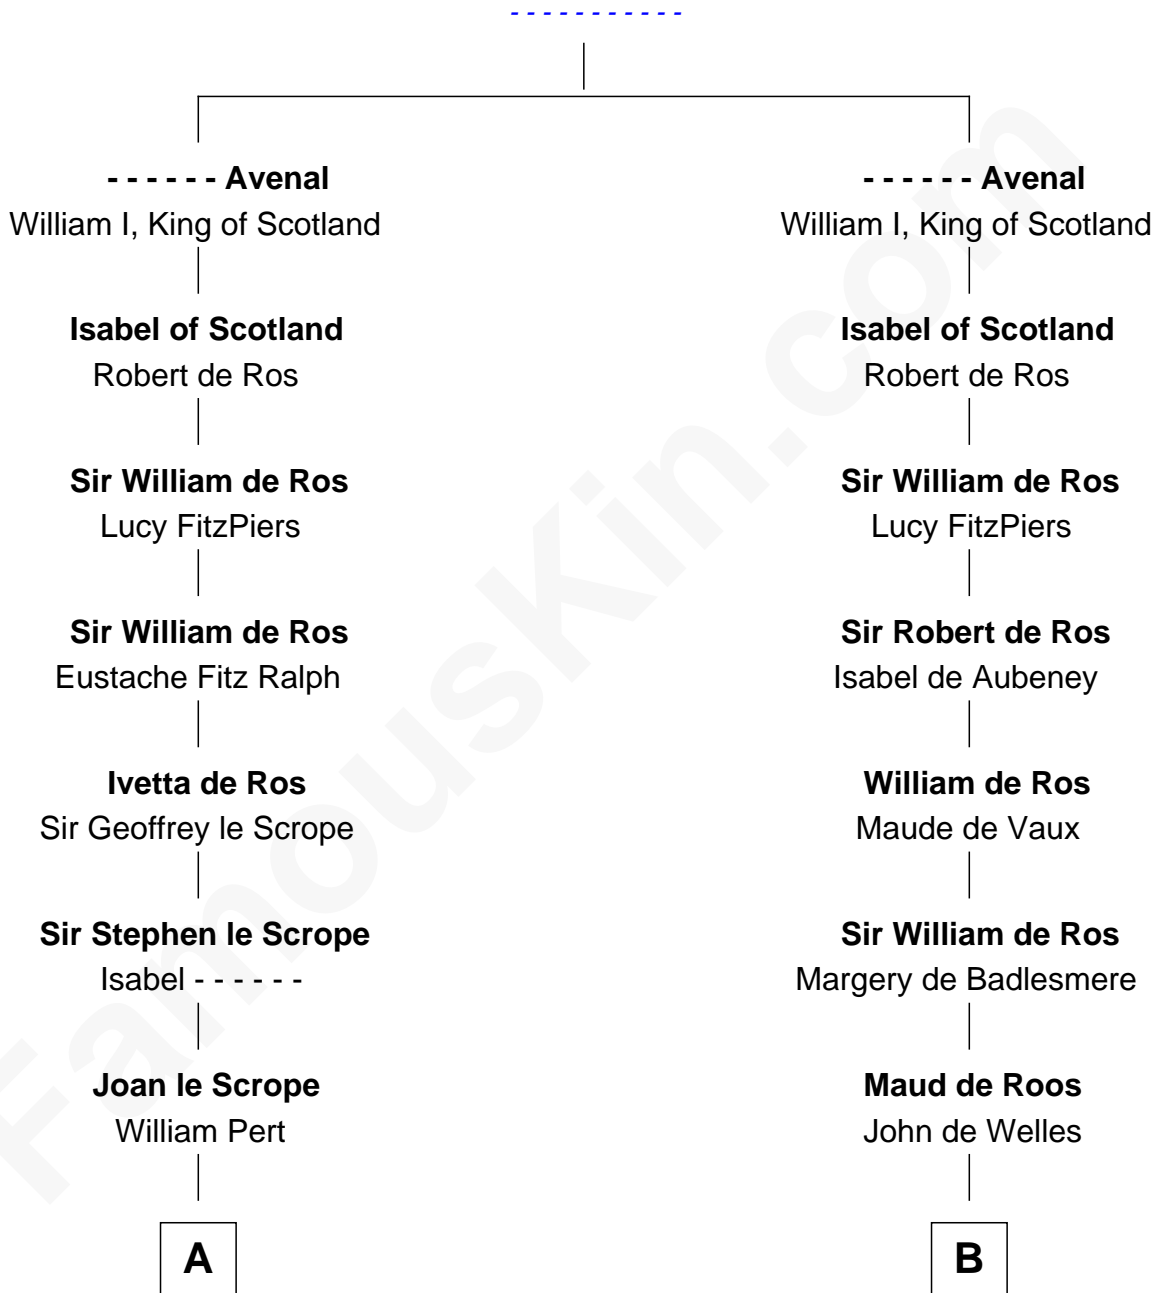

FamousKin.com Relationship Chart of

John Marshall

4th Chief Justice of the U.S. Supreme Court

20th cousin 1 time removed of

William Floyd

Signer of the Declaration of Independence

Richard Avenal

C

Mary Isham
Col. William Randolph

Thomas Randolph
----- Fleming

Mary Isham Randolph
Rev. James Keith

Mary Randolph Keith
Col. Thomas Marshall

John Marshall
U.S. Supreme Court Chief Justice

D

Sarah Brewster
Jonathan Smith