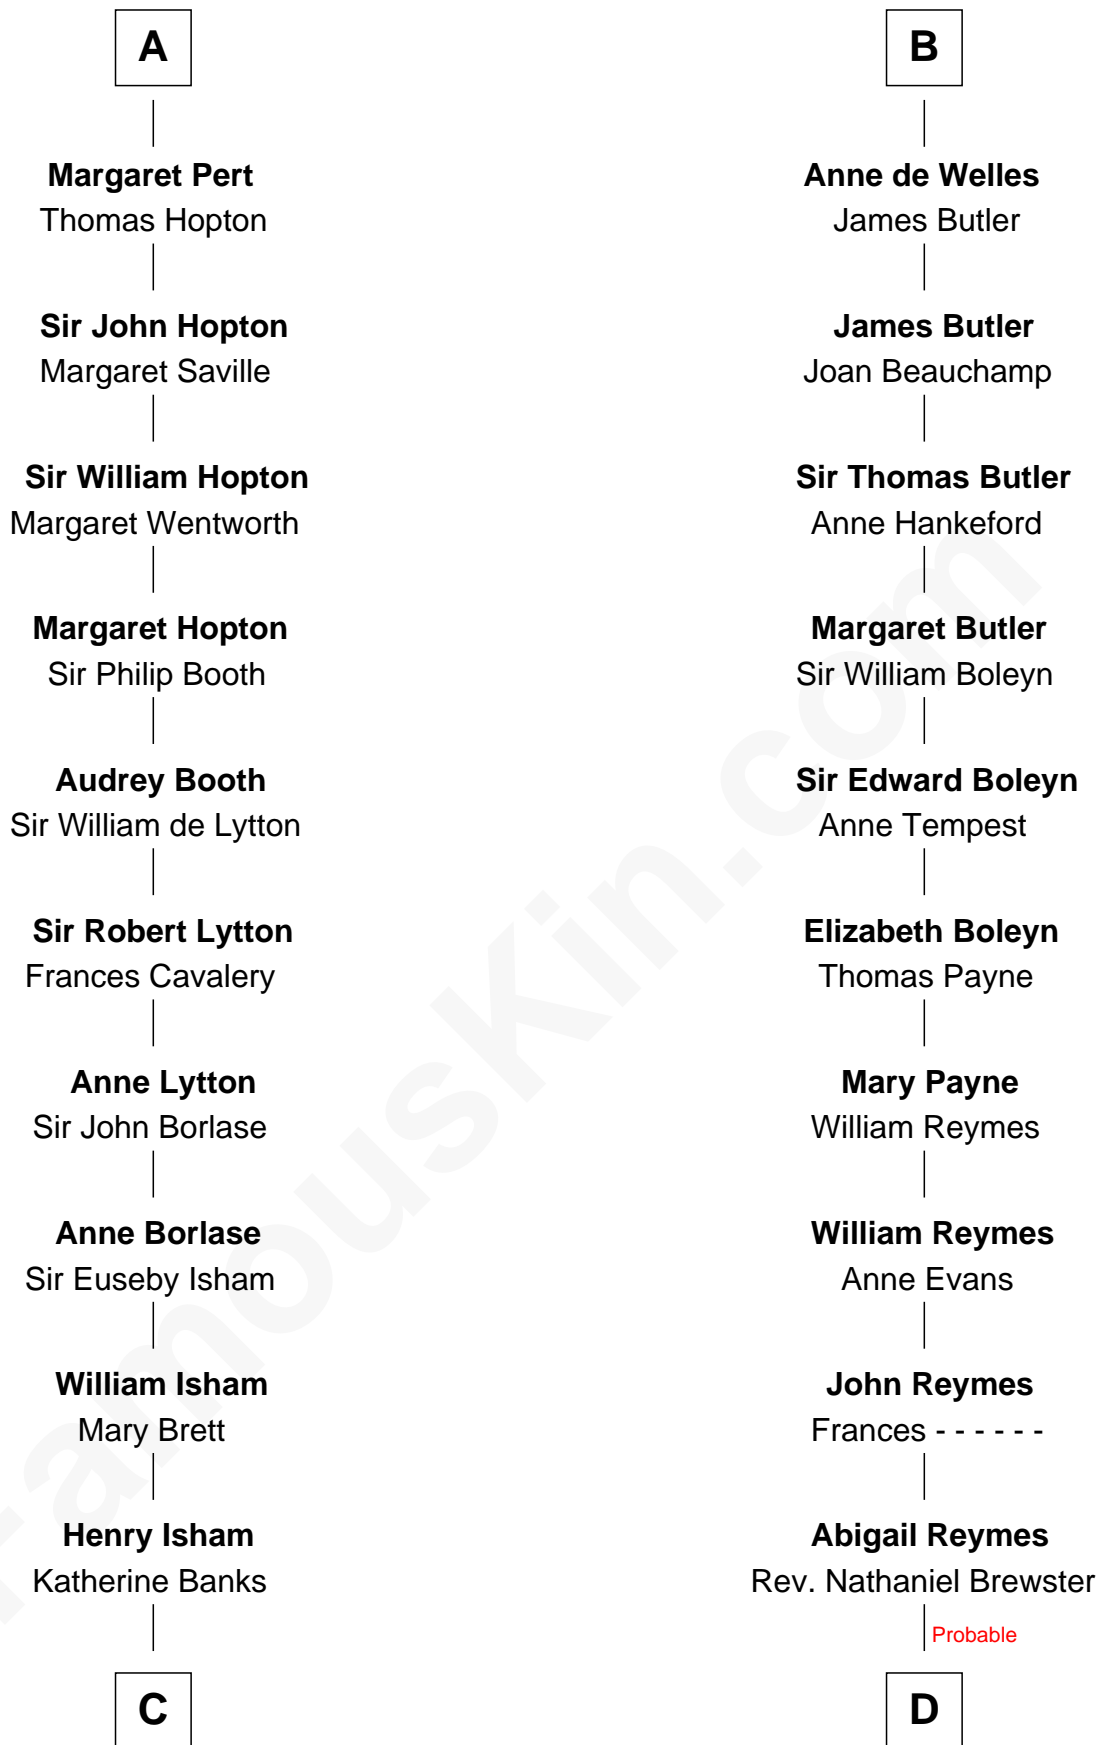

FamousKin.com

Relationship Chart of

John Marshall

4th Chief Justice of the U.S. Supreme Court

20th cousin 1 time removed of

William Floyd

Signer of the Declaration of Independence

William Trusbut

C

Mary Isham
Col. William Randolph

Thomas Randolph
----- Fleming

Mary Isham Randolph
Rev. James Keith

Mary Randolph Keith
Col. Thomas Marshall

John Marshall
U.S. Supreme Court Chief Justice

D

Sarah Brewster
Jonathan Smith

Jonathan Smith
Elizabeth Platt

Tabitha Smith
Nicholl Floyd

William Floyd
Signer of Declaration of Independence