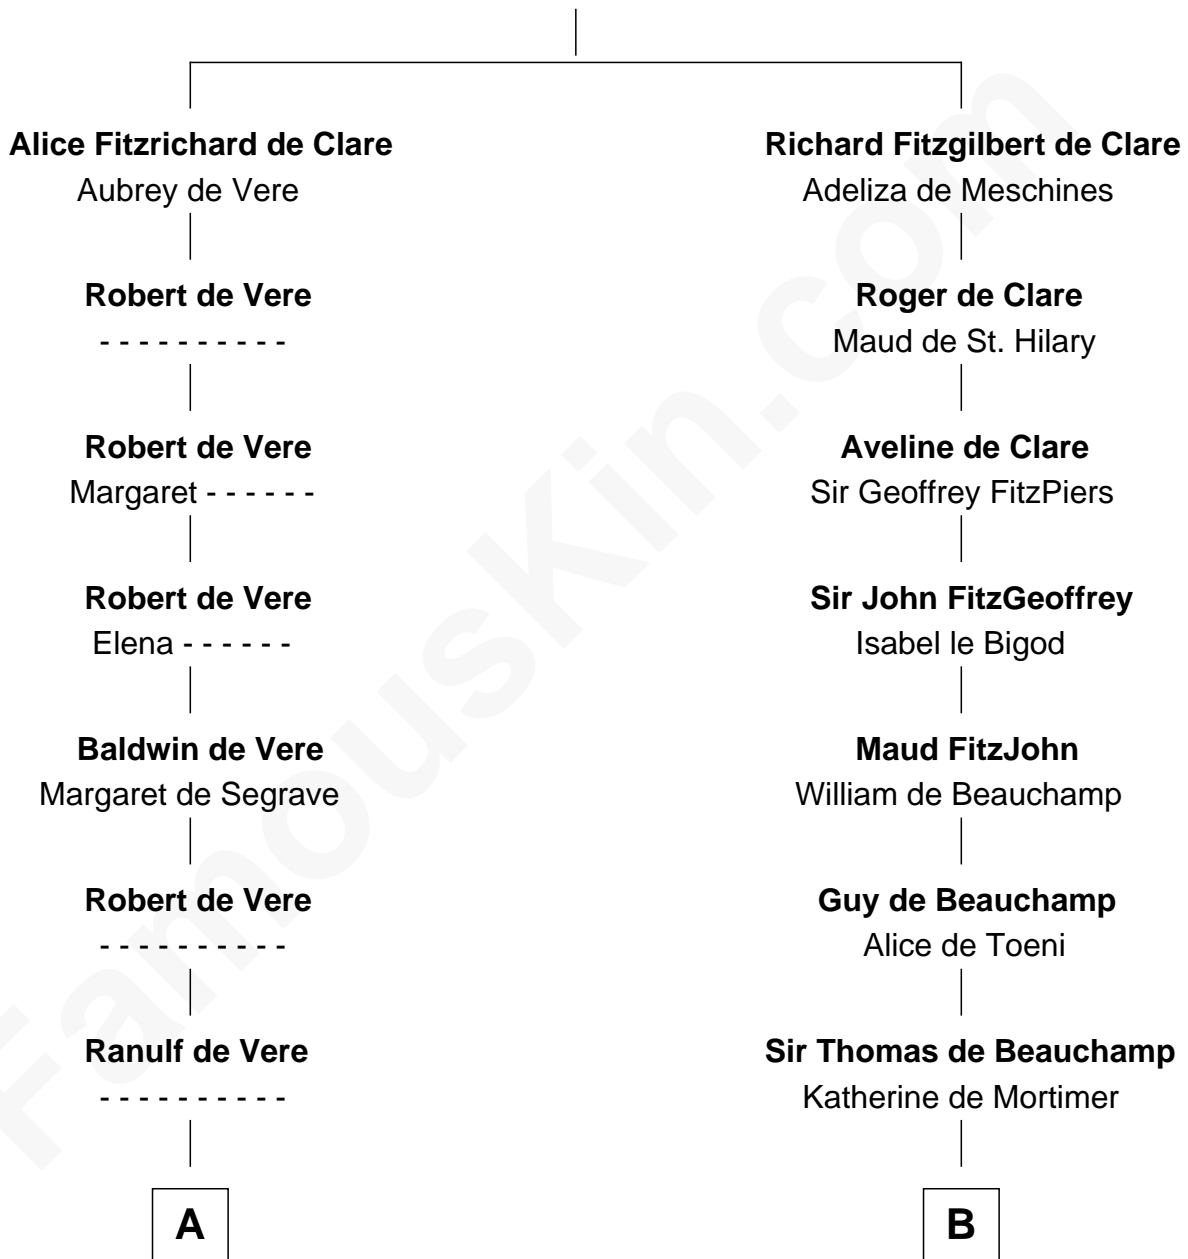

FamousKin.com
Relationship Chart of
John Marshall

4th Chief Justice of the U.S. Supreme Court

20th cousin 1 time removed of

William Floyd

Signer of the Declaration of Independence

Gilbert Fitzrichard de Clare
 Adeliza de Clermont-en-Beauvaisis

C

Mary Isham
Col. William Randolph

Thomas Randolph
----- Fleming

Mary Isham Randolph
Rev. James Keith

Mary Randolph Keith
Col. Thomas Marshall

John Marshall
U.S. Supreme Court Chief Justice

D

Sarah Brewster
Jonathan Smith

Jonathan Smith
Elizabeth Platt

Tabitha Smith
Nicholl Floyd

William Floyd
Signer of Declaration of Independence

FamousKin.com