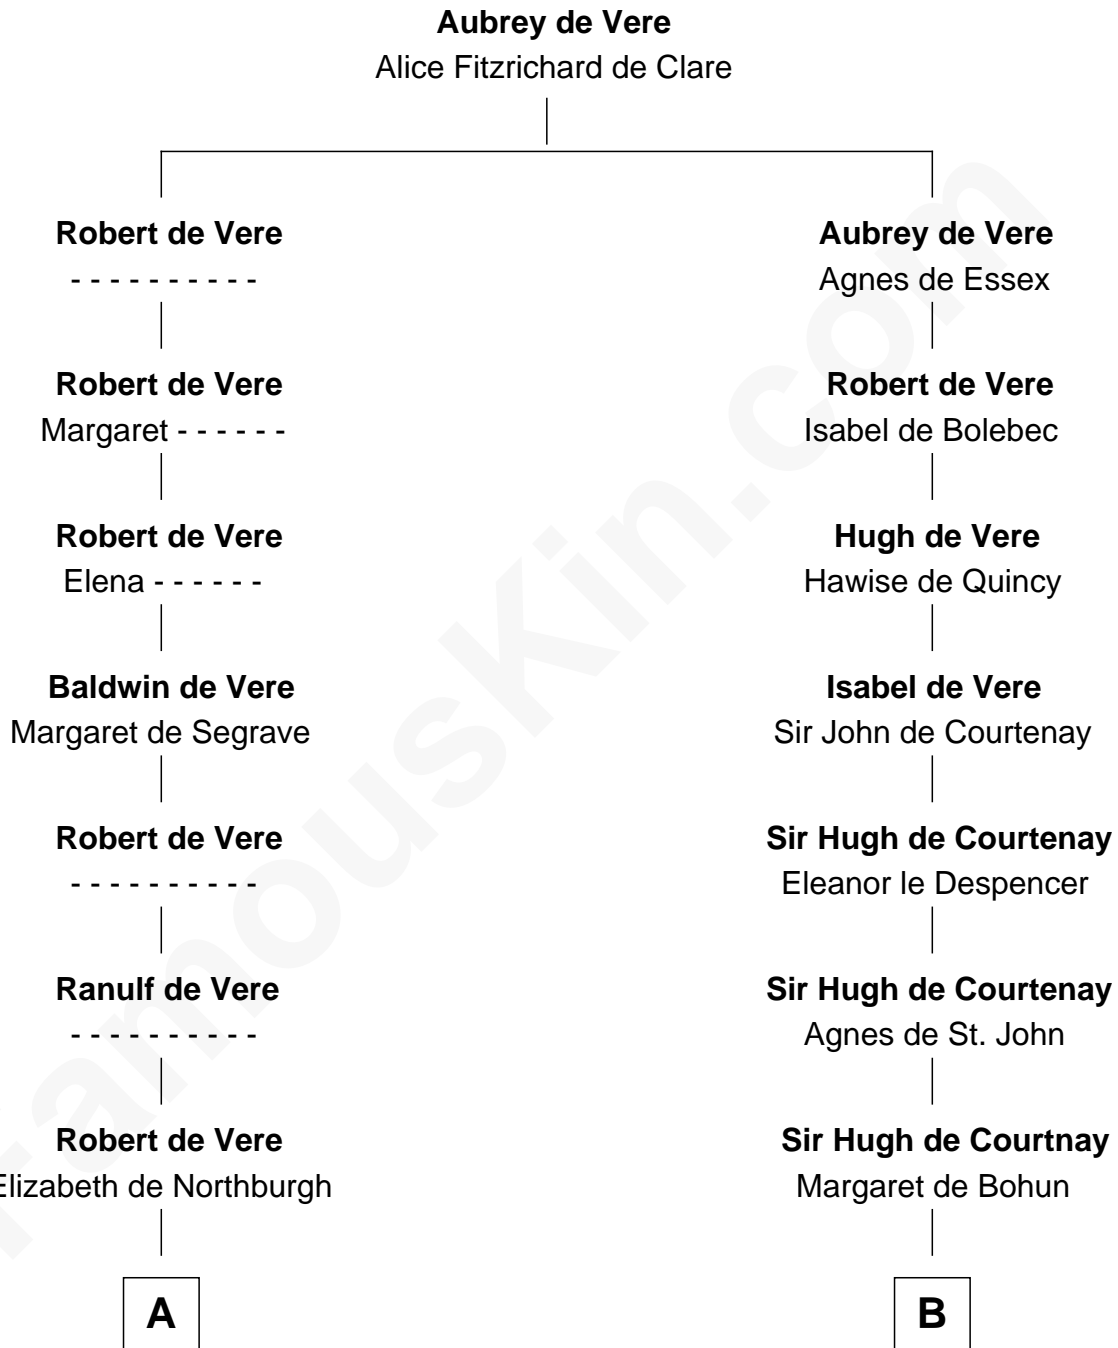

FamousKin.com

Relationship Chart of

John Marshall

4th Chief Justice of the U.S. Supreme Court

20th cousin of

General William Whipple

Signer of the Declaration of Independence

C

Thomas Randolph

----- Fleming

Mary Isham Randolph

Rev. James Keith

Mary Randolph Keith

Col. Thomas Marshall

John Marshall

U.S. Supreme Court Chief Justice