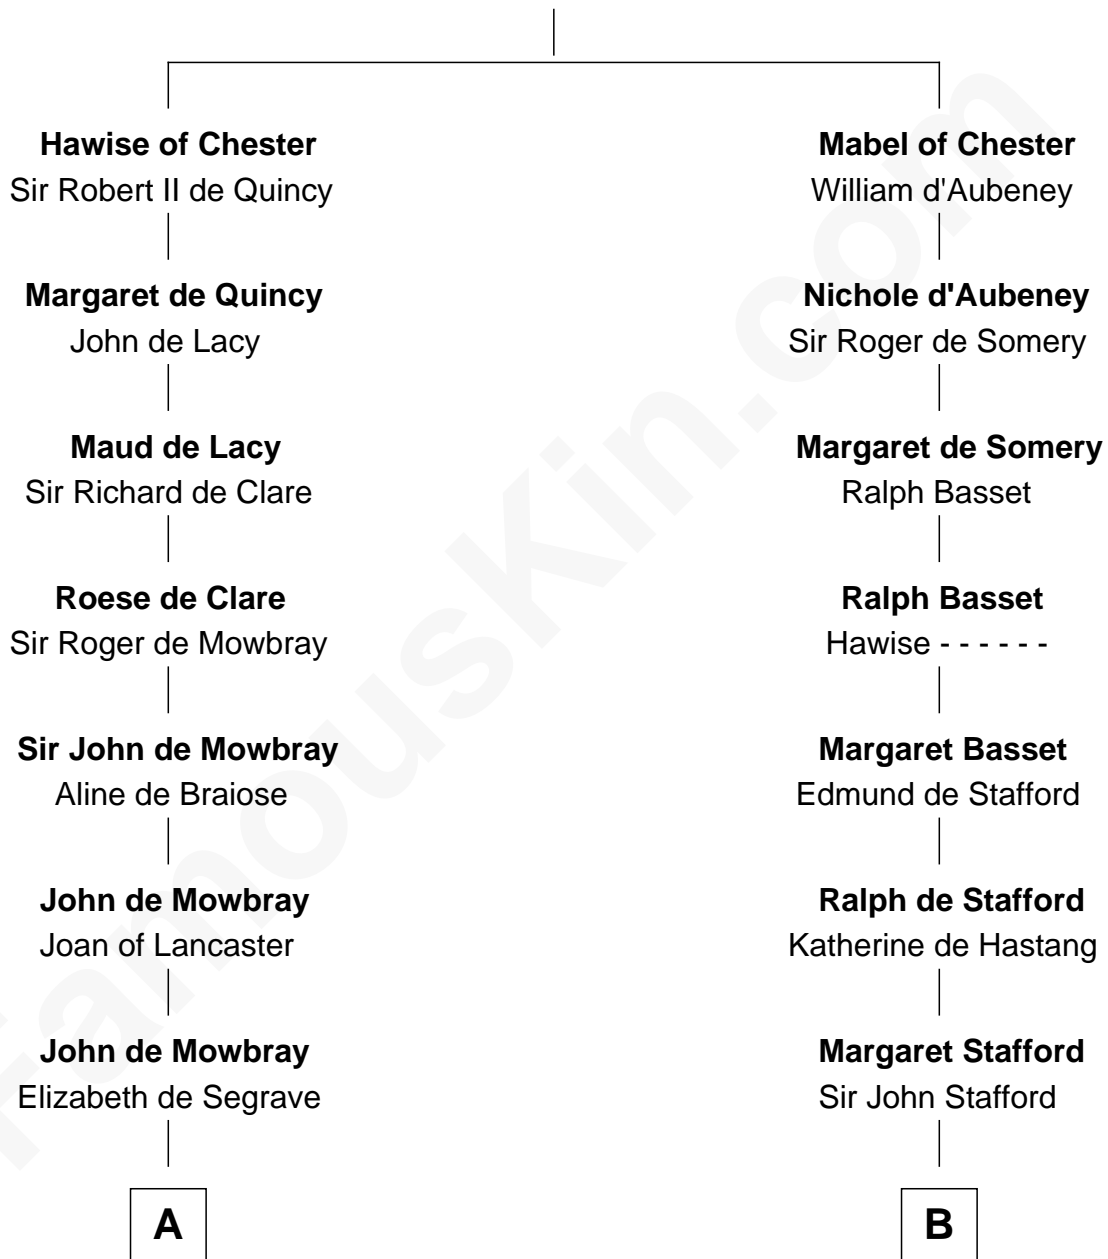

## Relationship Chart of

### John Marshall

4th Chief Justice of the U.S. Supreme Court

20th cousin 1 time removed of

### Robert Townsend

Member of the Culper Spy Ring during the American Revolution

**Bertrade de Montfort**

Hugh de Kevelioc

**C**

**Col. William Randolph**

Mary Isham

**Thomas Randolph**