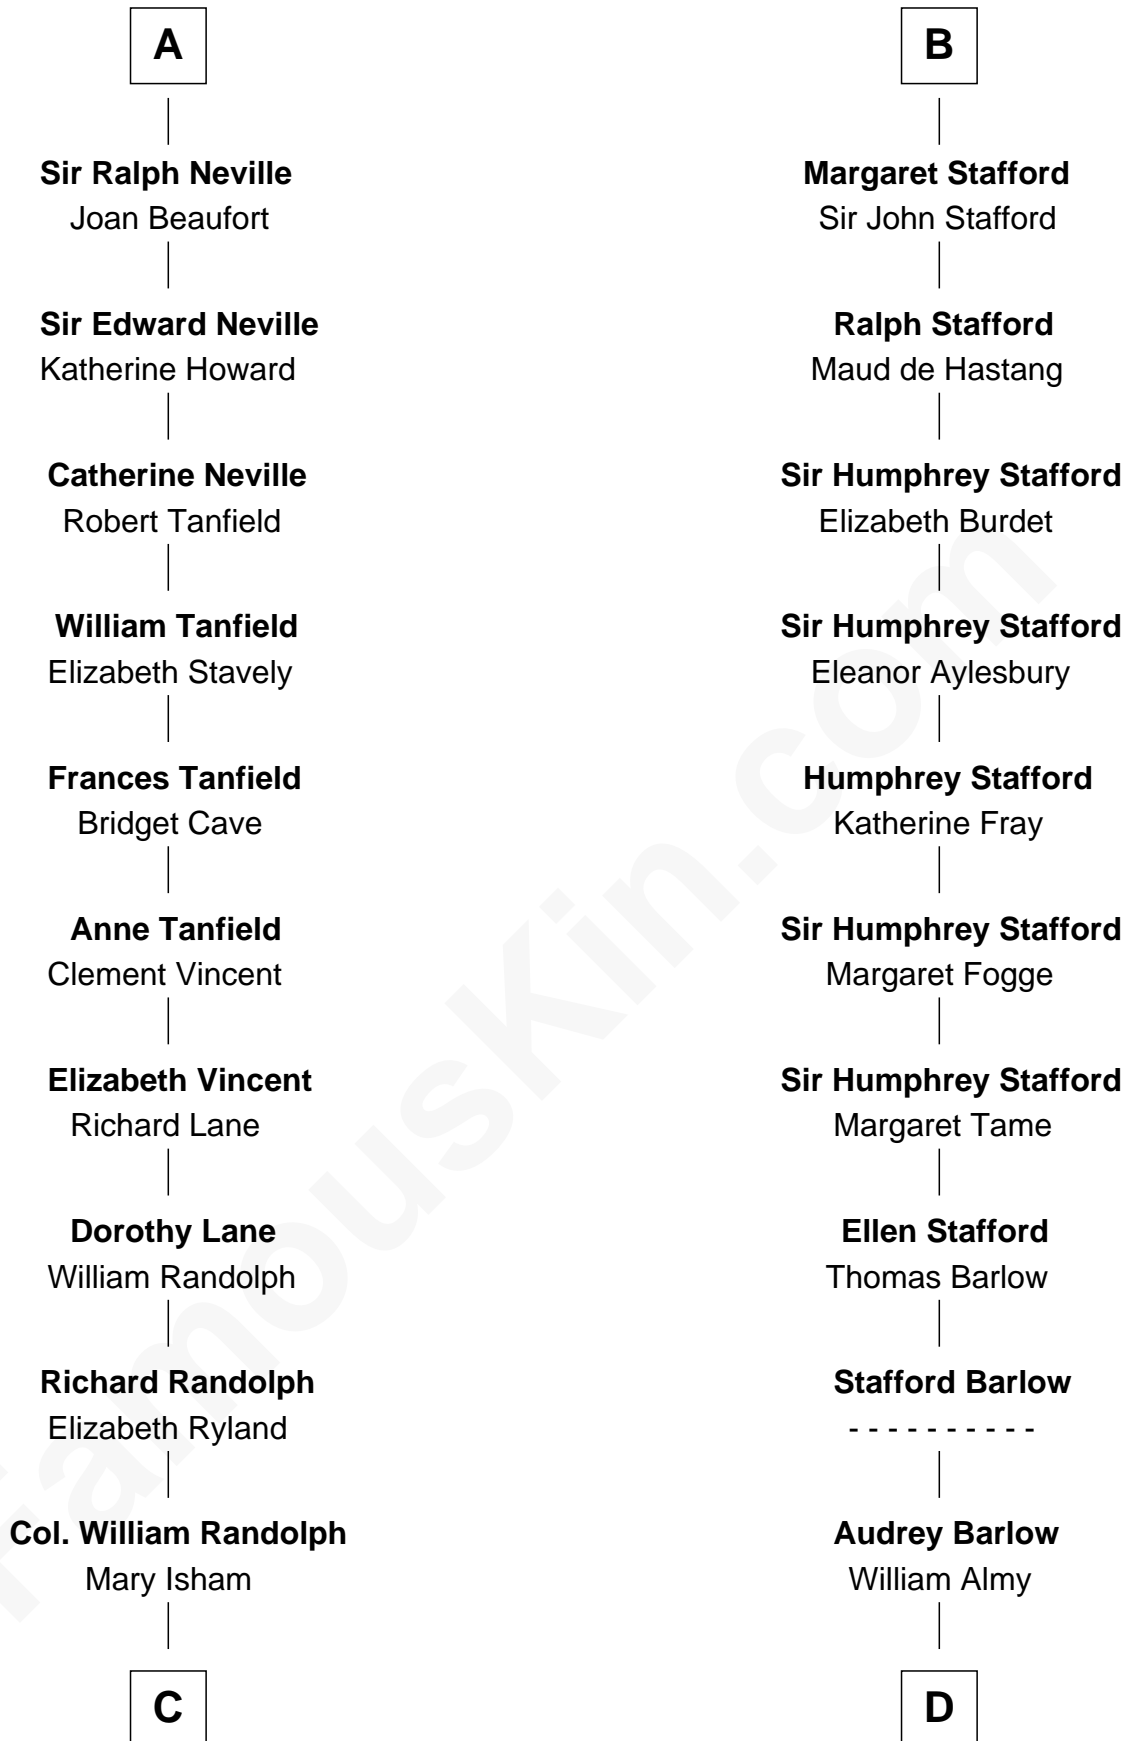

## Relationship Chart of

### John Marshall

4th Chief Justice of the U.S. Supreme Court

20th cousin 1 time removed of

### Robert Townsend

Member of the Culper Spy Ring during the American Revolution

**C**

**Thomas Randolph**

----- Fleming

**Mary Isham Randolph**

Rev. James Keith

**Mary Randolph Keith**

Col. Thomas Marshall

**John Marshall**

*U.S. Supreme Court Chief Justice*

**D**

**Job Almy**

Mary Unthank

**Audrey Almy**

James Townsend