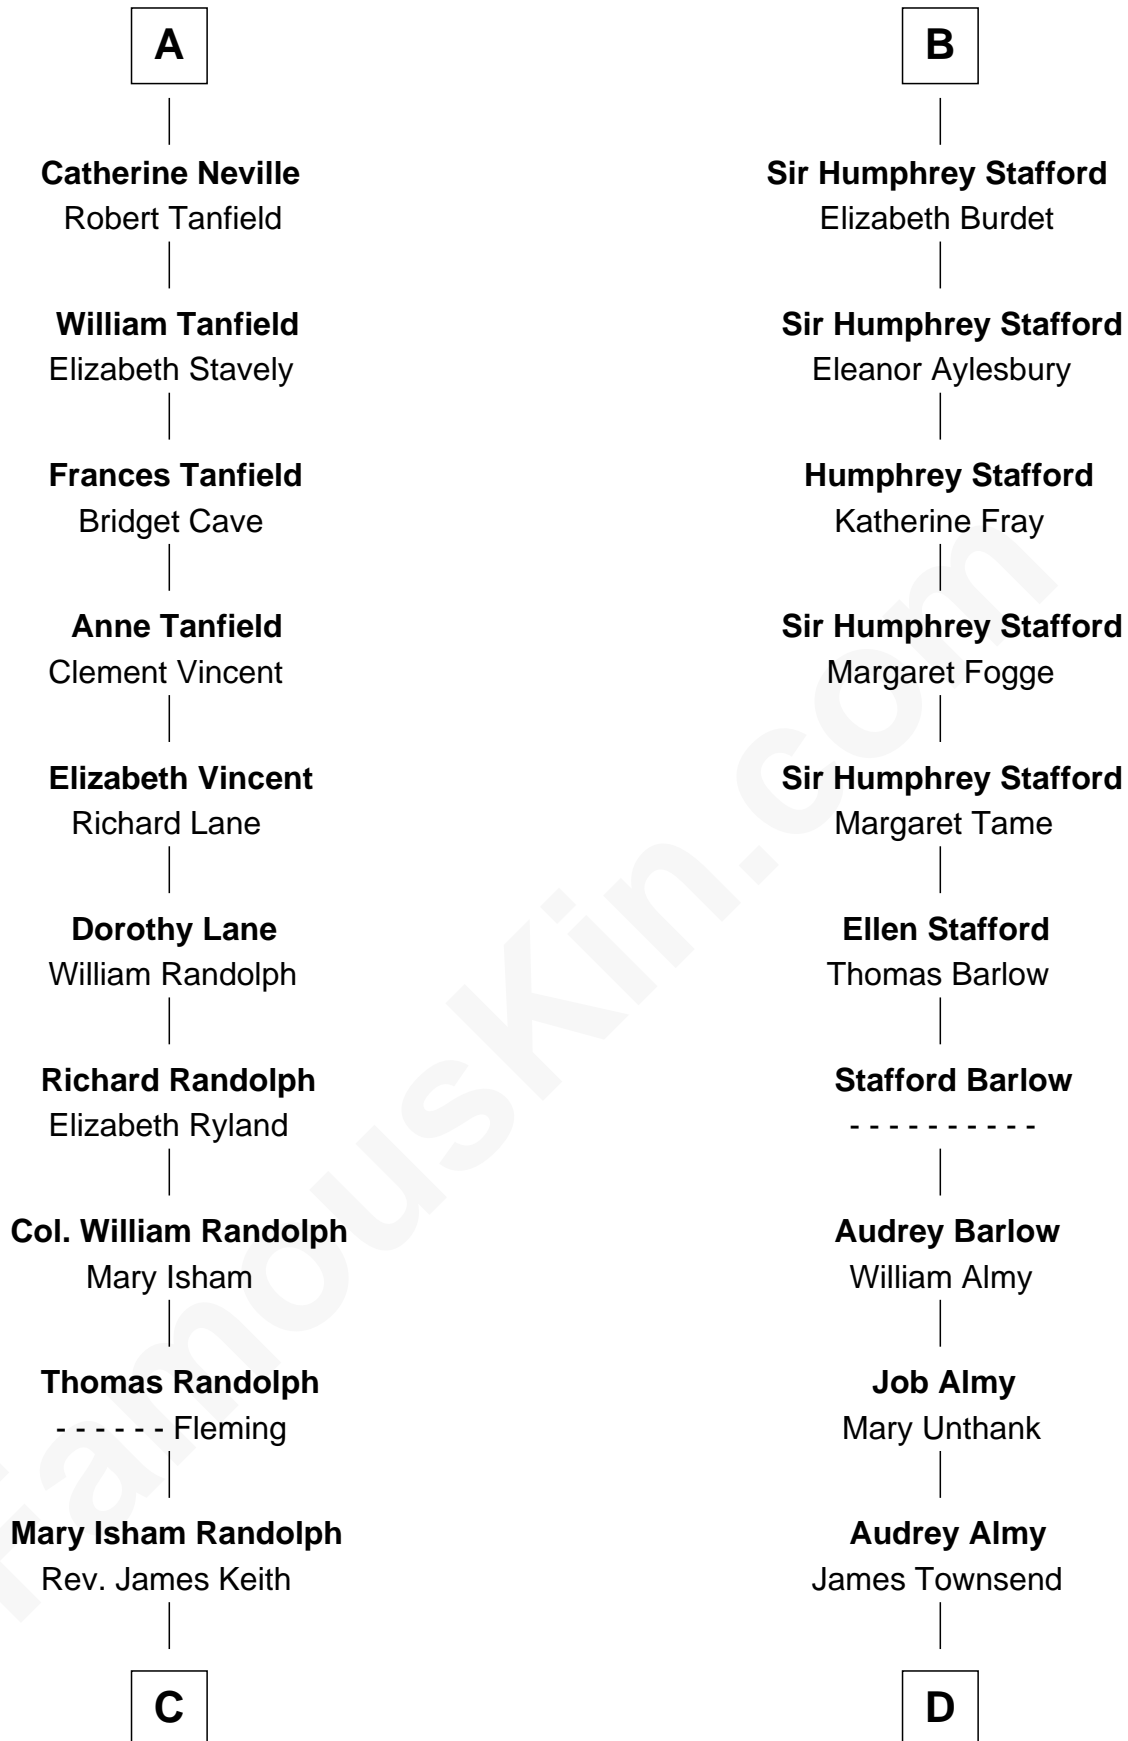

## Relationship Chart of

### John Marshall

4th Chief Justice of the U.S. Supreme Court

18th cousin 1 time removed of

### Robert Townsend

Member of the Culper Spy Ring during the American Revolution

**Sir William Longespee**

Ela of Salisbury

**C**

**Mary Randolph Keith**  
Col. Thomas Marshall

**John Marshall**  
*U.S. Supreme Court Chief Justice*