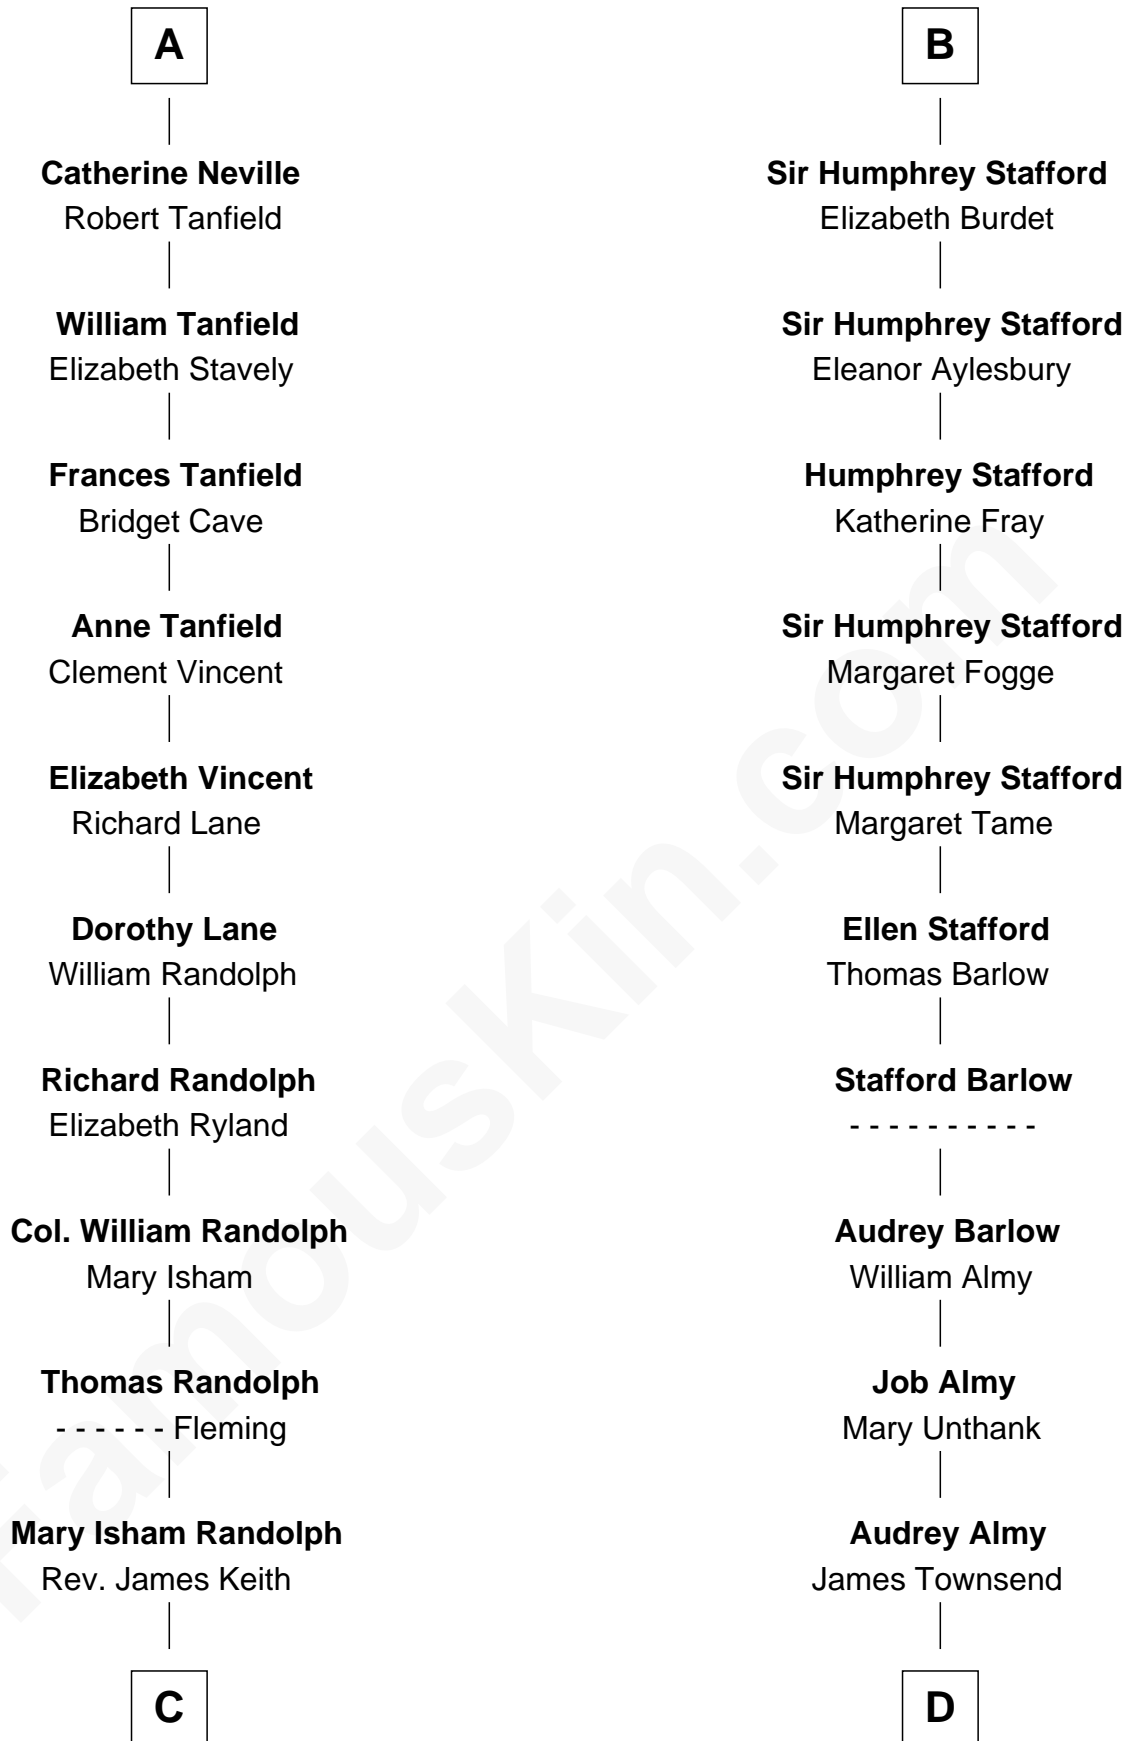

## Relationship Chart of

### John Marshall

4th Chief Justice of the U.S. Supreme Court

18th cousin 1 time removed of

### Robert Townsend

Member of the Culper Spy Ring during the American Revolution

**C**

**Mary Randolph Keith**  
Col. Thomas Marshall

**John Marshall**  
*U.S. Supreme Court Chief Justice*

**D**

**Jacob Townsend**  
Phoebe Seaman

**Samuel Townsend**  
Sarah Stoddard

**Robert Townsend**  
*Spy known as "Culper Jr."*

FamousKin.com