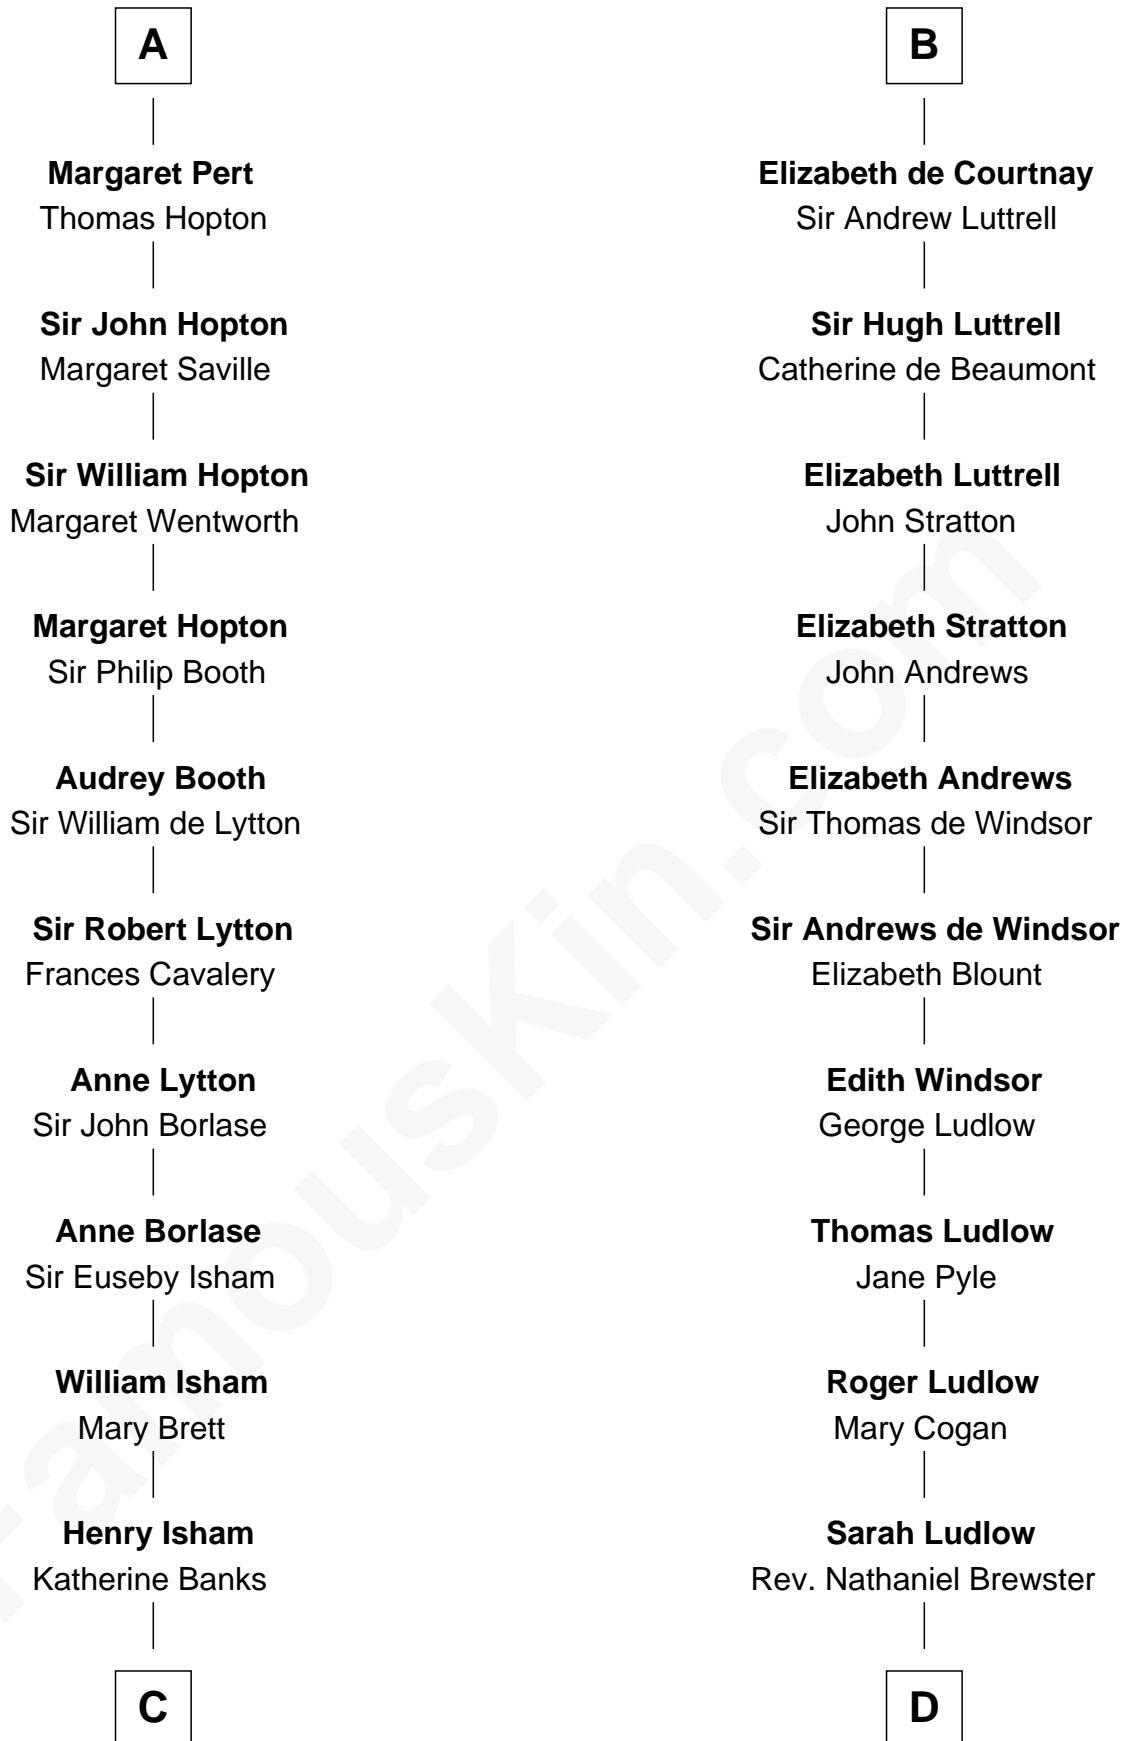

## Relationship Chart of

### John Marshall

4th Chief Justice of the U.S. Supreme Court

19th cousin 2 times removed of

**Caleb Brewster**

Member of the Culper Spy Ring during the American Revolution

**C**

**Mary Isham**  
Col. William Randolph

**Thomas Randolph**  
----- Fleming

**Mary Isham Randolph**  
Rev. James Keith

**Mary Randolph Keith**  
Col. Thomas Marshall

**John Marshall**  
*U.S. Supreme Court Chief Justice*

**D**

**Daniel Brewster**  
Anna Jayne

**Benjamin Brewster**  
Sarah Biggs

**Caleb Brewster**  
*Member of the Culper Spy Ring*

FamousKin.com