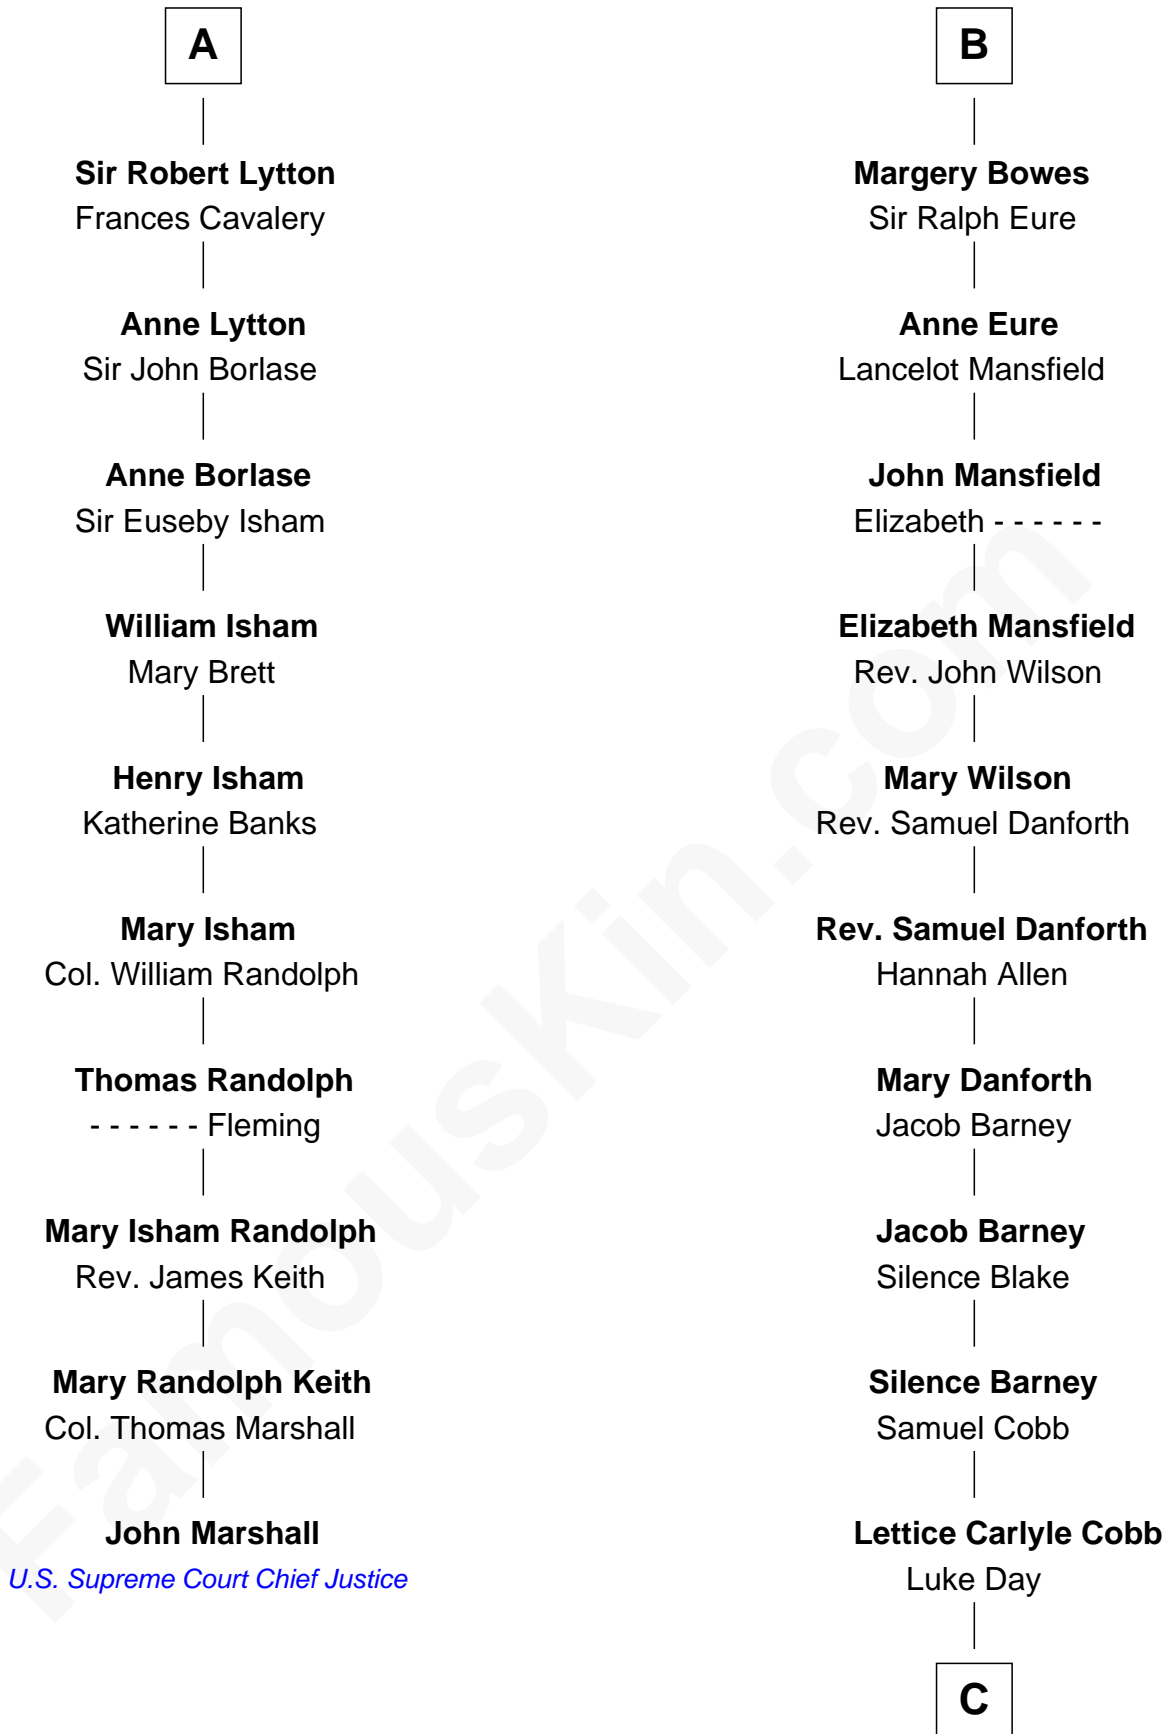

**FamousKin.com**  
**Relationship Chart of**  
**John Marshall**

*4th Chief Justice of the U.S. Supreme Court*

**16th cousin 4 times removed of**

**Sandra Day O'Connor**

*First Female U.S. Supreme Court Justice*

**C**

—  
**Hollis Day**

Eliza L. Flanders

—  
**Henry Clay Day**

Alice Edith Hilton

—  
**Henry R. Day**

Ada Mae Wilkey

—  
**Sandra Day O'Connor**

*U.S. Supreme Court Justice*

FamousKin.com