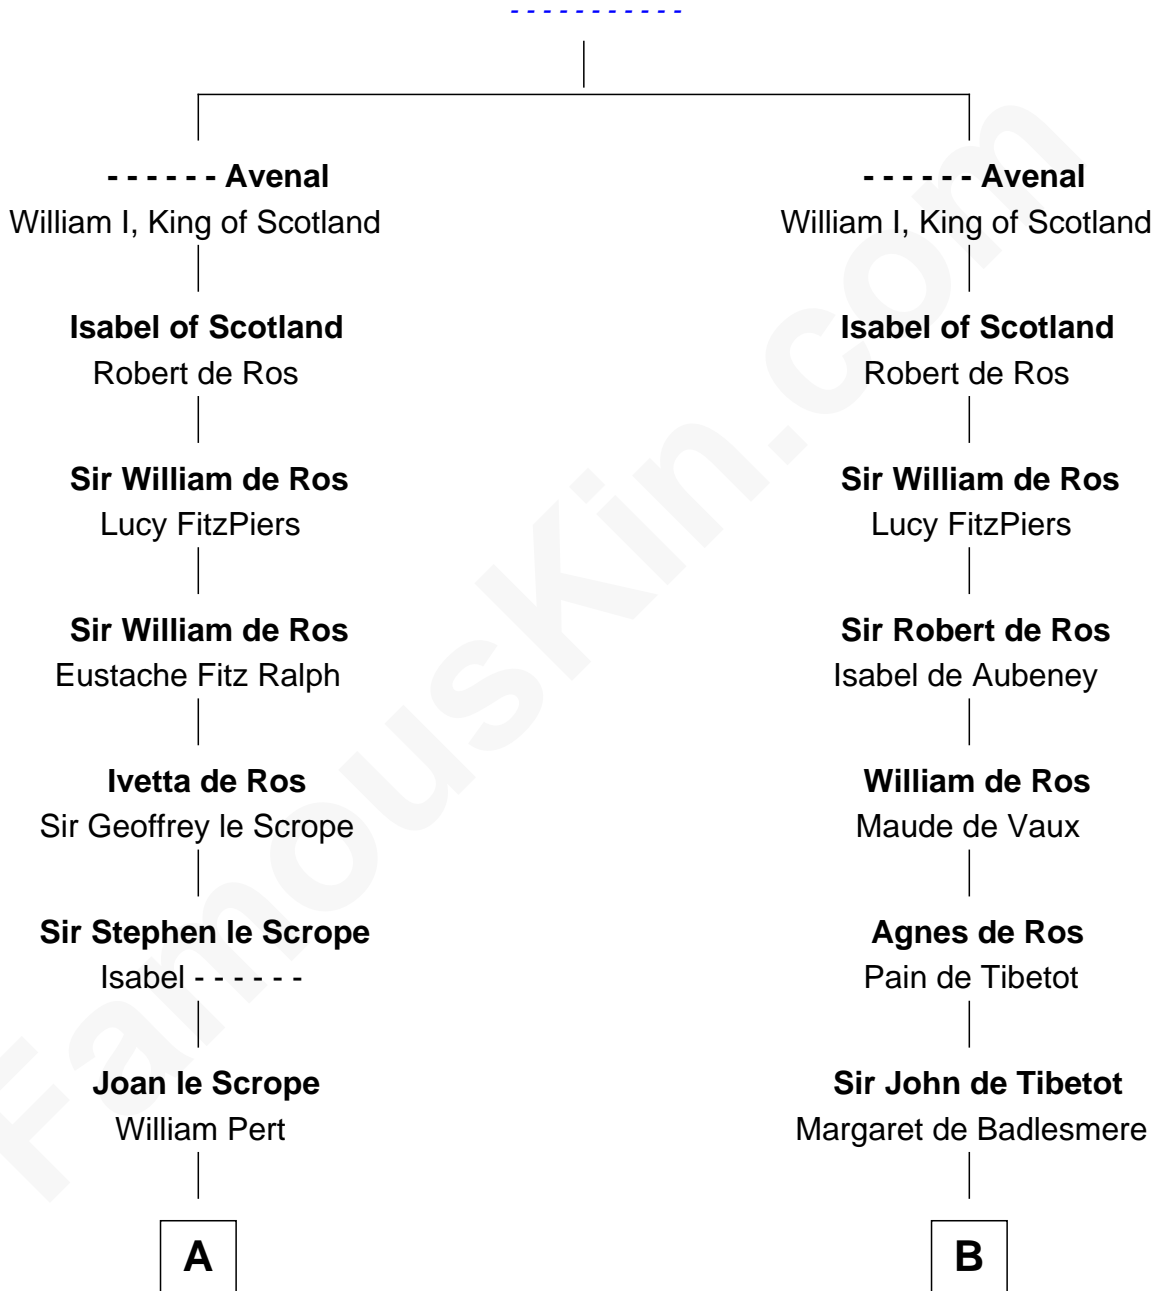

FamousKin.com

Relationship Chart of

John Marshall

4th Chief Justice of the U.S. Supreme Court

19th cousin 2 times removed of

Caesar Rodney

Signer of the Declaration of Independence

Richard Avenal

C

Mary Isham
Col. William Randolph

Thomas Randolph
----- Fleming

Mary Isham Randolph
Rev. James Keith

Mary Randolph Keith
Col. Thomas Marshall

John Marshall
U.S. Supreme Court Chief Justice

D

Capt. William Rodney
Sarah Jones

Caesar Rodney
Elizabeth Crawford

Caesar Rodney
Signer of Declaration of Independence

FamousKin.com