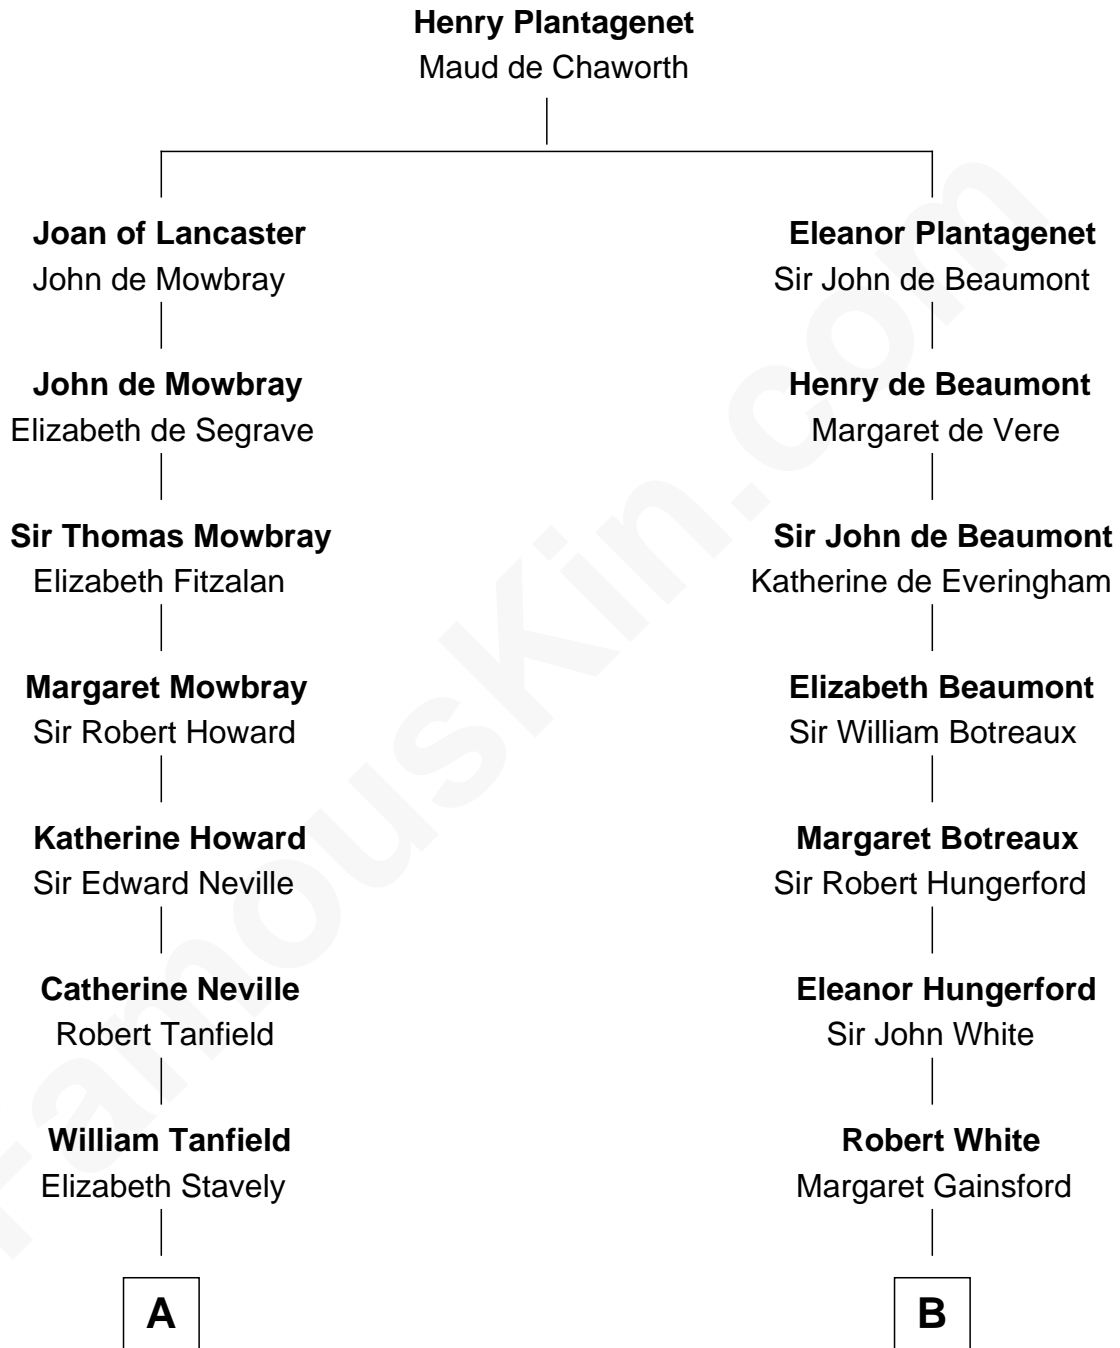

FamousKin.com

Relationship Chart of

John Marshall

4th Chief Justice of the U.S. Supreme Court

16th cousin 2 times removed of

Sir Charles Tupper

6th Prime Minister of Canada