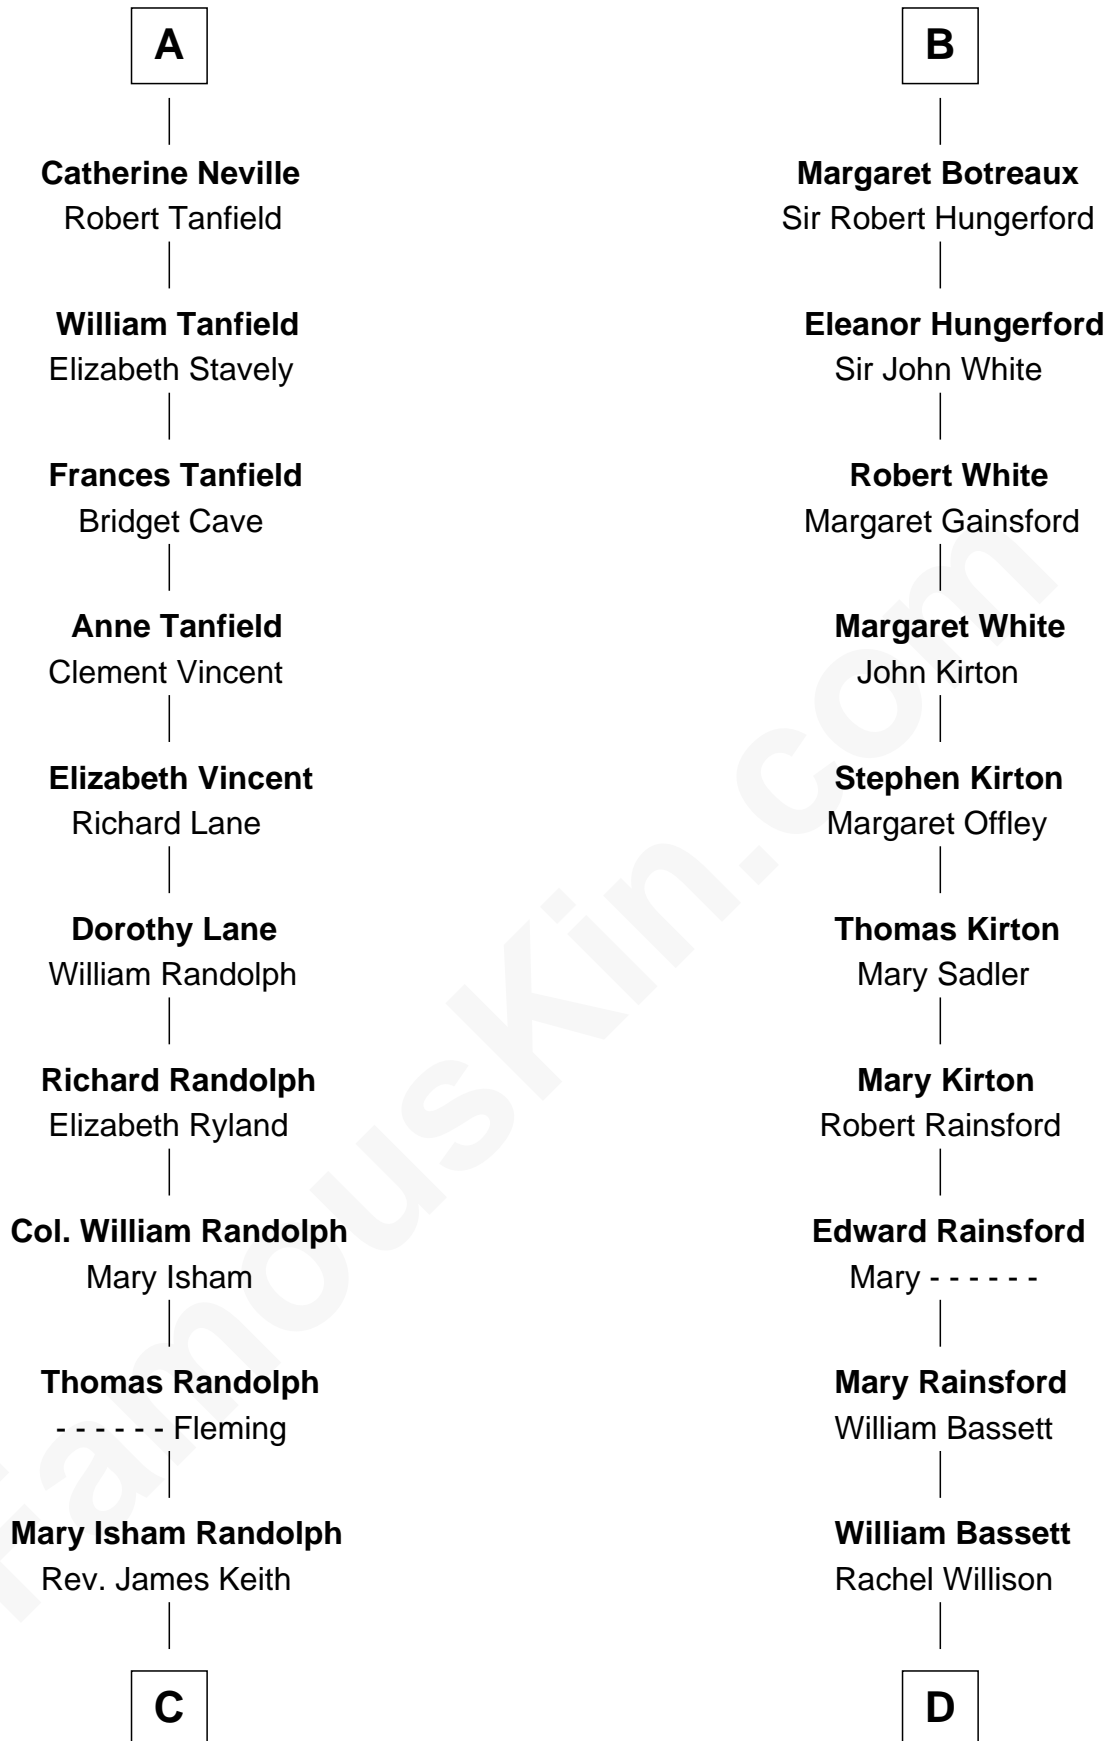

FamousKin.com

Relationship Chart of

John Marshall

4th Chief Justice of the U.S. Supreme Court

18th cousin 3 times removed of

Sir Charles Tupper

6th Prime Minister of Canada

C

Mary Randolph Keith
Col. Thomas Marshall

John Marshall
U.S. Supreme Court Chief Justice

D

William Bassett
Abigail Bourne

Mary Bassett
Eliakim Tupper

Charles Tupper
Elizabeth West

Rev. Charles Tupper
Miriam Lockhart