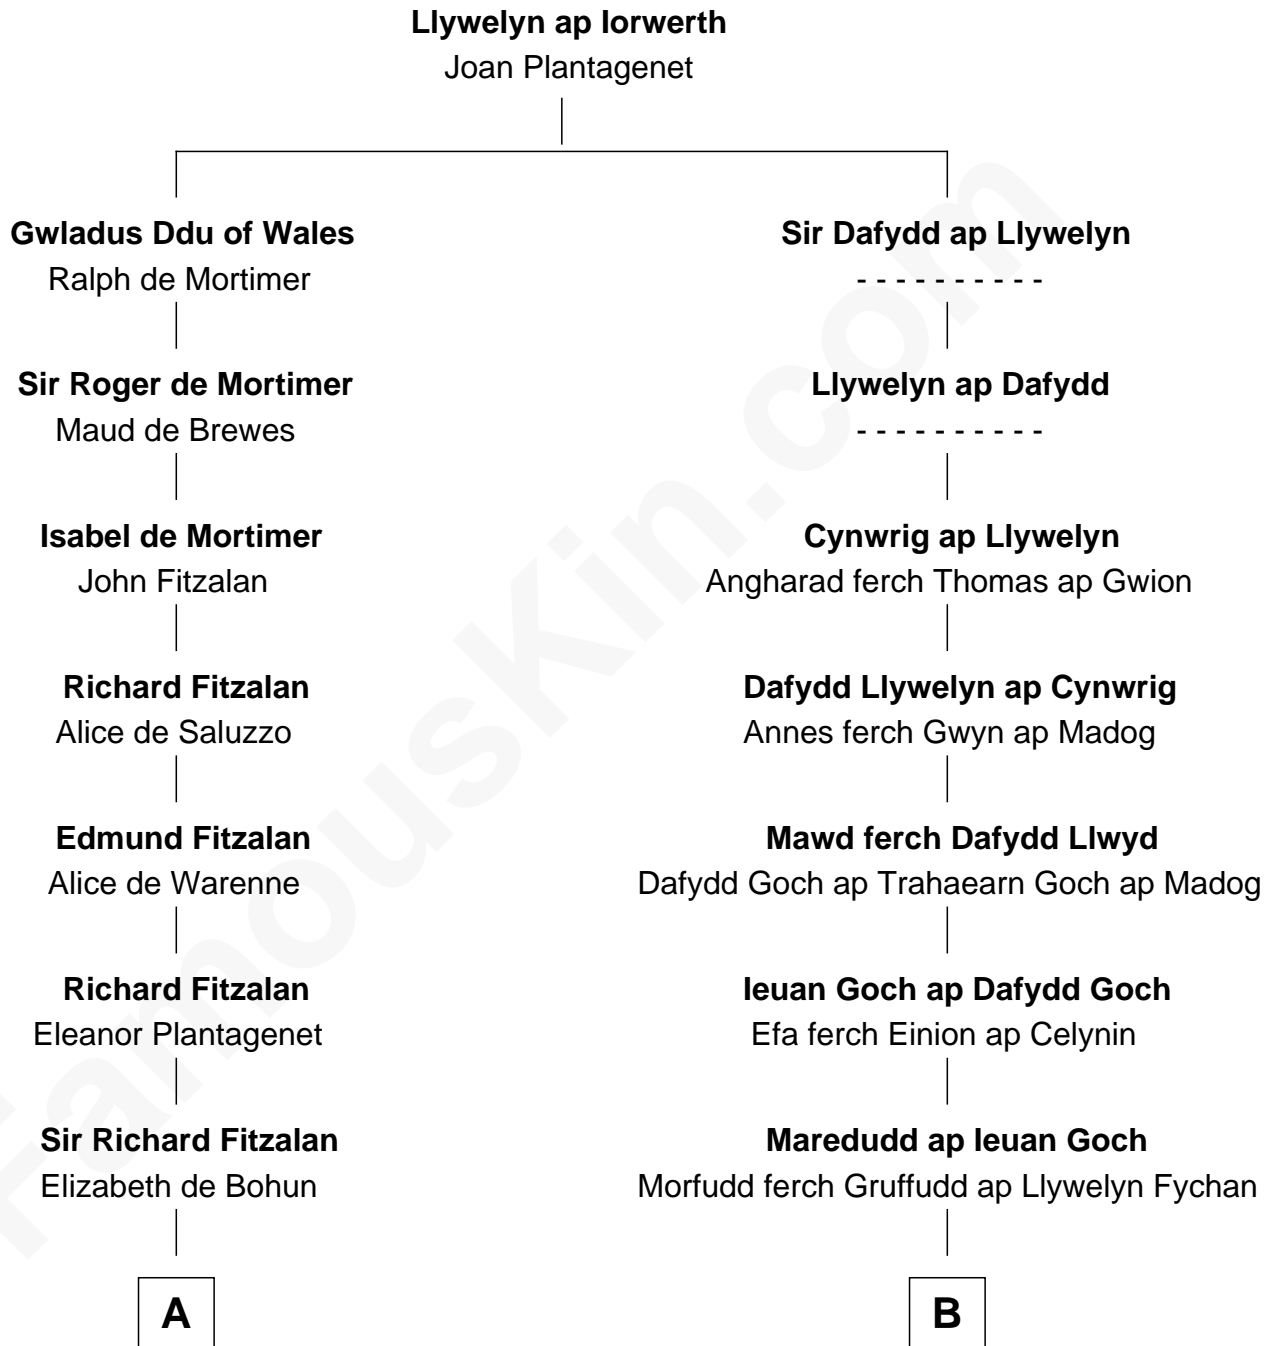

FamousKin.com

Relationship Chart of

John Marshall

4th Chief Justice of the U.S. Supreme Court

16th cousin 5 times removed of

Elihu Yale

Benefactor and Namesake of Yale College

A

Elizabeth Fitzalan
Sir Thomas Mowbray

Margaret Mowbray
Sir Robert Howard

Katherine Howard
Sir Edward Neville

Catherine Neville
Robert Tanfield

William Tanfield
Elizabeth Stavelly

Frances Tanfield
Bridget Cave

Anne Tanfield
Clement Vincent

Elizabeth Vincent
Richard Lane

Dorothy Lane
William Randolph

Richard Randolph
Elizabeth Ryland

C

B

Lleucu ferch Maredudd
Gruffudd ap Cynwrig ap Bleddyn Llwyd

Dafydd Llwyd ap Gruffudd
Gwen ferch Gruffudd Goch ap Ieuan

Dyddgu ferch Dafydd Llwyd
Llywelyn ap Gruffudd Llwyd ap Robin

Maredudd Llwyd ap Llywelyn
Jonet ferch Gwilym ap Llywelyn Llwyd

John ap Maredudd Llwyd
Margred ferch Morus Gethin ap Rhys

Maredudd Llwyd ap John
Jonet Conwy