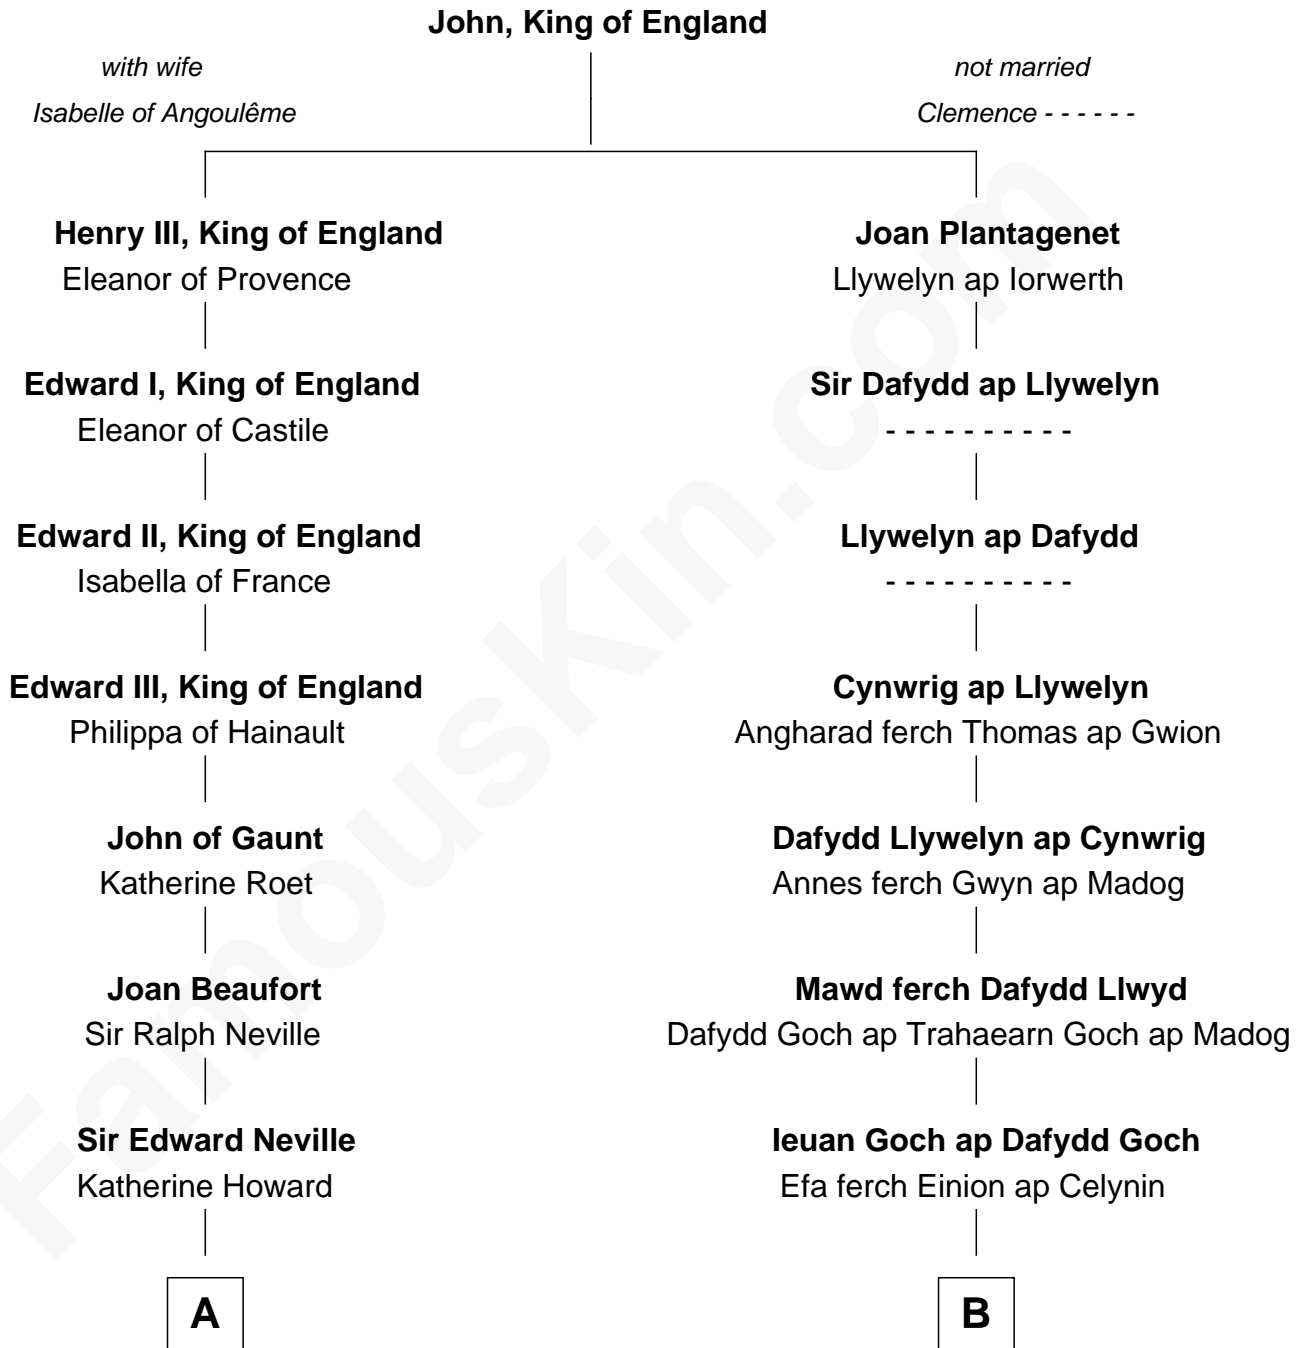

FamousKin.com

Relationship Chart of

John Marshall

4th Chief Justice of the U.S. Supreme Court

17th cousin 1 time removed of

Elihu Yale

Benefactor and Namesake of Yale College

C

—
Mary Randolph Keith
Col. Thomas Marshall

—
John Marshall
U.S. Supreme Court Chief Justice

FamousKin.com