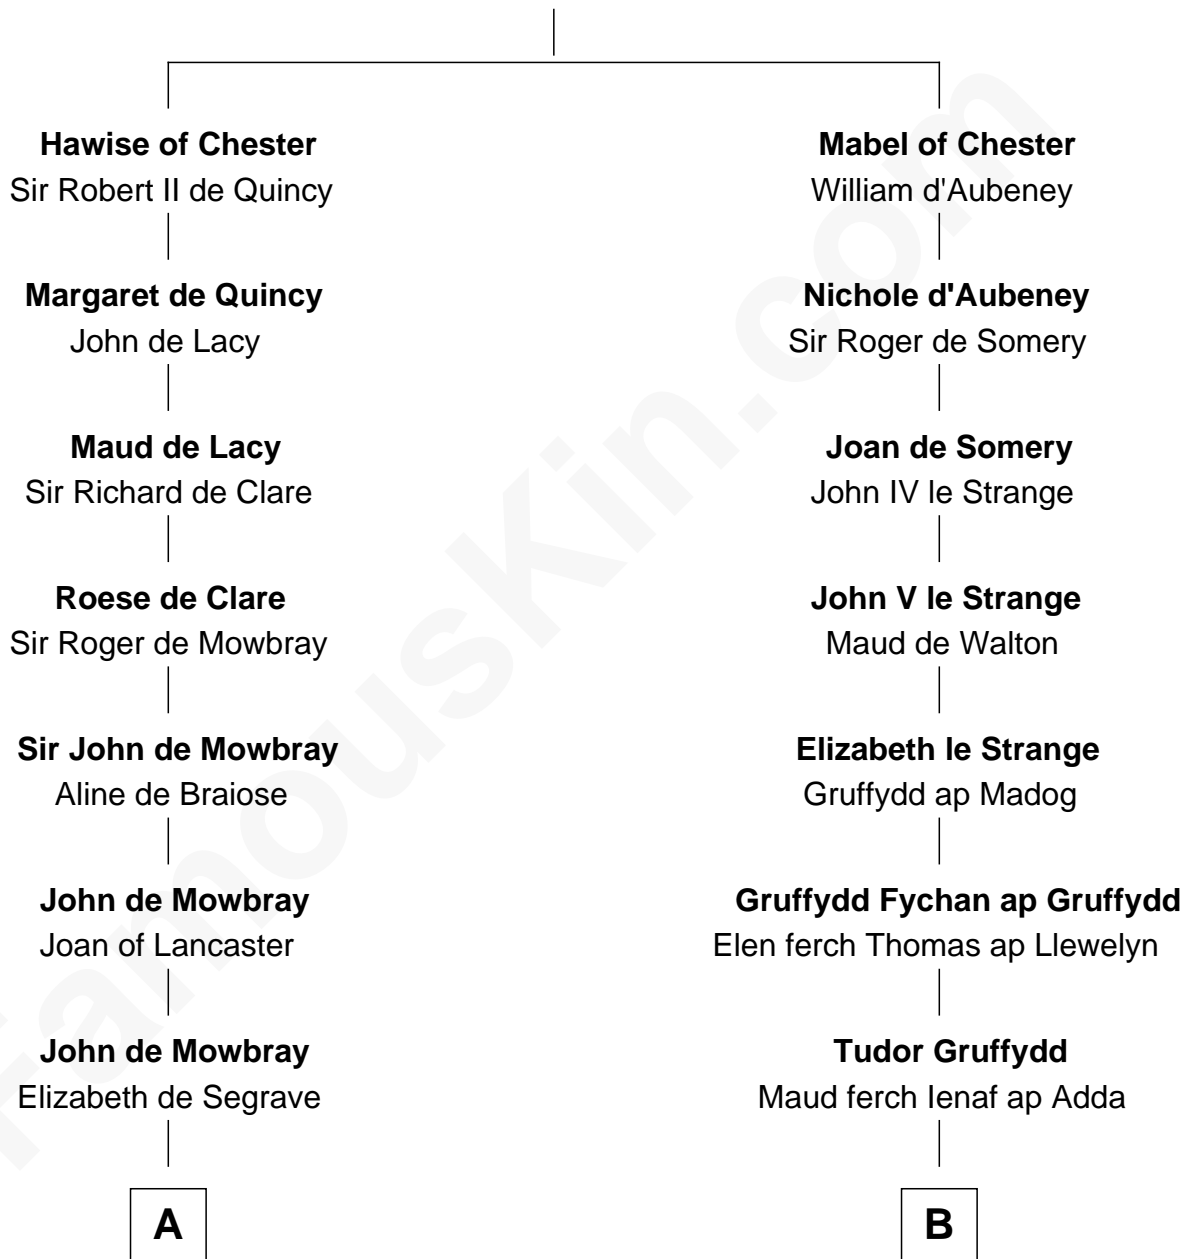

FamousKin.com

Relationship Chart of

John Marshall

4th Chief Justice of the U.S. Supreme Court

14th cousin 7 times removed of

Elihu Yale

Benefactor and Namesake of Yale College

Bertrade de Montfort

Hugh de Kevelioc

FamousKin.com