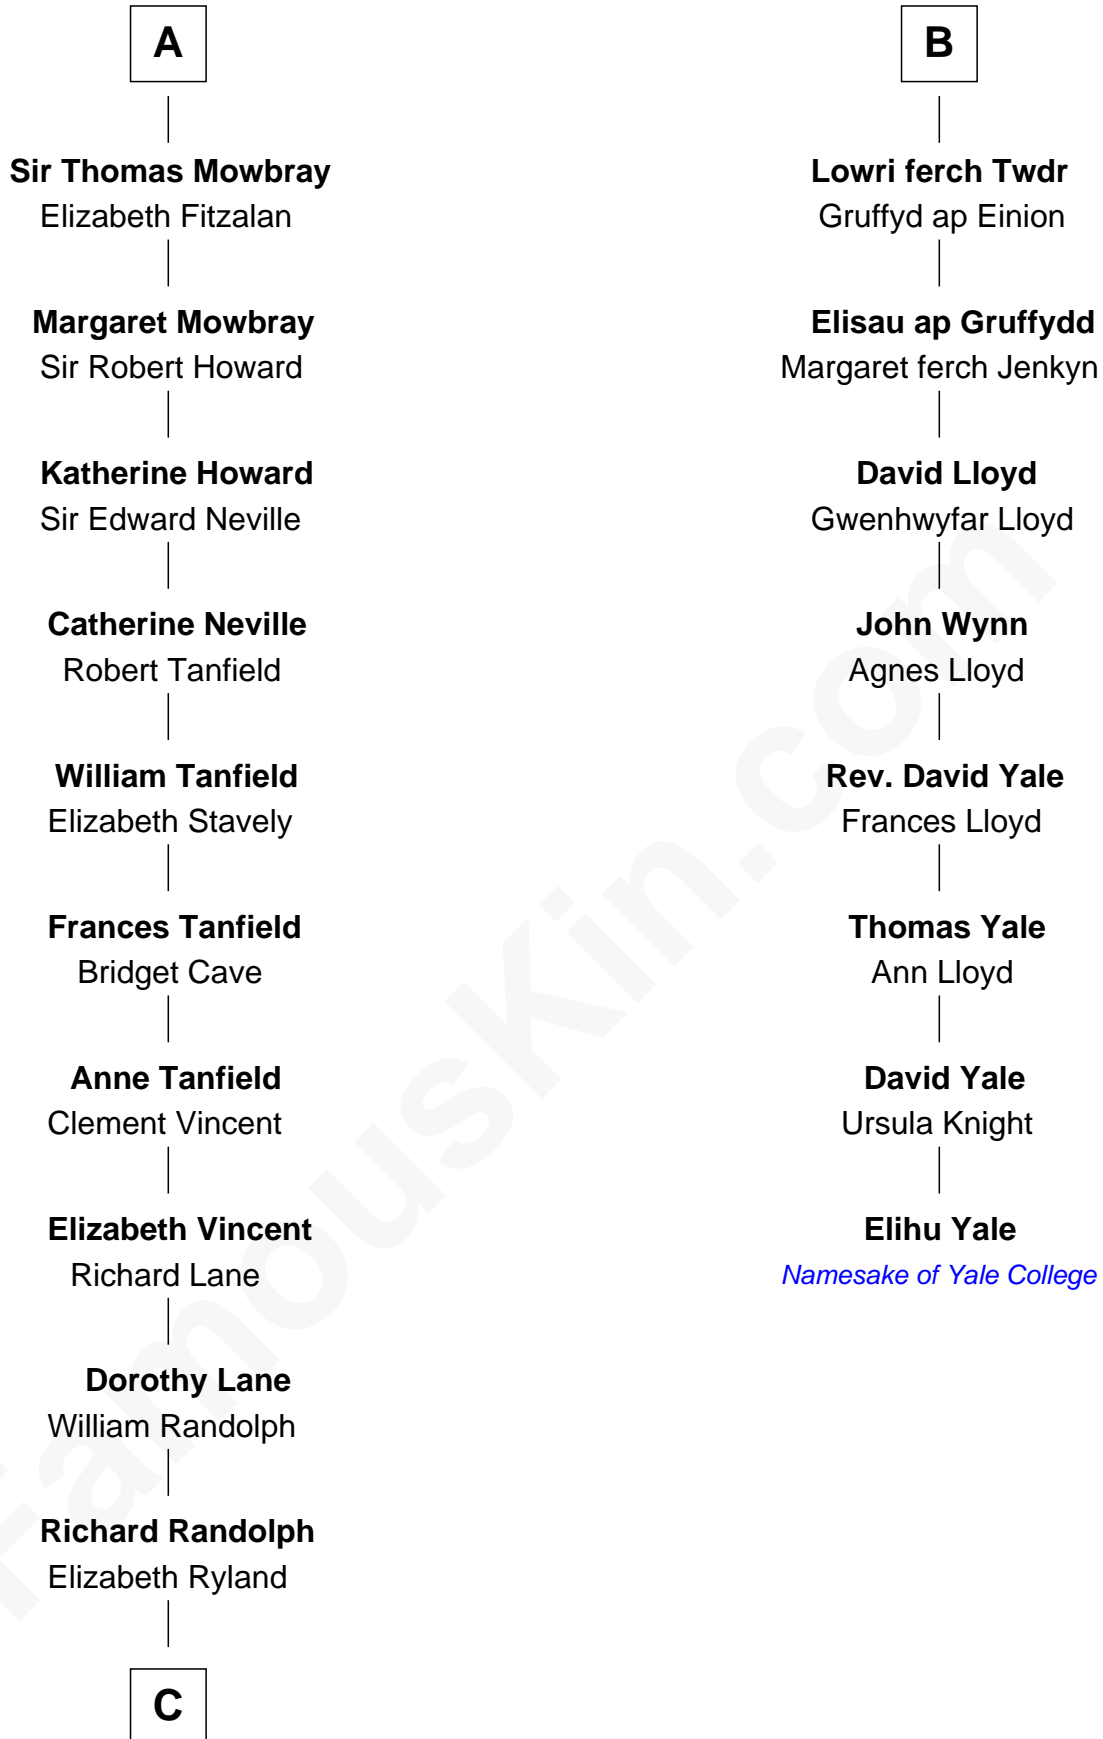

FamousKin.com

Relationship Chart of

John Marshall

4th Chief Justice of the U.S. Supreme Court

14th cousin 7 times removed of

Elihu Yale

Benefactor and Namesake of Yale College

Bertrade de Montfort

Hugh de Kevelioc

FamousKin.com