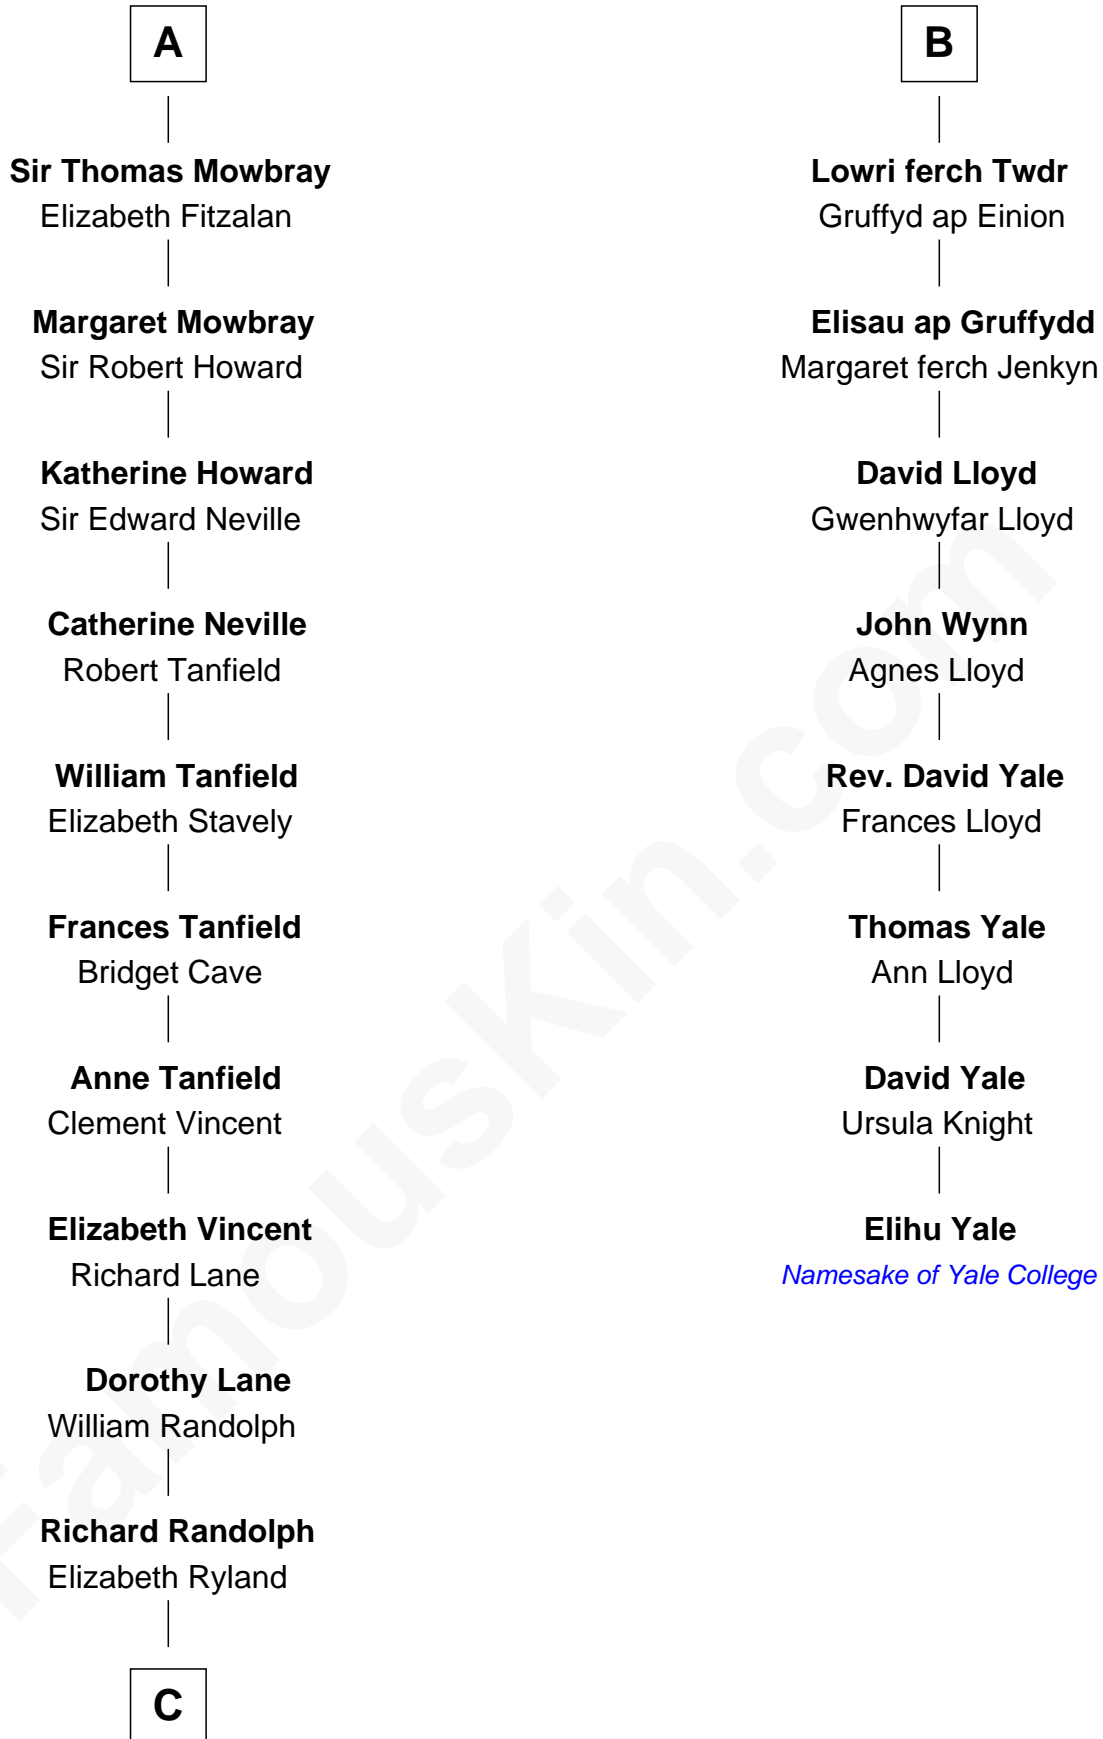

FamousKin.com

Relationship Chart of

John Marshall

4th Chief Justice of the U.S. Supreme Court

14th cousin 7 times removed of

Elihu Yale

Benefactor and Namesake of Yale College

FamousKin.com