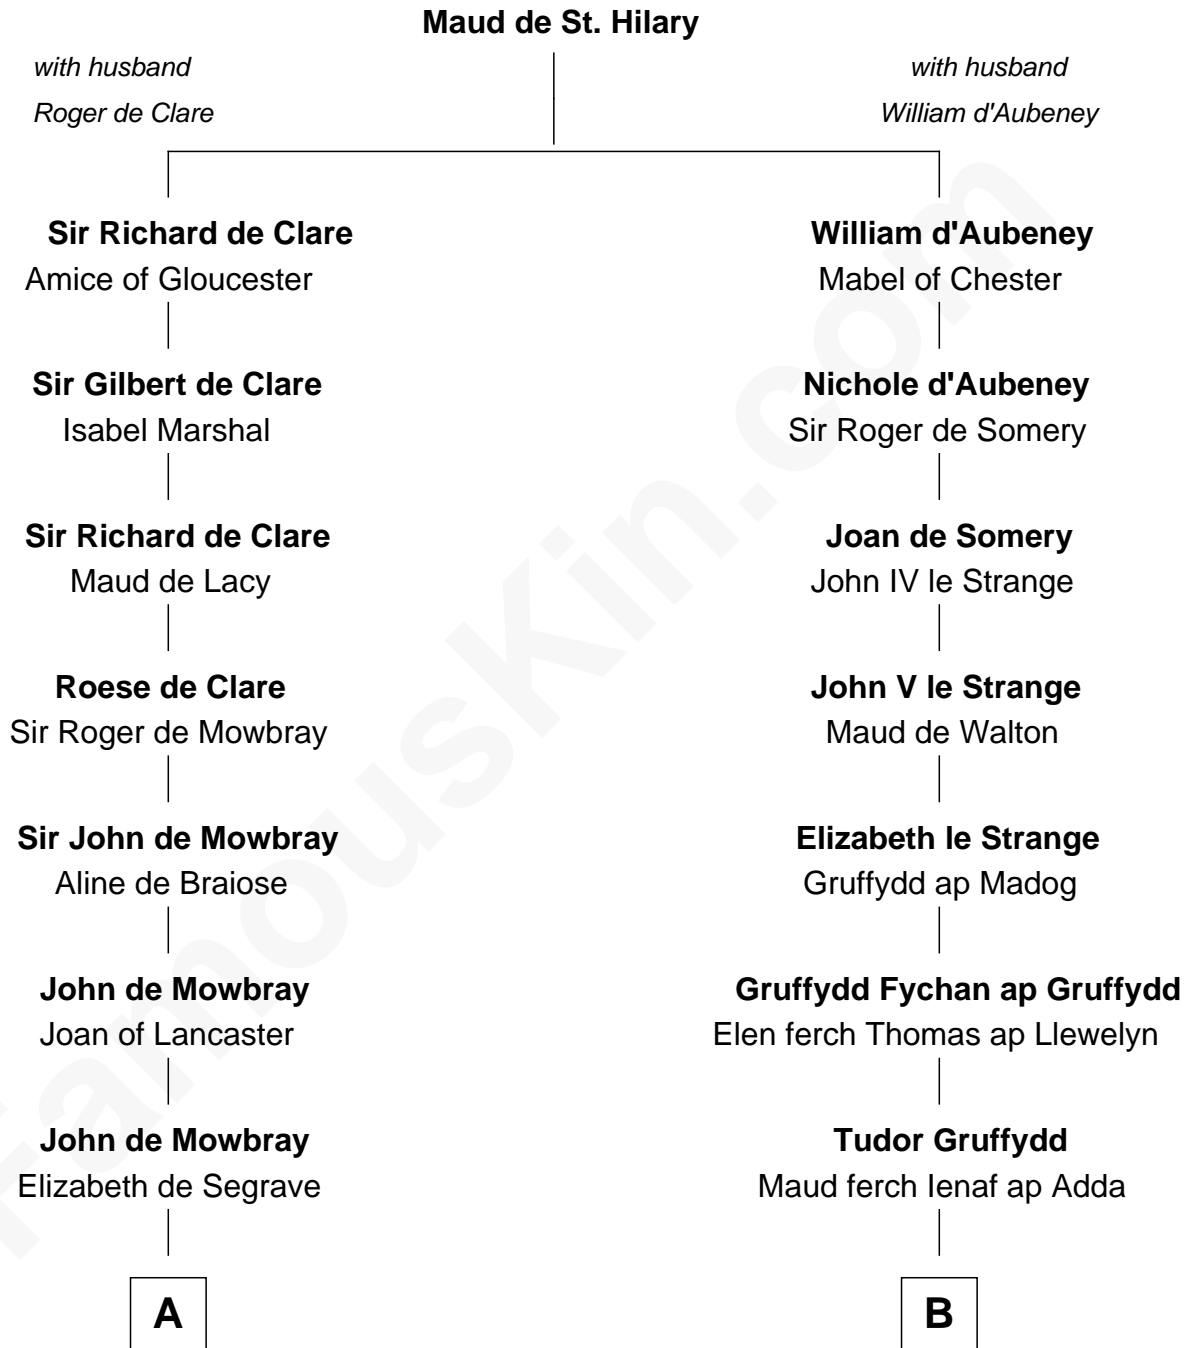

FamousKin.com

Relationship Chart of

John Marshall

4th Chief Justice of the U.S. Supreme Court

14th cousin 7 times removed of

Elihu Yale

Benefactor and Namesake of Yale College

FamousKin.com