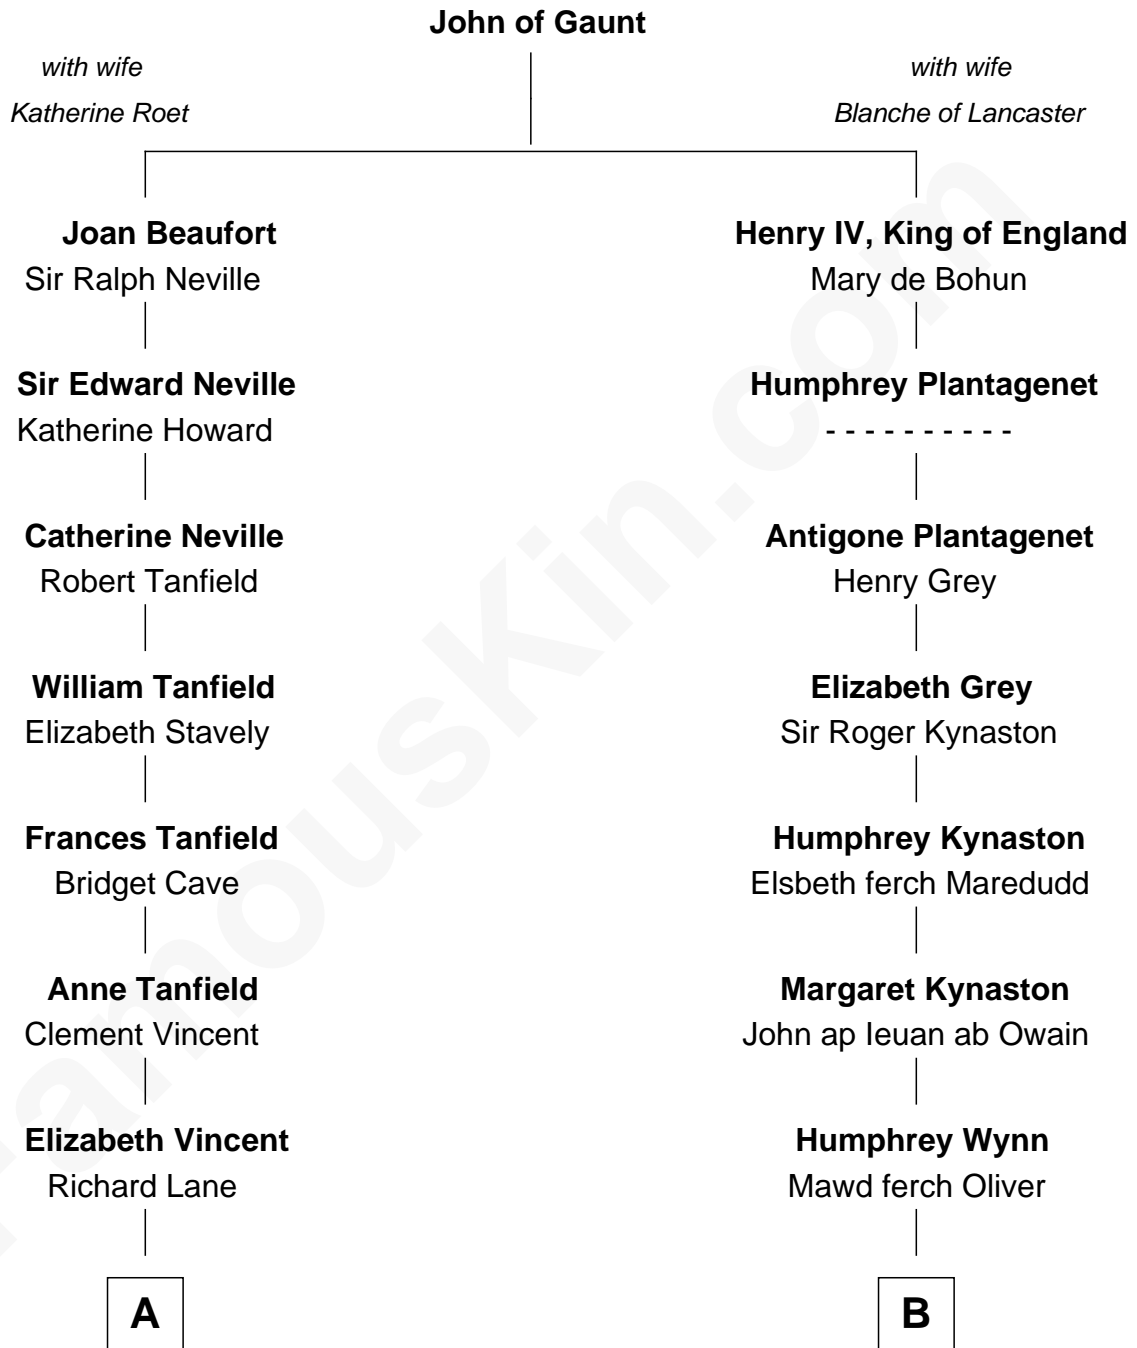

FamousKin.com

Relationship Chart of

John Marshall

4th Chief Justice of the U.S. Supreme Court

13th cousin 6 times removed of

Christopher Reeve
Movie Actor

C

Richard Henry Reeve