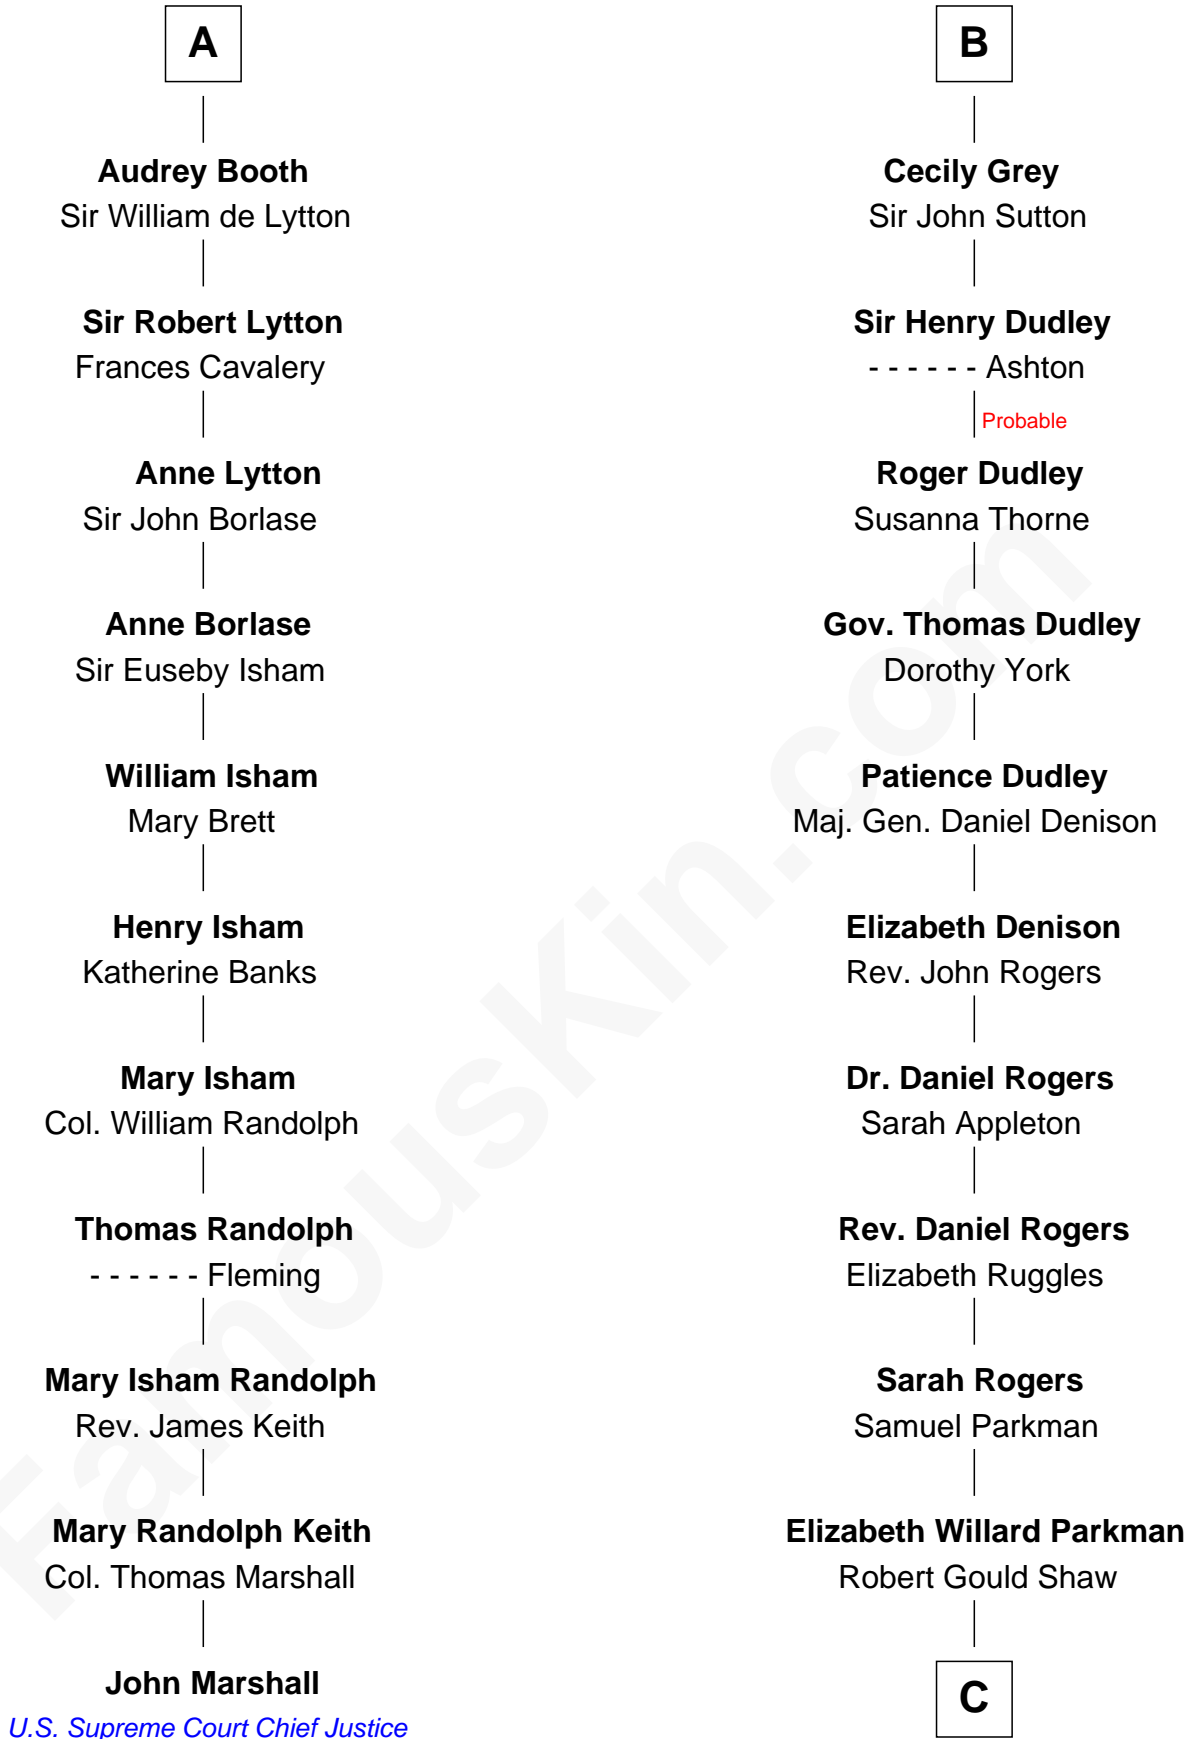

FamousKin.com

Relationship Chart of

John Marshall

4th Chief Justice of the U.S. Supreme Court

17th cousin 1 time removed of

Colonel Robert Gould Shaw

U.S. Civil War leader of film "Glory" fame

C

Francis George Shaw

Sarah Blake Sturgis

Colonel Robert Gould Shaw

Main character in film "Glory"

FamousKin.com