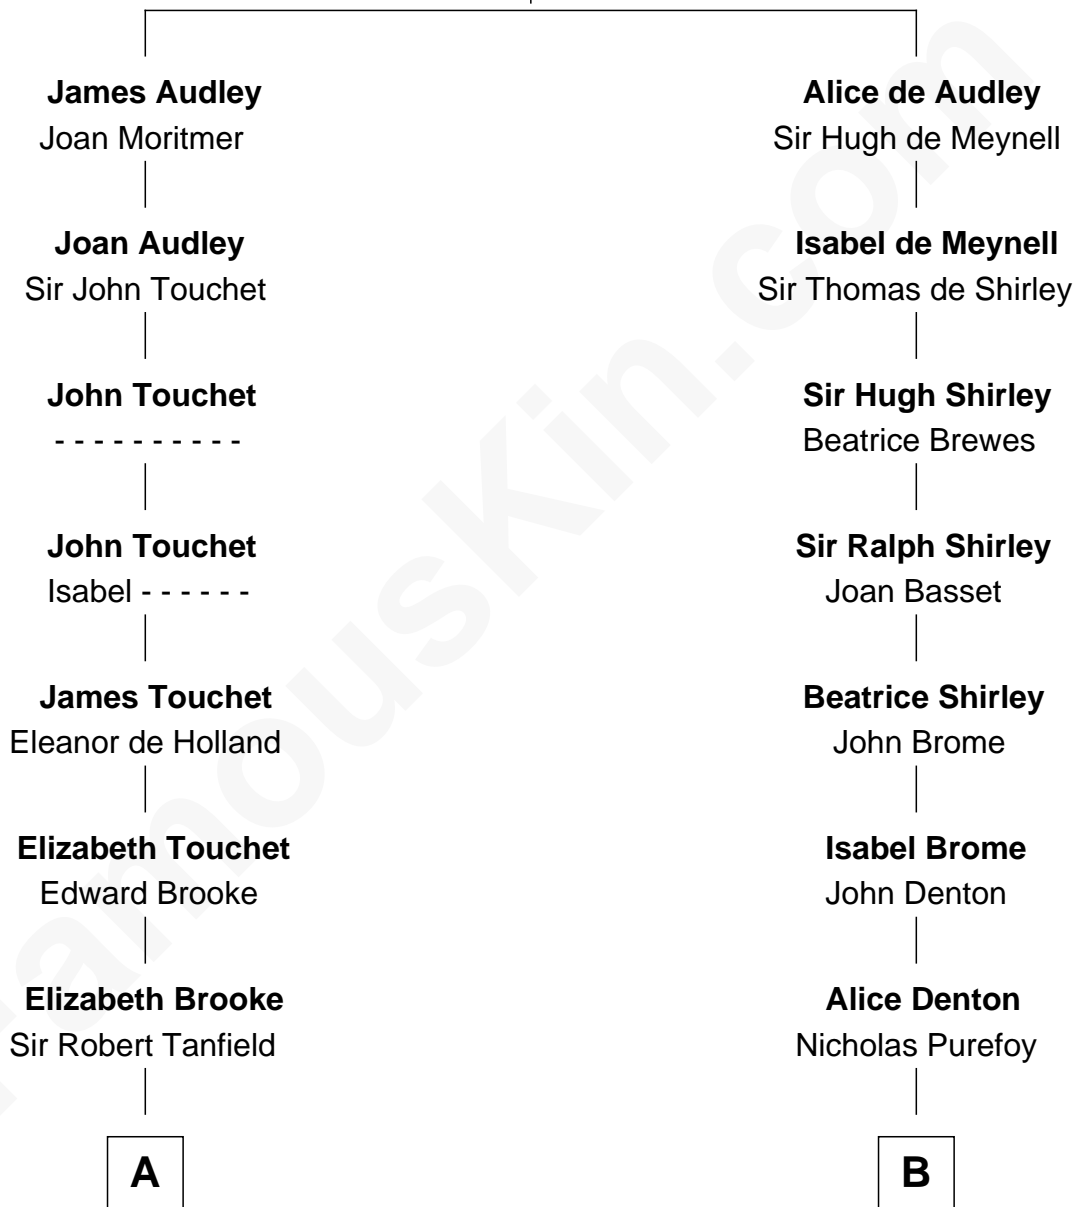

FamousKin.com

Relationship Chart of

John Marshall

4th Chief Justice of the U.S. Supreme Court

18th cousin of

Colonel Robert Gould Shaw

U.S. Civil War leader of film "Glory" fame

Sir Nicholas Audley

Joan Martin

C

Mary Randolph Keith
Col. Thomas Marshall

John Marshall
U.S. Supreme Court Chief Justice

D

Francis George Shaw
Sarah Blake Sturgis

Colonel Robert Gould Shaw
Main character in film "Glory"

FamousKin.com