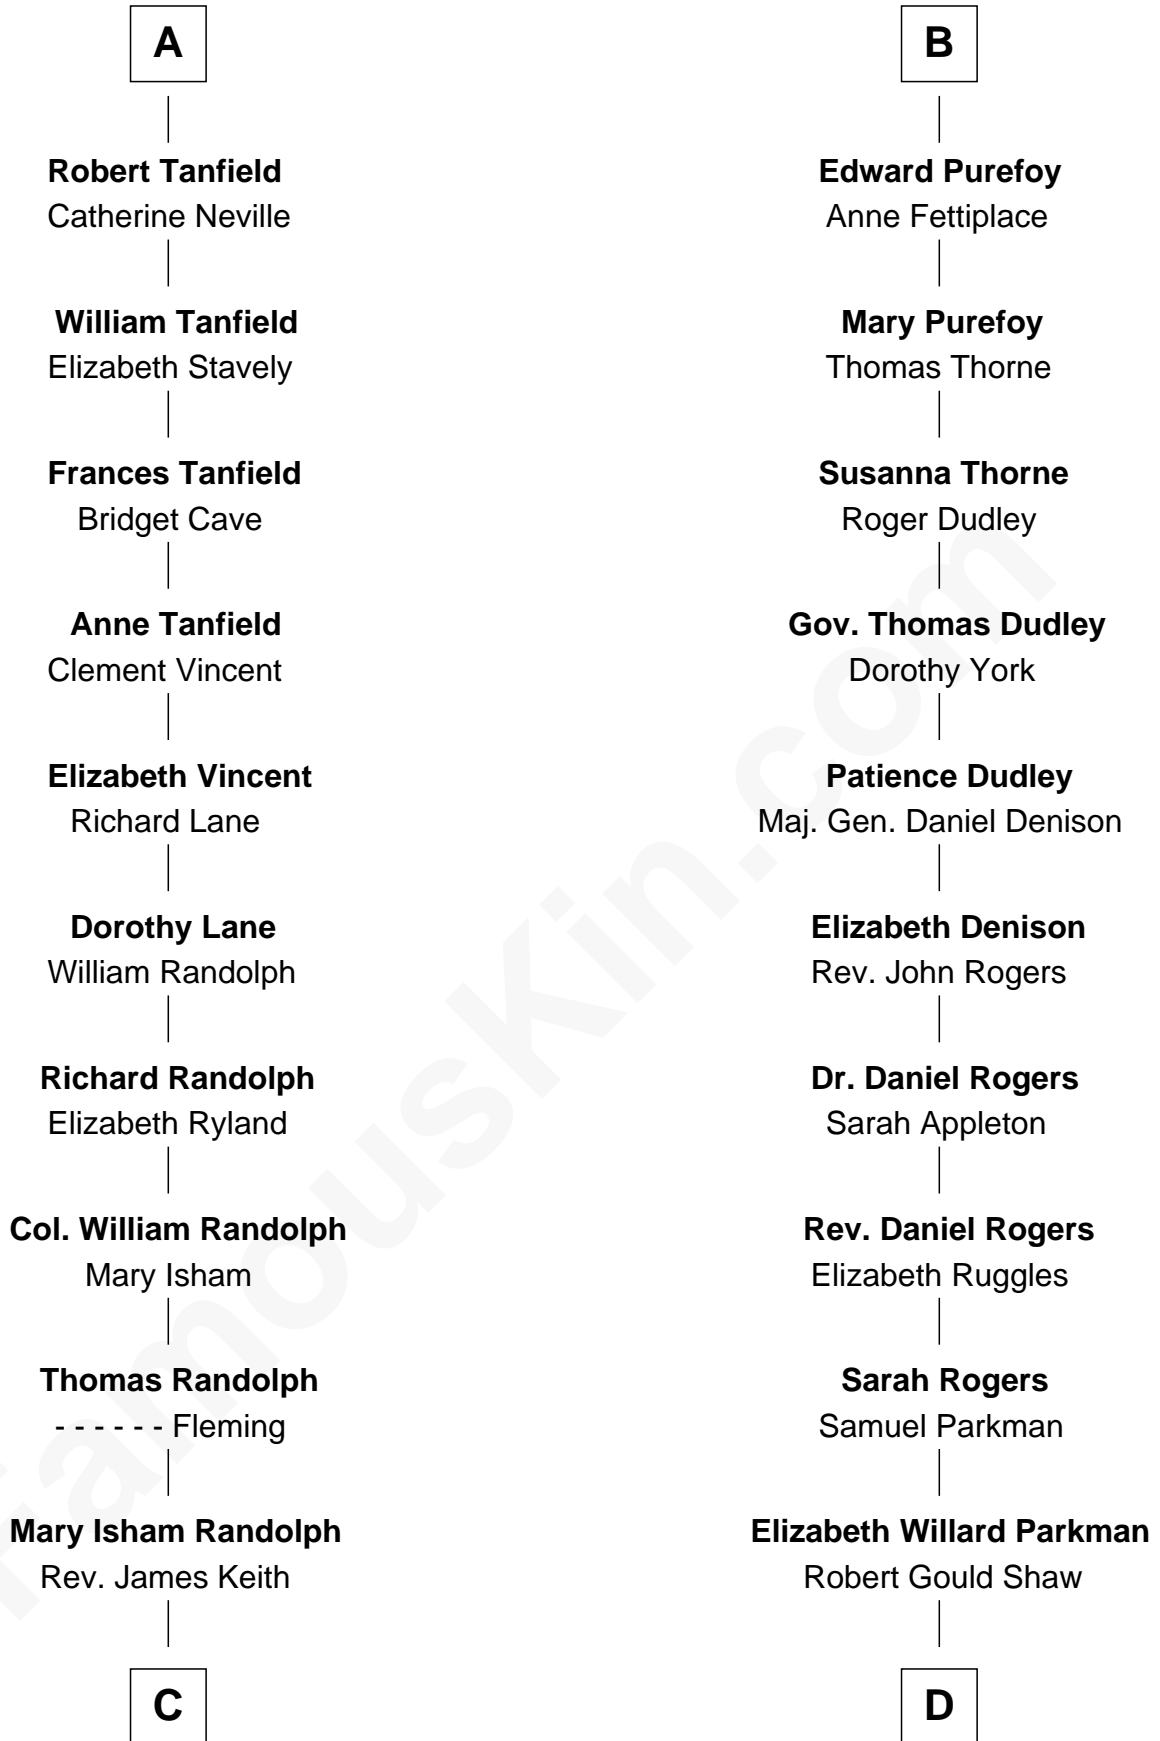

FamousKin.com

Relationship Chart of

John Marshall

4th Chief Justice of the U.S. Supreme Court

18th cousin of

Colonel Robert Gould Shaw

U.S. Civil War leader of film "Glory" fame

Sir Nicholas Audley

Joan Martin

C

Mary Randolph Keith
Col. Thomas Marshall

John Marshall
U.S. Supreme Court Chief Justice

D

Francis George Shaw
Sarah Blake Sturgis

Colonel Robert Gould Shaw
Main character in film "Glory"

FamousKin.com