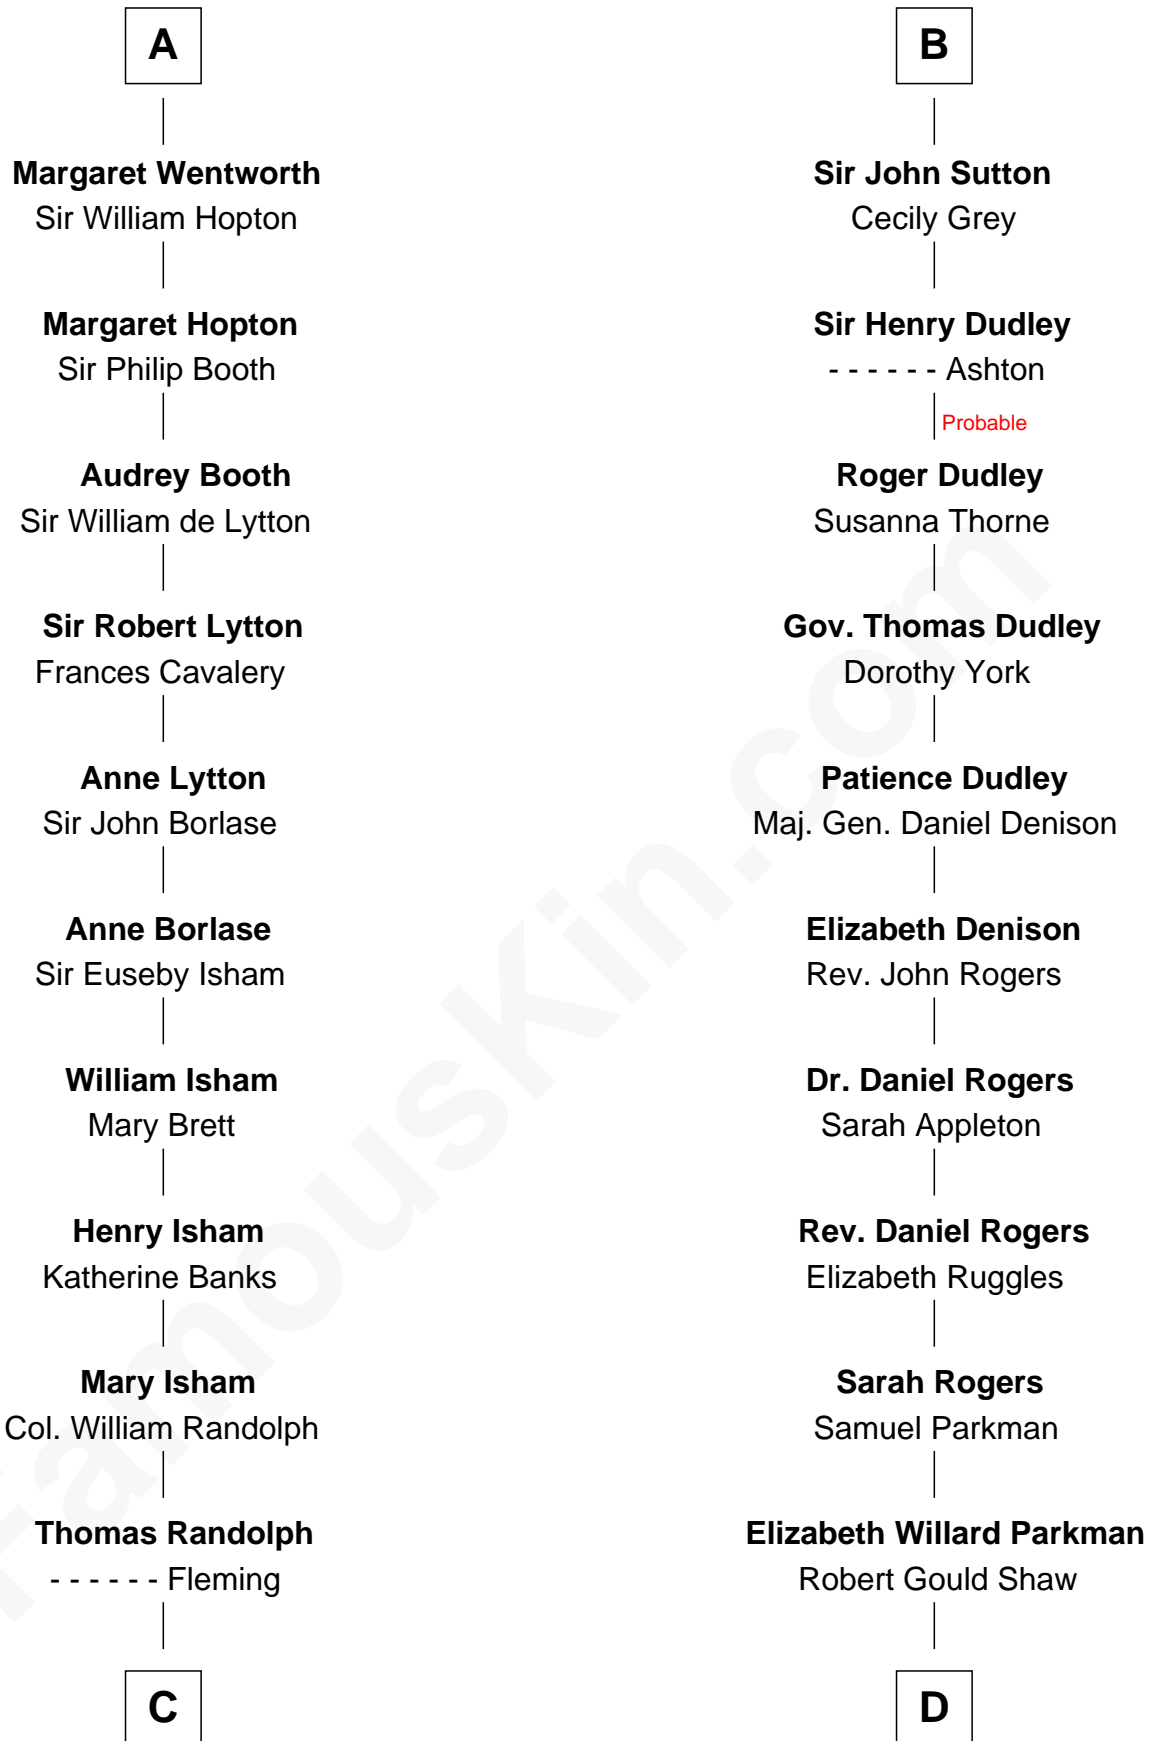

FamousKin.com

Relationship Chart of

John Marshall

4th Chief Justice of the U.S. Supreme Court

18th cousin 1 time removed of

Colonel Robert Gould Shaw

U.S. Civil War leader of film "Glory" fame

Sir William de Ferrers

C

Mary Isham Randolph

Rev. James Keith

Mary Randolph Keith

Col. Thomas Marshall

John Marshall

U.S. Supreme Court Chief Justice

D

Francis George Shaw

Sarah Blake Sturgis

Colonel Robert Gould Shaw

Main character in film "Glory"

FamousKin.com