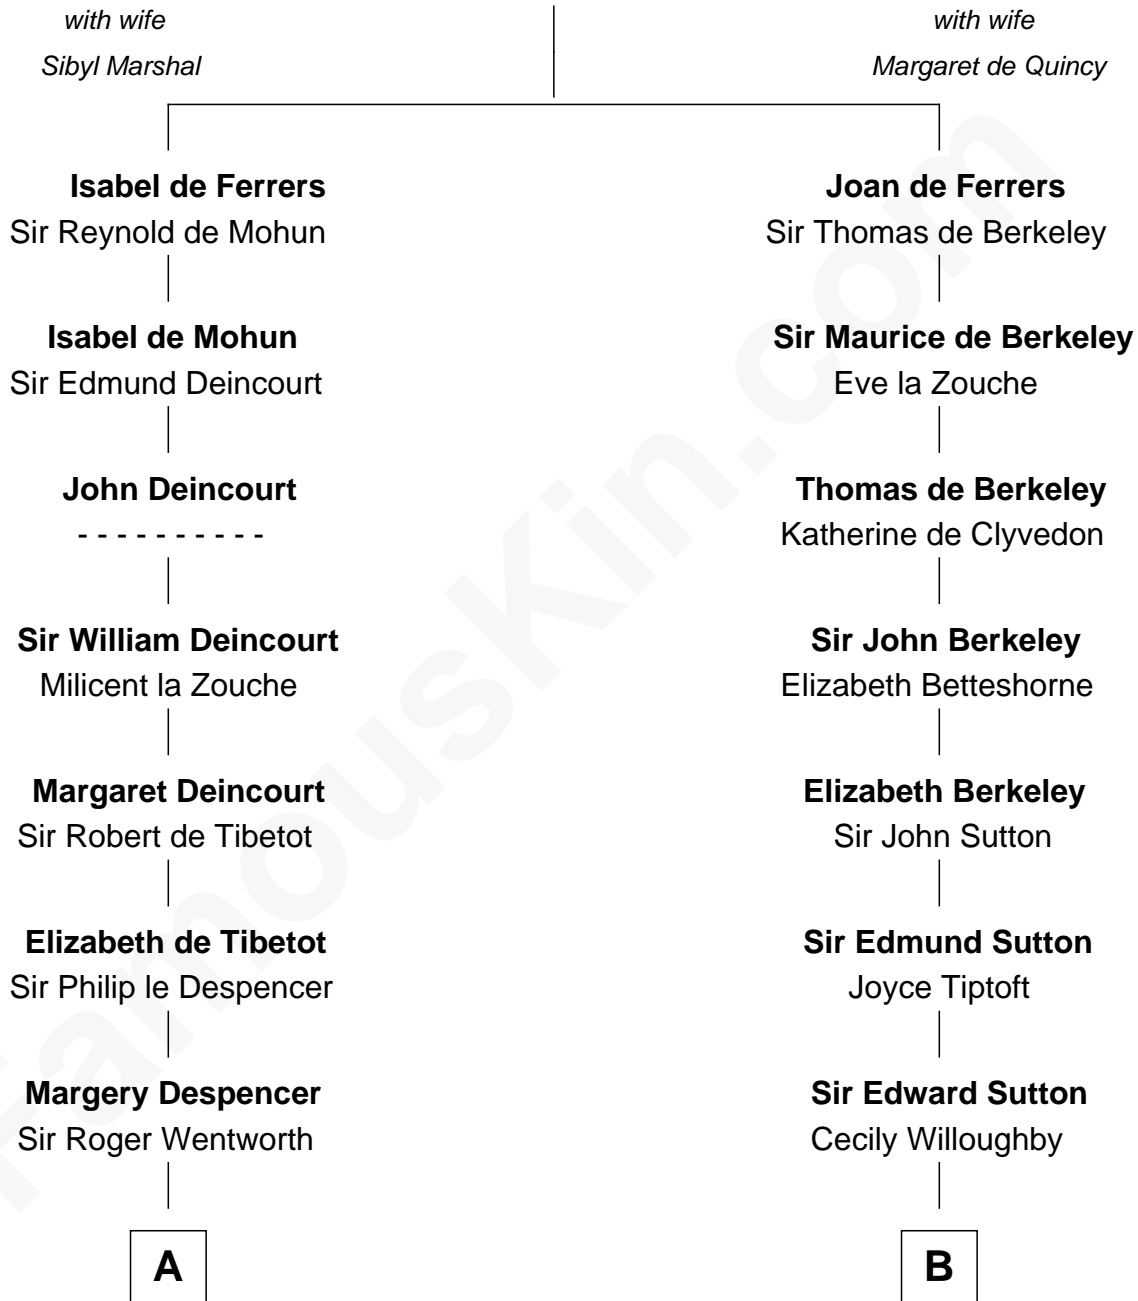

FamousKin.com

Relationship Chart of

John Marshall

4th Chief Justice of the U.S. Supreme Court

18th cousin 1 time removed of

Colonel Robert Gould Shaw

U.S. Civil War leader of film "Glory" fame

Sir William de Ferrers

C

Mary Isham Randolph

Rev. James Keith

Mary Randolph Keith

Col. Thomas Marshall

John Marshall

U.S. Supreme Court Chief Justice

D

Francis George Shaw

Sarah Blake Sturgis

Colonel Robert Gould Shaw

Main character in film "Glory"

FamousKin.com