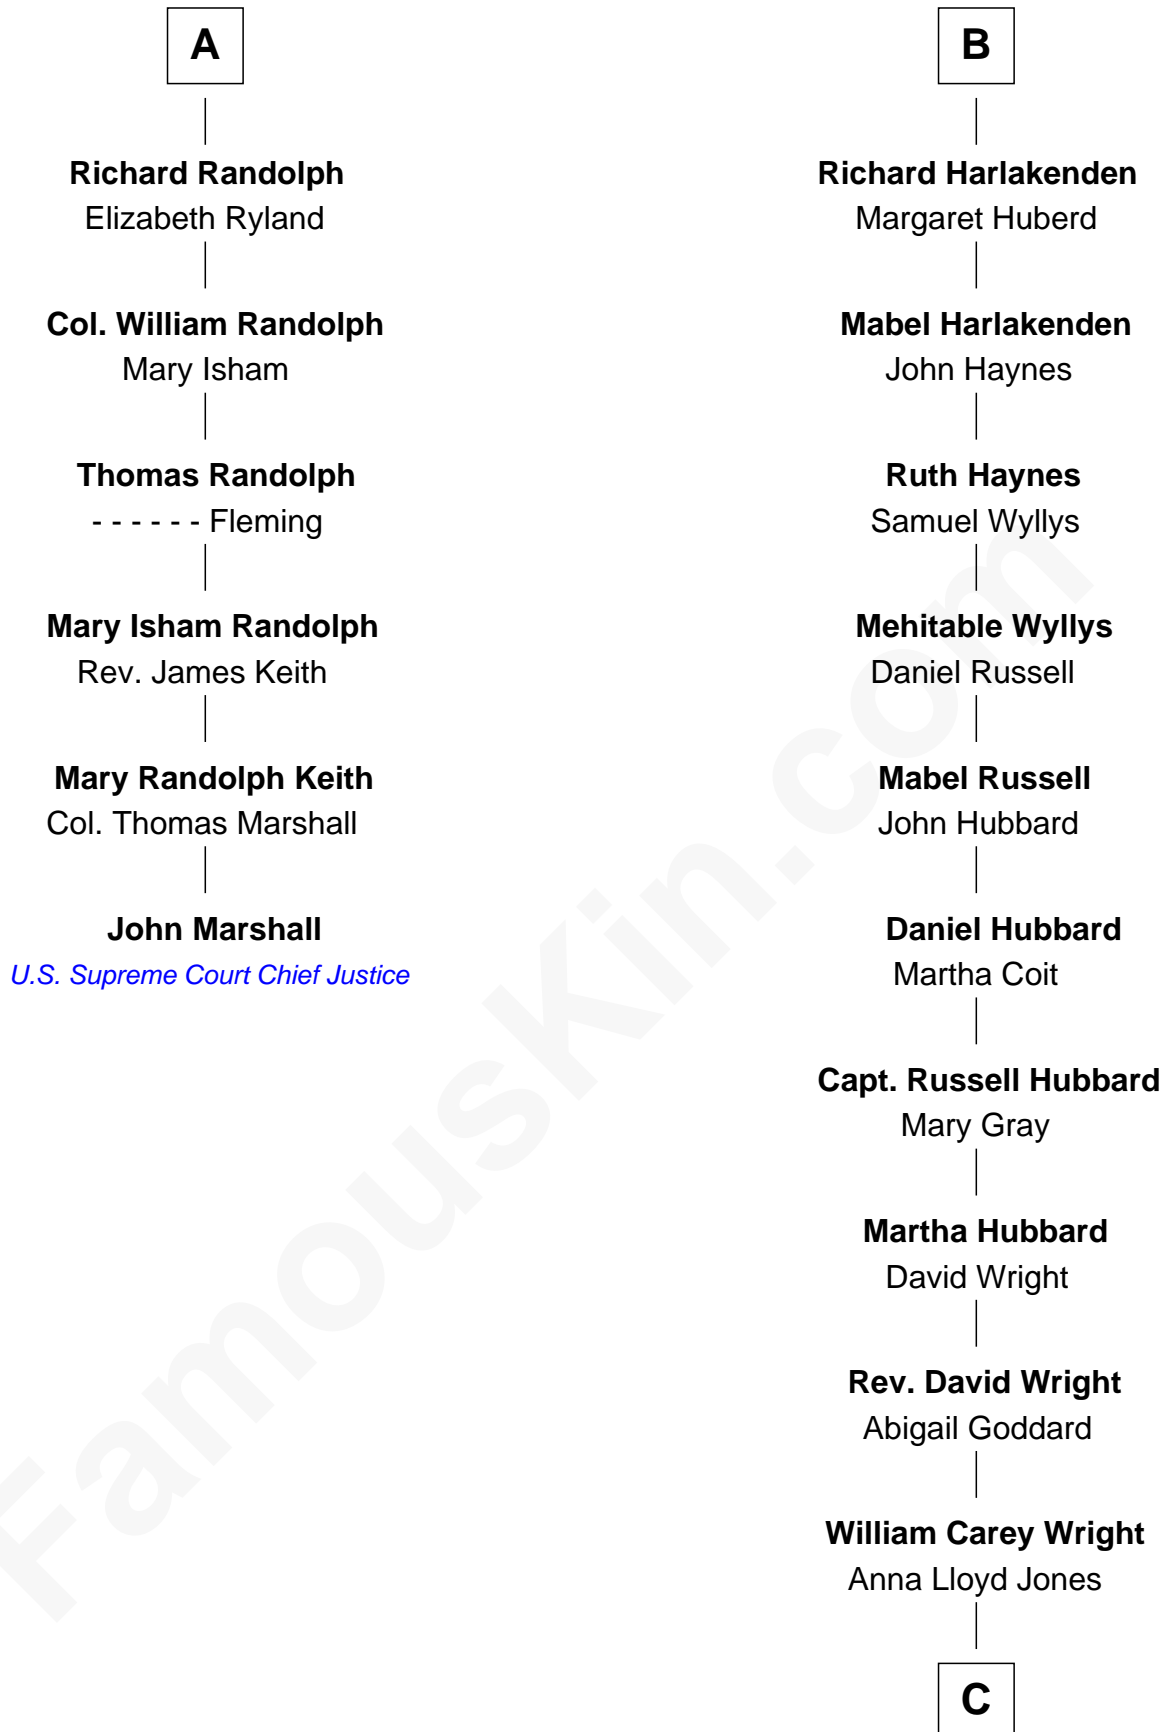

FamousKin.com

Relationship Chart of

John Marshall

4th Chief Justice of the U.S. Supreme Court

12th cousin 7 times removed of

Anne Baxter
Movie Actress

Sir Ralph Neville
Joan Beaufort

Sir Edward Neville
Katherine Howard

Catherine Neville
Robert Tanfield

William Tanfield
Elizabeth Stavelly

Frances Tanfield
Bridget Cave

Anne Tanfield
Clement Vincent

Elizabeth Vincent
Richard Lane

Dorothy Lane
William Randolph

A

Sir Richard Neville
Alice Montagu

Alice de Neville
Sir Henry FitzHugh

Alice FitzHugh
Sir John Fiennes

Thomas Fiennes
Anne Bouchier

Catherine Fiennes
Richard Loudenoys

Mary Loudenoys
Thomas Harlakenden

Roger Harlakenden

B

C

Frank Lloyd Wright

Catherine L. Tobin

Catherine Dorothy Wright

Kenneth Stuart Baxter

Anne Baxter

Movie Actress

FamousKin.com