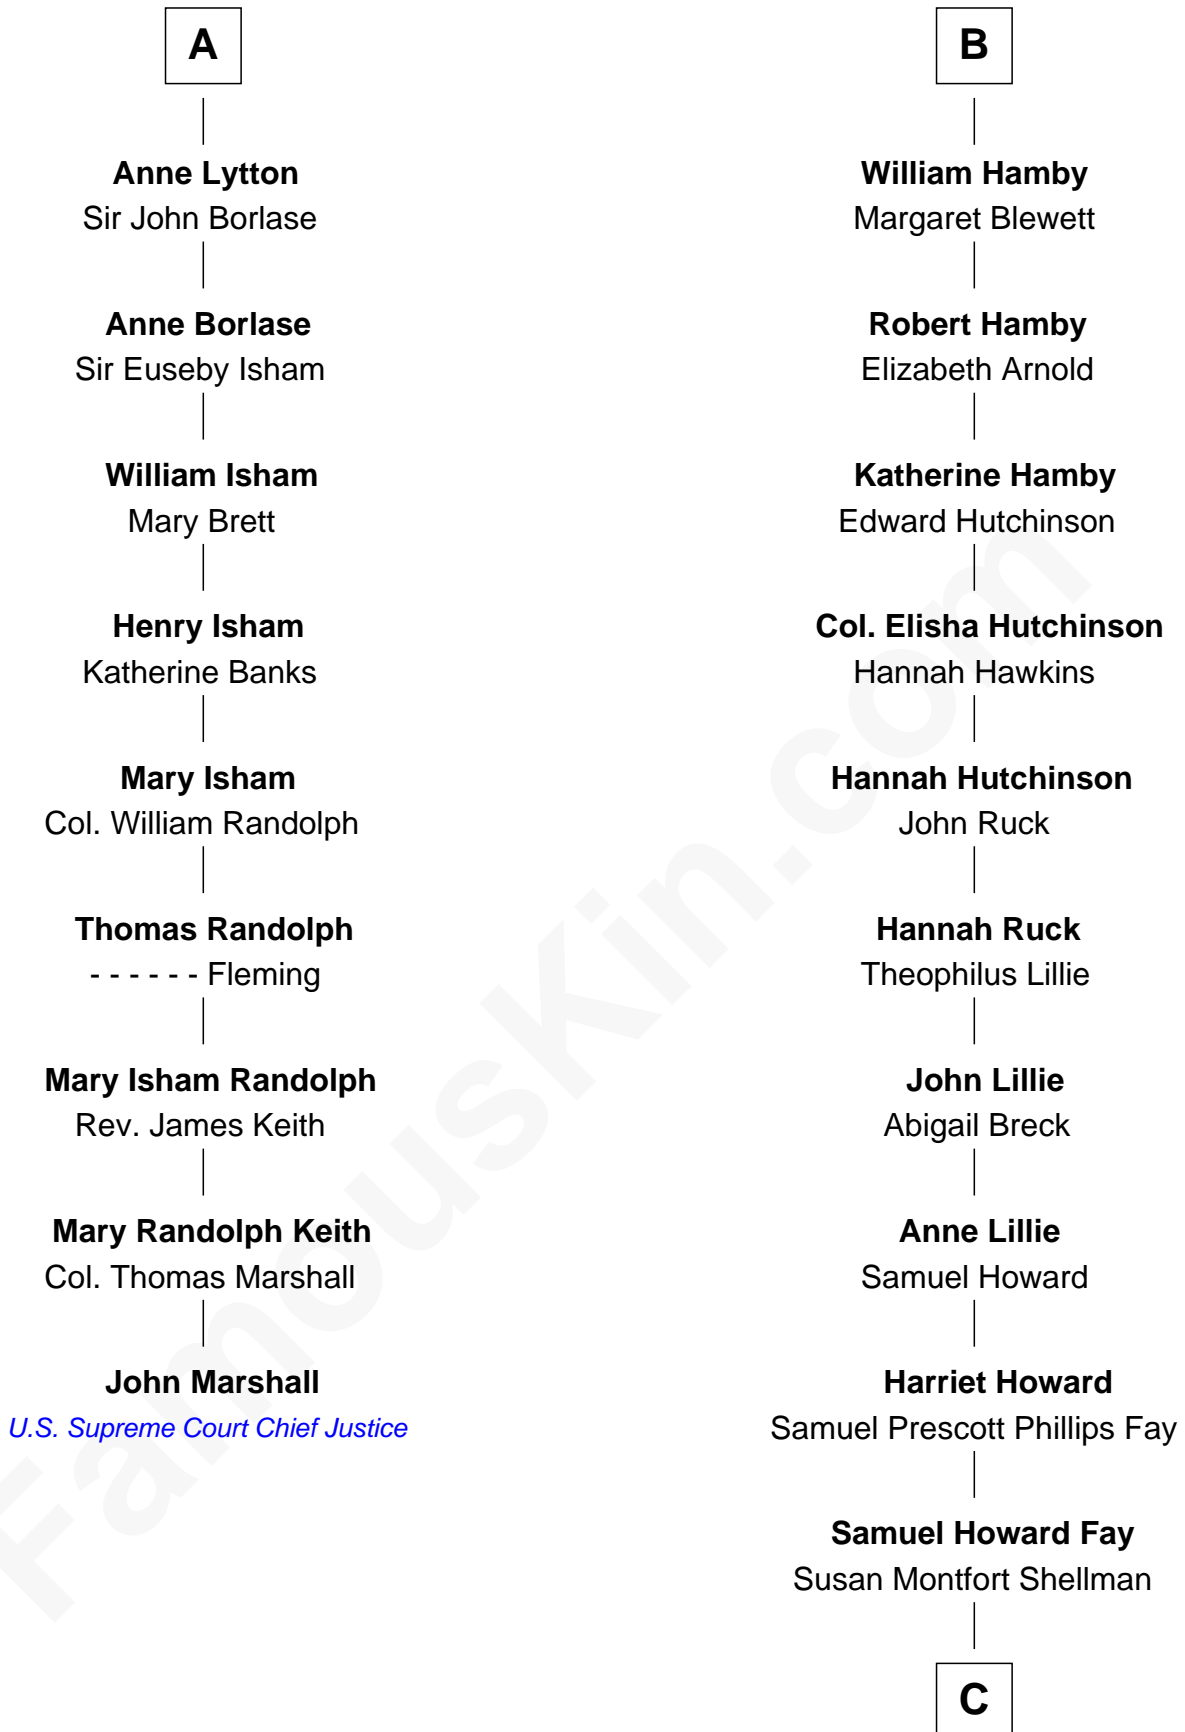

FamousKin.com

Relationship Chart of

John Marshall

4th Chief Justice of the U.S. Supreme Court

15th cousin 5 times removed of

George H. W. Bush
41st U.S. President

Sir Philip le Despencer
Joan de Cobham

C

Harriet Eleanor Fay
Rev. James Smith Bush

Samuel Prescott Bush
Flora Sheldon

Prescott Sheldon Bush
Dorothy Wear Walker

George H. W. Bush
41st U.S. President

FamousKin.com