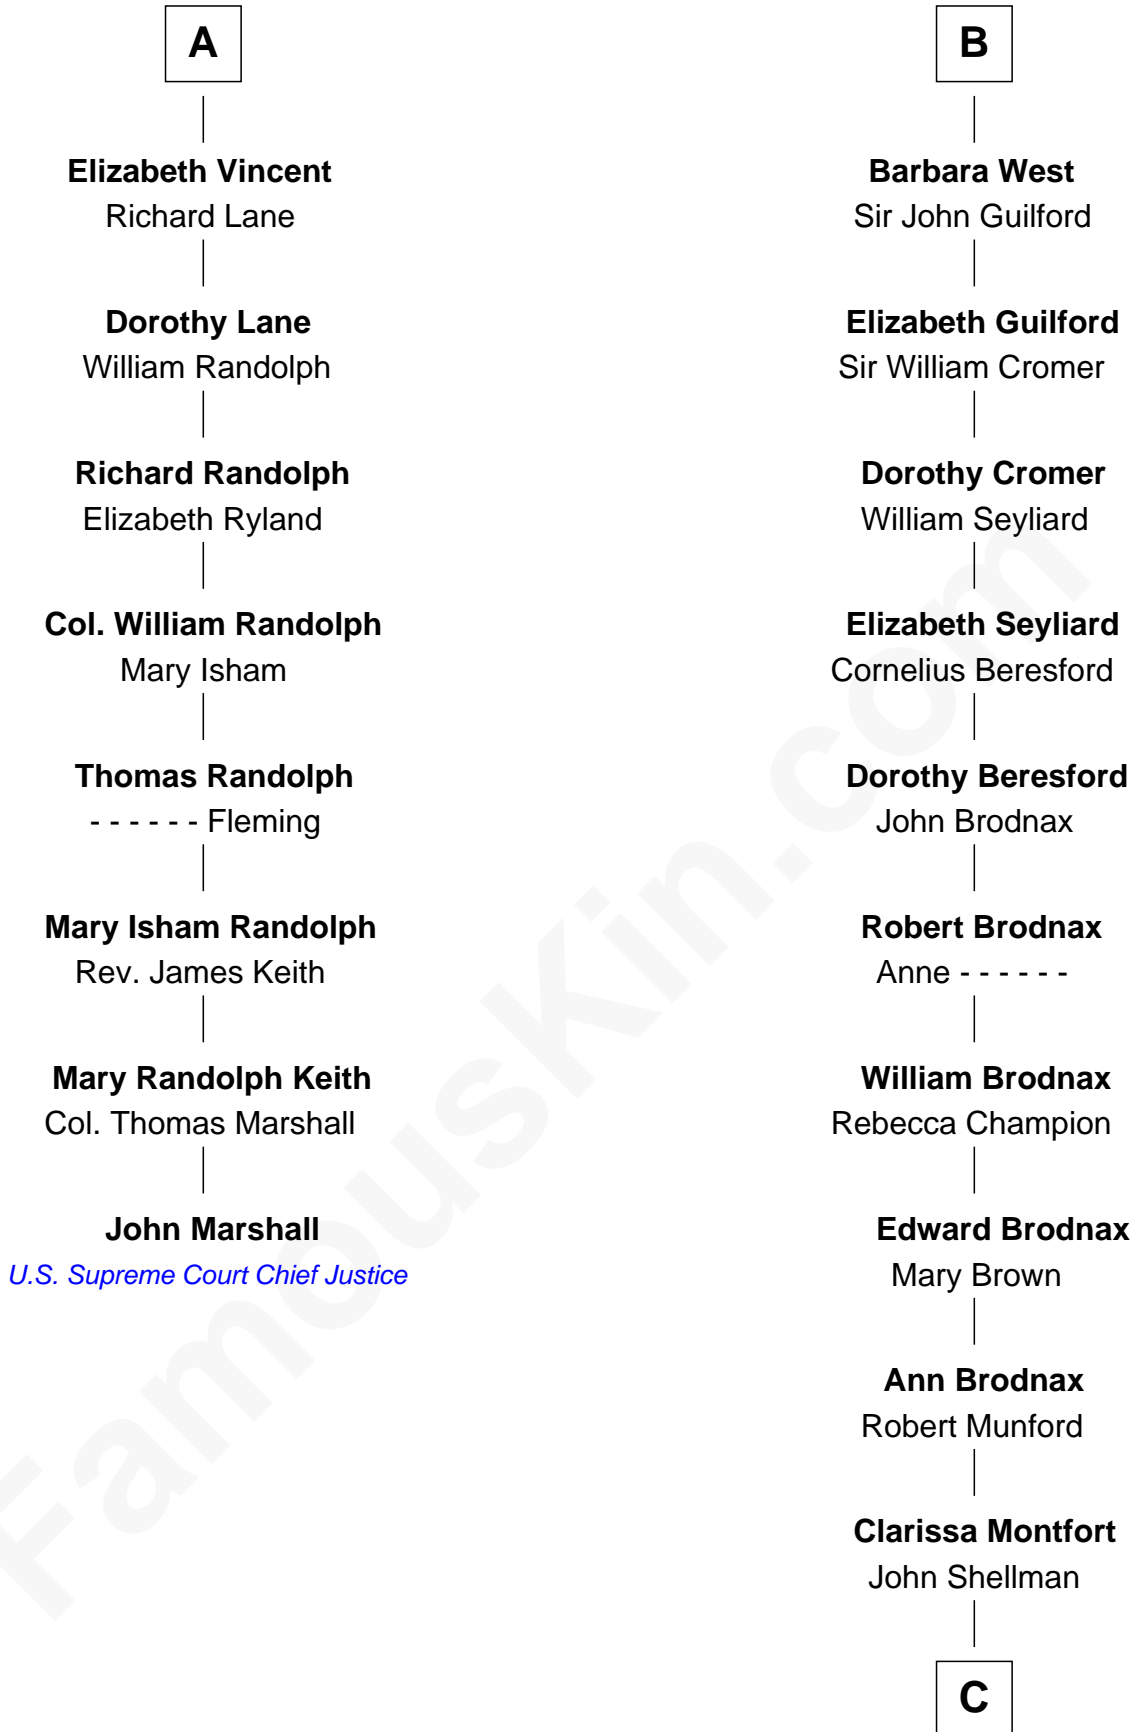

FamousKin.com

Relationship Chart of

John Marshall

4th Chief Justice of the U.S. Supreme Court

14th cousin 7 times removed of

George H. W. Bush
41st U.S. President

C

|
Susan Montfort Shellman

Samuel Howard Fay

|
Harriet Eleanor Fay

Rev. James Smith Bush

|
Samuel Prescott Bush

Flora Sheldon

|
Prescott Sheldon Bush

Dorothy Wear Walker

|
George H. W. Bush

41st U.S. President