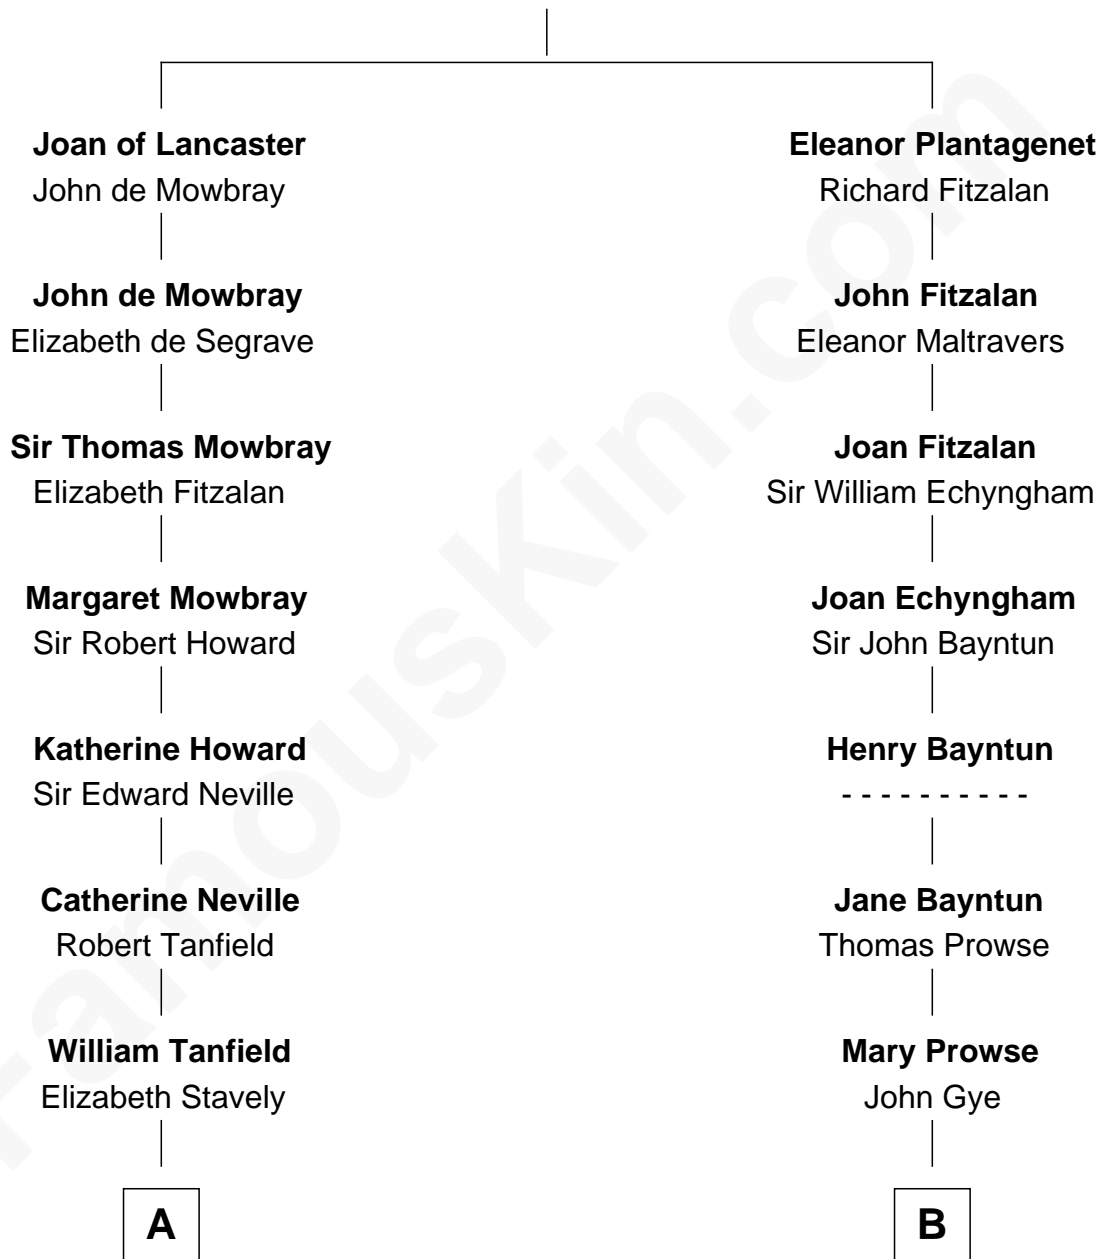

## Relationship Chart of

### John Marshall

4th Chief Justice of the U.S. Supreme Court

16th cousin 3 times removed of

### Barbara (Pierce) Bush

First Lady of President George H.W. Bush

**Henry Plantagenet**  
Maud de Chaworth

**C**

—  
**Scott Pierce**

Mabel Marvin

—  
**Marvin Pierce**

Pauline Robinson