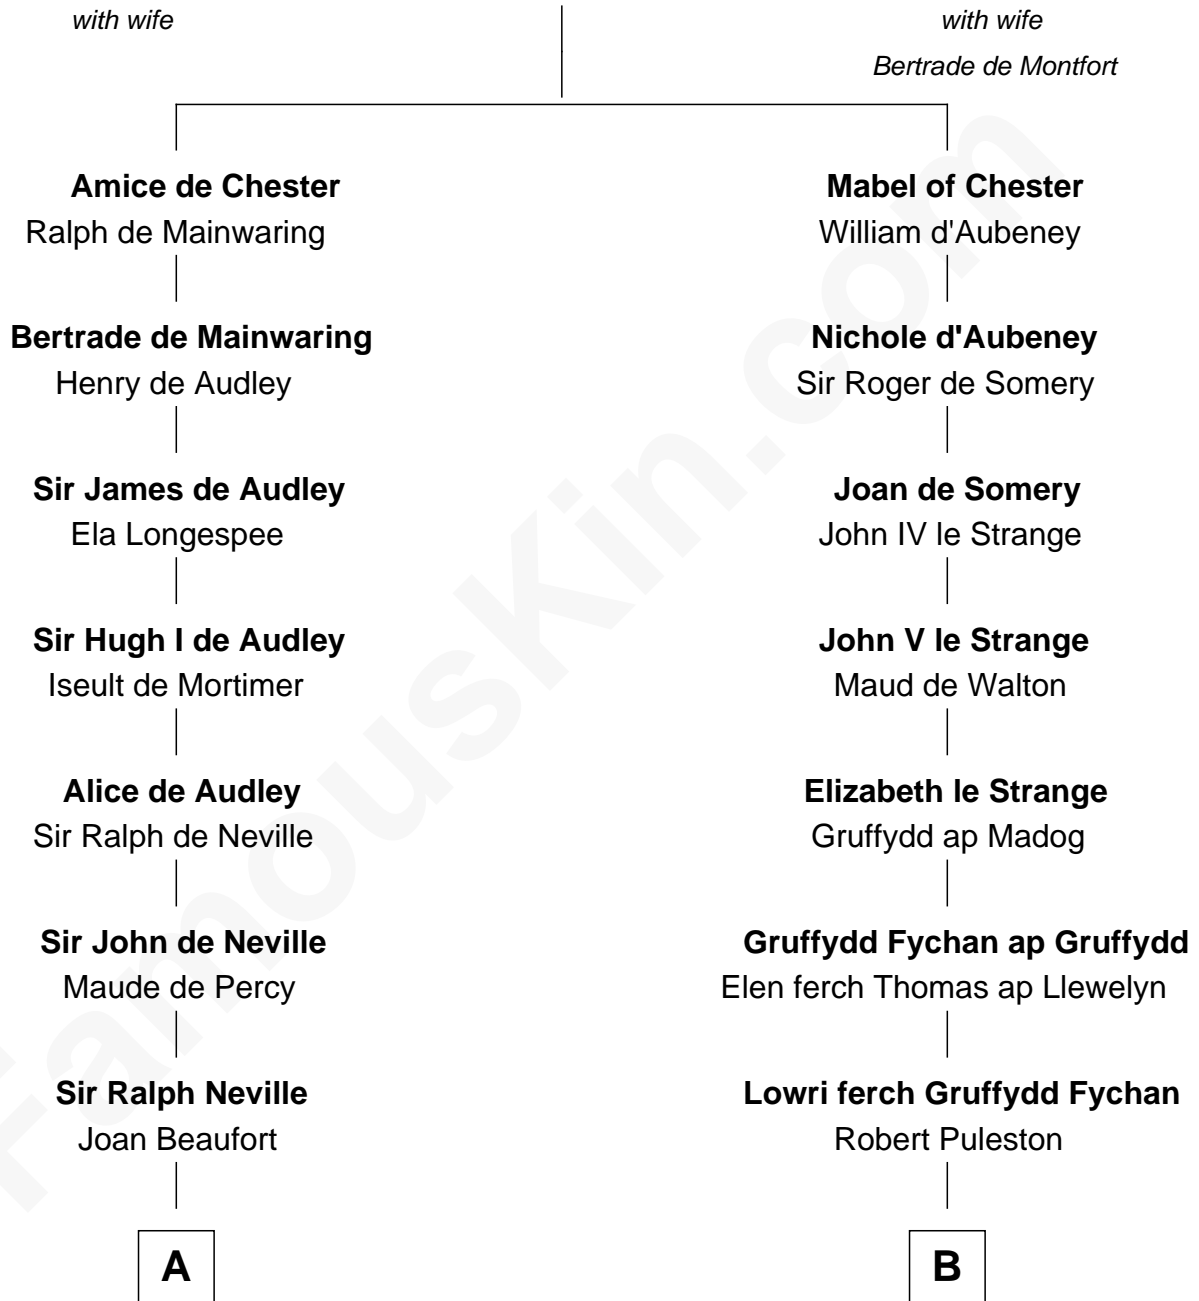

FamousKin.com

Relationship Chart of

John Marshall

4th Chief Justice of the U.S. Supreme Court

19th cousin 1 time removed of

Eliphalet Remington

Founder of Remington Arms Company

Hugh de Kevelioc

C

Mary Isham Randolph

Rev. James Keith

Mary Randolph Keith

Col. Thomas Marshall

John Marshall

U.S. Supreme Court Chief Justice

D

Sarah Welles

Jonathan Robbins

Sarah Robbins

Elisha Kilbourn

Elizabeth Kilbourn

Eliphalet Remington

Eliphalet Remington

Founder of Remington Arms Company