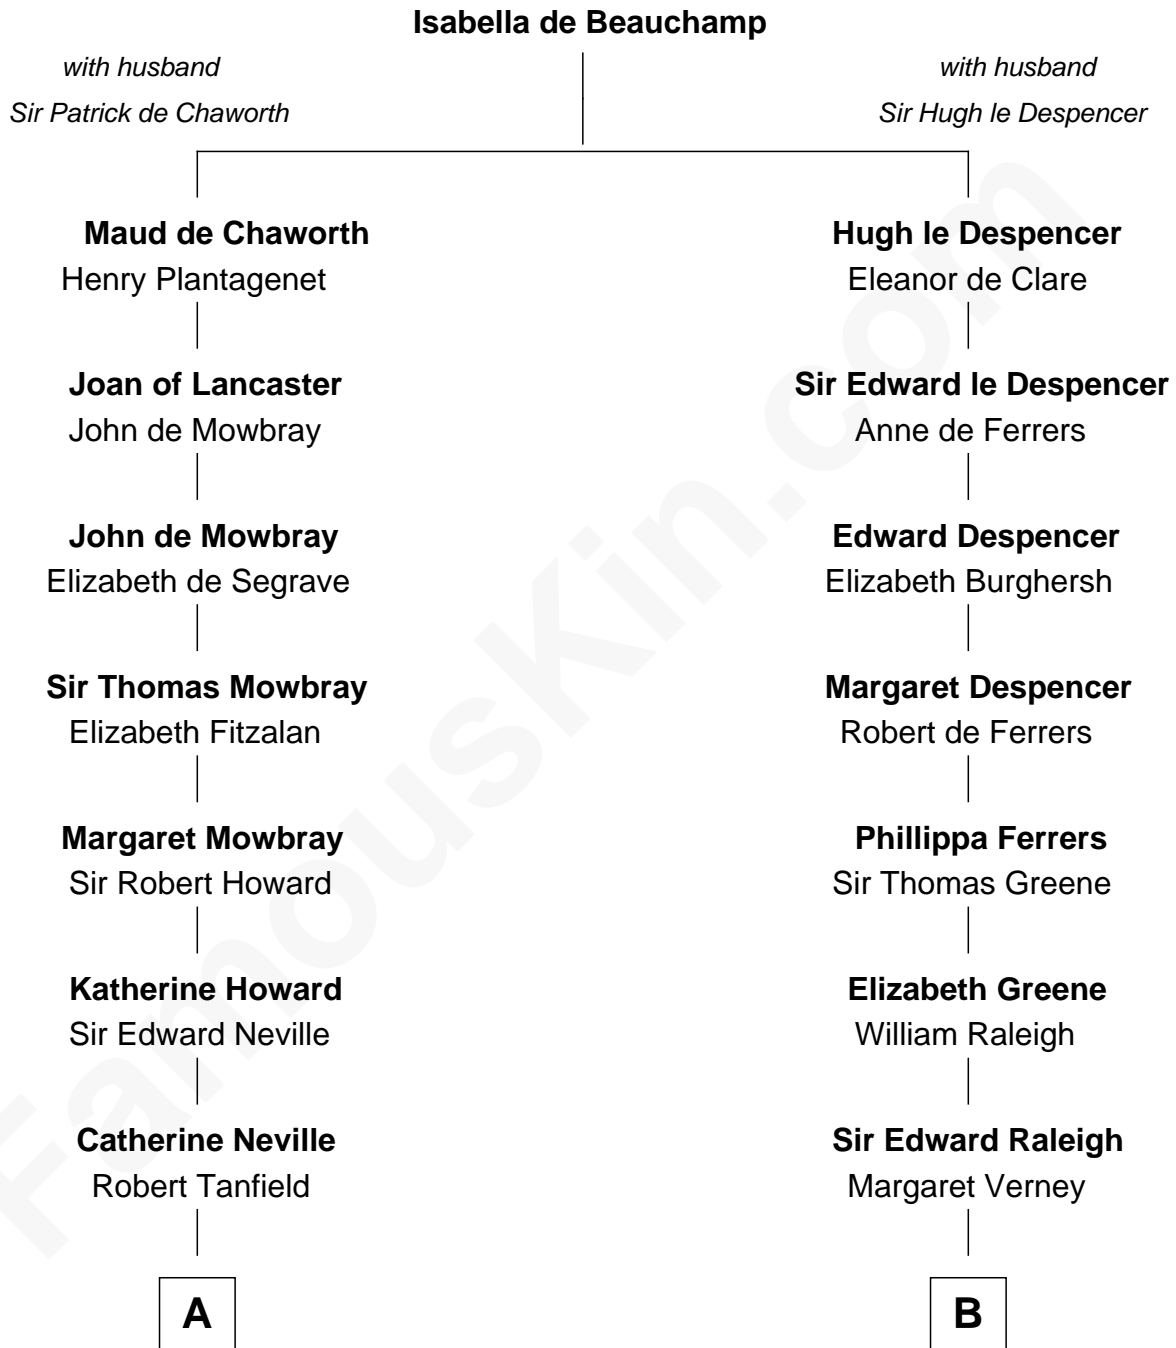

FamousKin.com

Relationship Chart of

John Marshall

4th Chief Justice of the U.S. Supreme Court

17th cousin 1 time removed of

Lucretia (Rudolph) Garfield

First Lady of President James Garfield

C

Arabella Greene Mason

Zebulon Rudolph

Lucretia (Rudolph) Garfield

First Lady of James Garfield

FamousKin.com