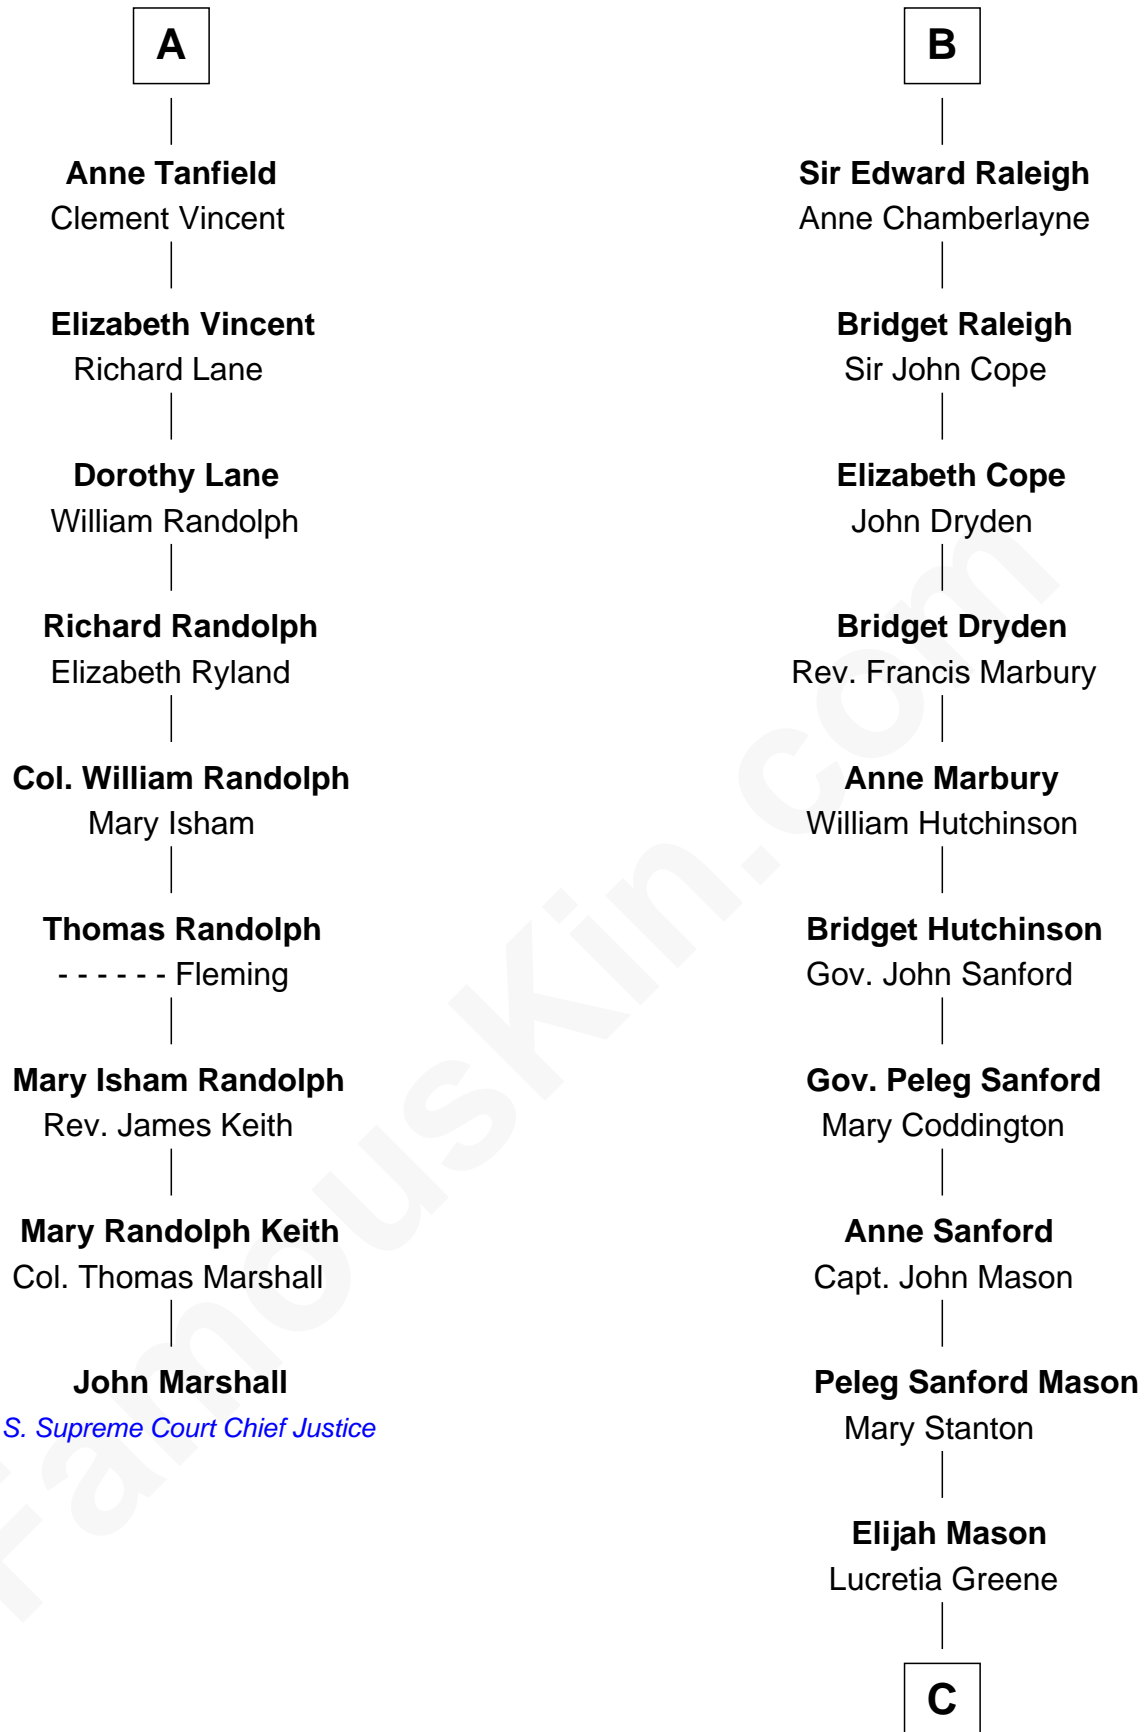

FamousKin.com

Relationship Chart of

John Marshall

4th Chief Justice of the U.S. Supreme Court

15th cousin 3 times removed of

Lucretia (Rudolph) Garfield

First Lady of President James Garfield

Sir Hugh I de Audley

Frances Tanfield
Bridget Cave

A

Hugh de Audley
Margaret de Clare

Margaret de Audley
Ralph de Stafford

Elizabeth de Stafford
John de Ferrers

Robert de Ferrers
Margaret Despencer

Phillippa Ferrers
Sir Thomas Greene

Elizabeth Greene
William Raleigh

Sir Edward Raleigh
Margaret Verney

B

C

Arabella Greene Mason

Zebulon Rudolph

Lucretia (Rudolph) Garfield

First Lady of James Garfield