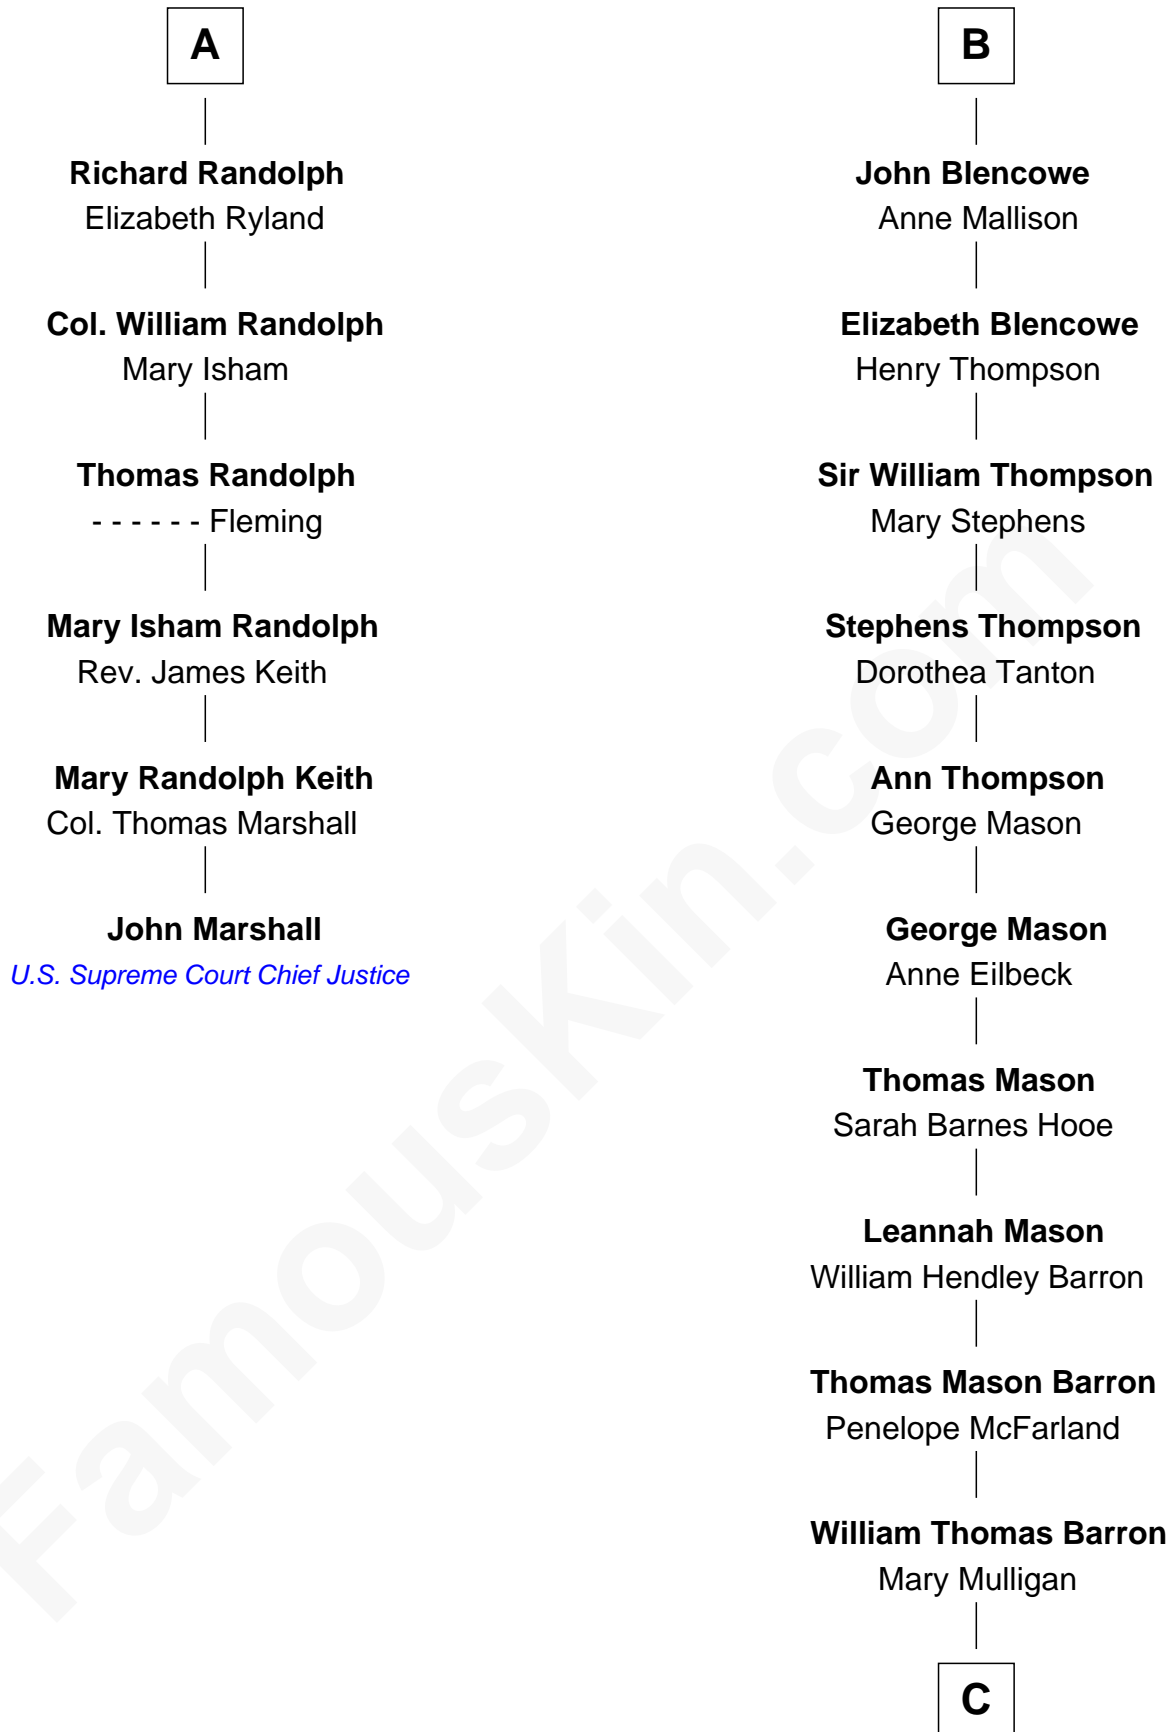

FamousKin.com

Relationship Chart of

John Marshall

4th Chief Justice of the U.S. Supreme Court

12th cousin 8 times removed of

Paris Hilton

Socialite and TV Personality

Sir Ralph Neville

Joan Dacre

Thomas Clifford

William Tanfield

Elizabeth Stavelly

Matilda Clifford

Sir Edmund Sutton

Frances Tanfield

Bridget Cave

Thomas Dudley

Grace Threlkeld

Anne Tanfield

Clement Vincent

Winifred Dudley

Anthony Blencowe

Elizabeth Vincent

Richard Lane

Richard Blencowe

Apollonia Tolson

Dorothy Lane

William Randolph

Sir Henry Blencowe

Grace Sandford

A

B