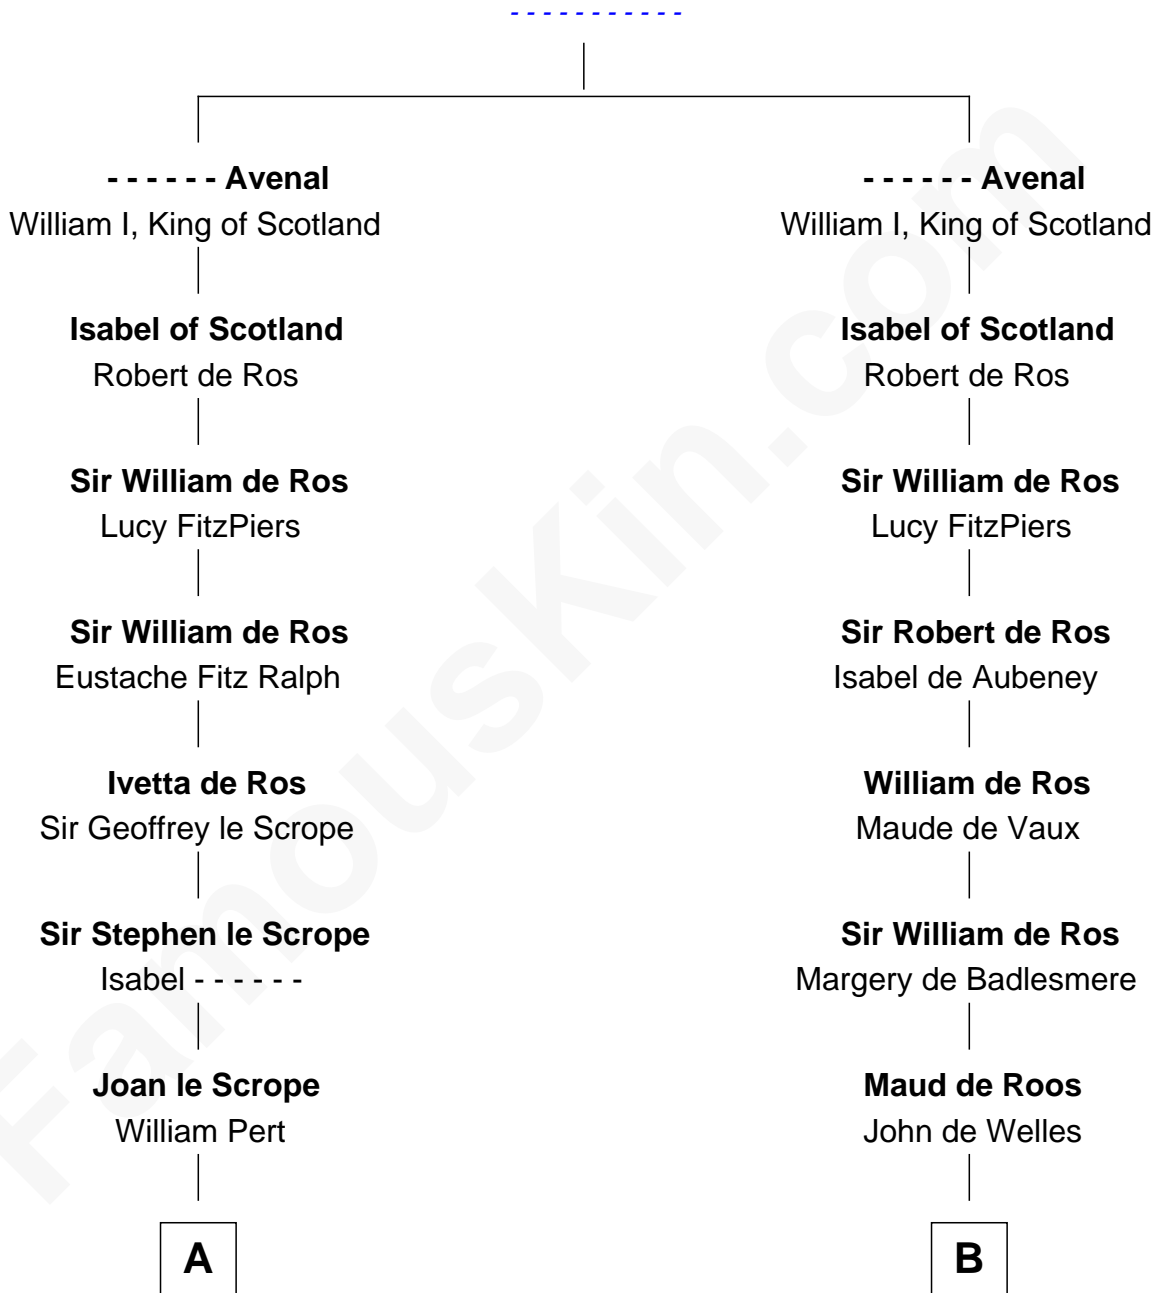

FamousKin.com

Relationship Chart of

John Marshall

4th Chief Justice of the U.S. Supreme Court

21st cousin of

George Mason

Father of the U.S. Bill of Rights

Richard Avenal

C

Mary Isham
Col. William Randolph

Thomas Randolph
----- Fleming

Mary Isham Randolph
Rev. James Keith

Mary Randolph Keith
Col. Thomas Marshall

John Marshall
U.S. Supreme Court Chief Justice

D

Roger Fowke
Mary Bayley