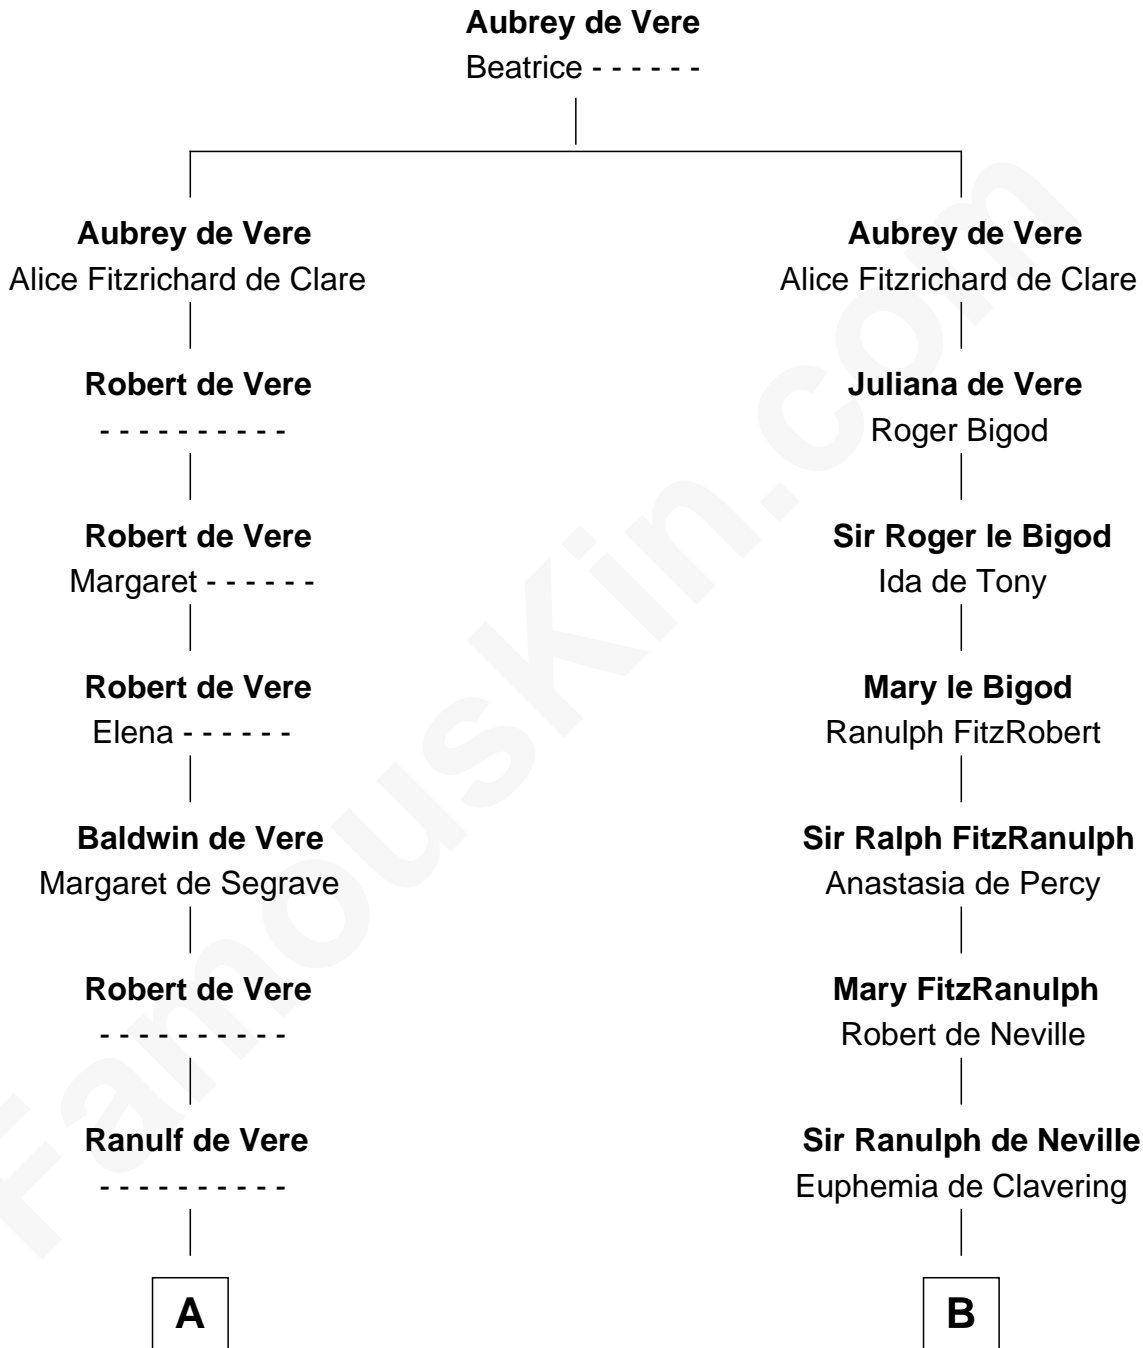

FamousKin.com

Relationship Chart of

John Marshall

4th Chief Justice of the U.S. Supreme Court

18th cousin 3 times removed of

Richard More

(c1614 - c1696) Mayflower passenger 1620

MAYFLOWER

C

Mary Isham
Col. William Randolph

Thomas Randolph
----- Fleming

Mary Isham Randolph
Rev. James Keith

Mary Randolph Keith
Col. Thomas Marshall

John Marshall
U.S. Supreme Court Chief Justice

D

Katherine More
Col. Samuel More

Richard More
Mayflower passenger 1620

FamousKin.com