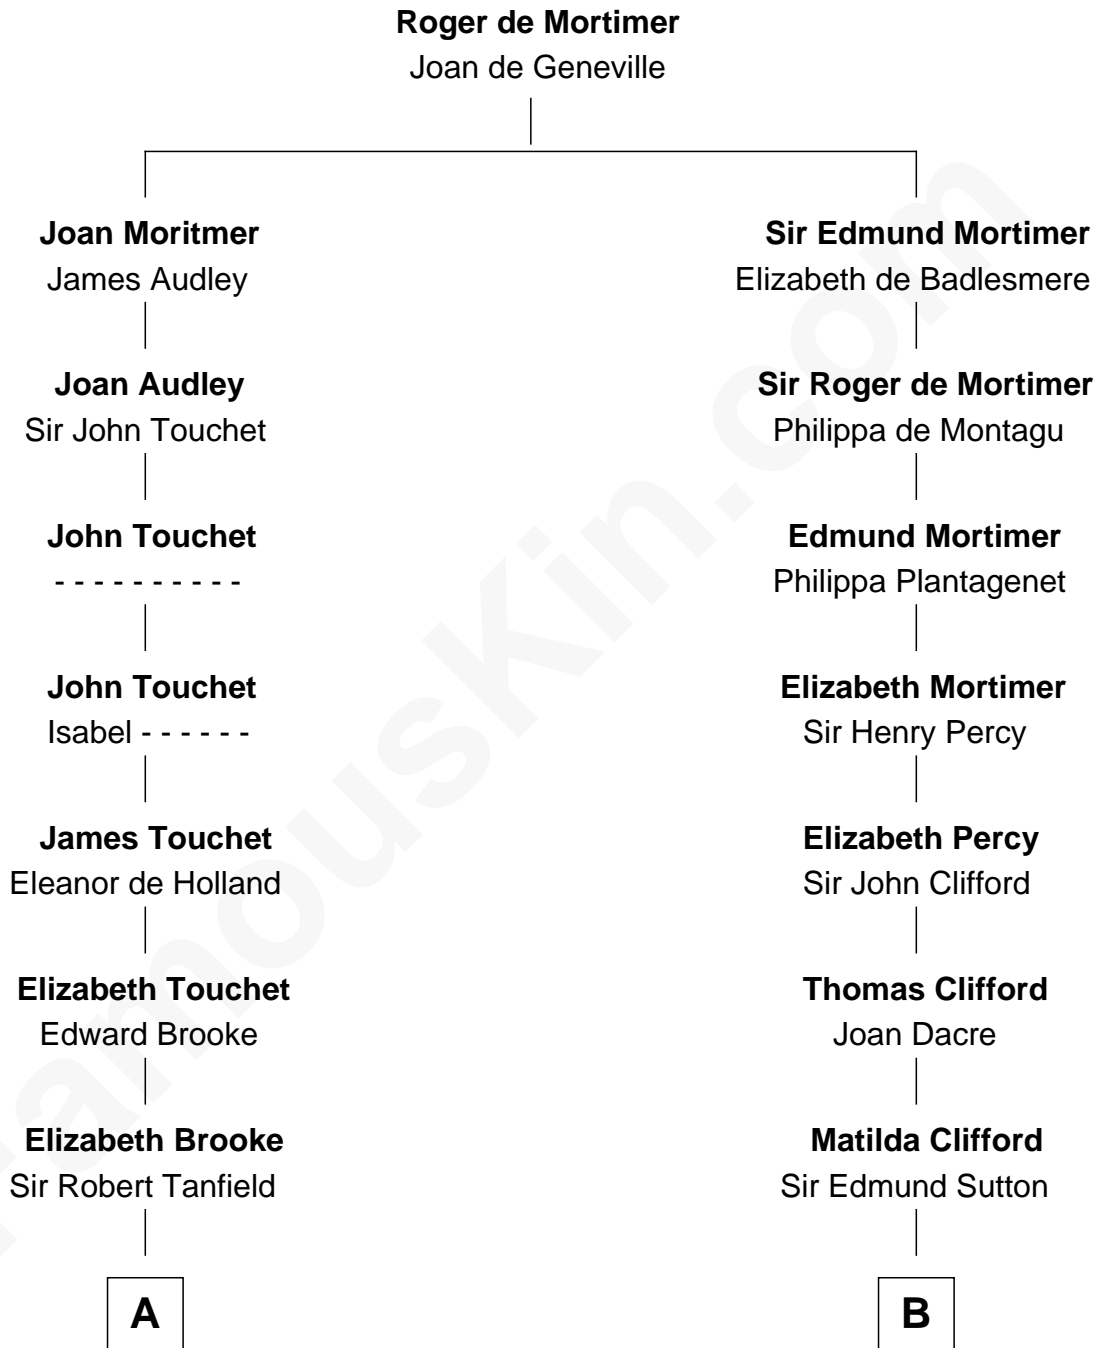

FamousKin.com

Relationship Chart of

John Marshall

4th Chief Justice of the U.S. Supreme Court

12th cousin 6 times removed of

Richard More

(c1614 - c1696) Mayflower passenger 1620

MAYFLOWER

C

Mary Randolph Keith
Col. Thomas Marshall

John Marshall
U.S. Supreme Court Chief Justice

FamousKin.com