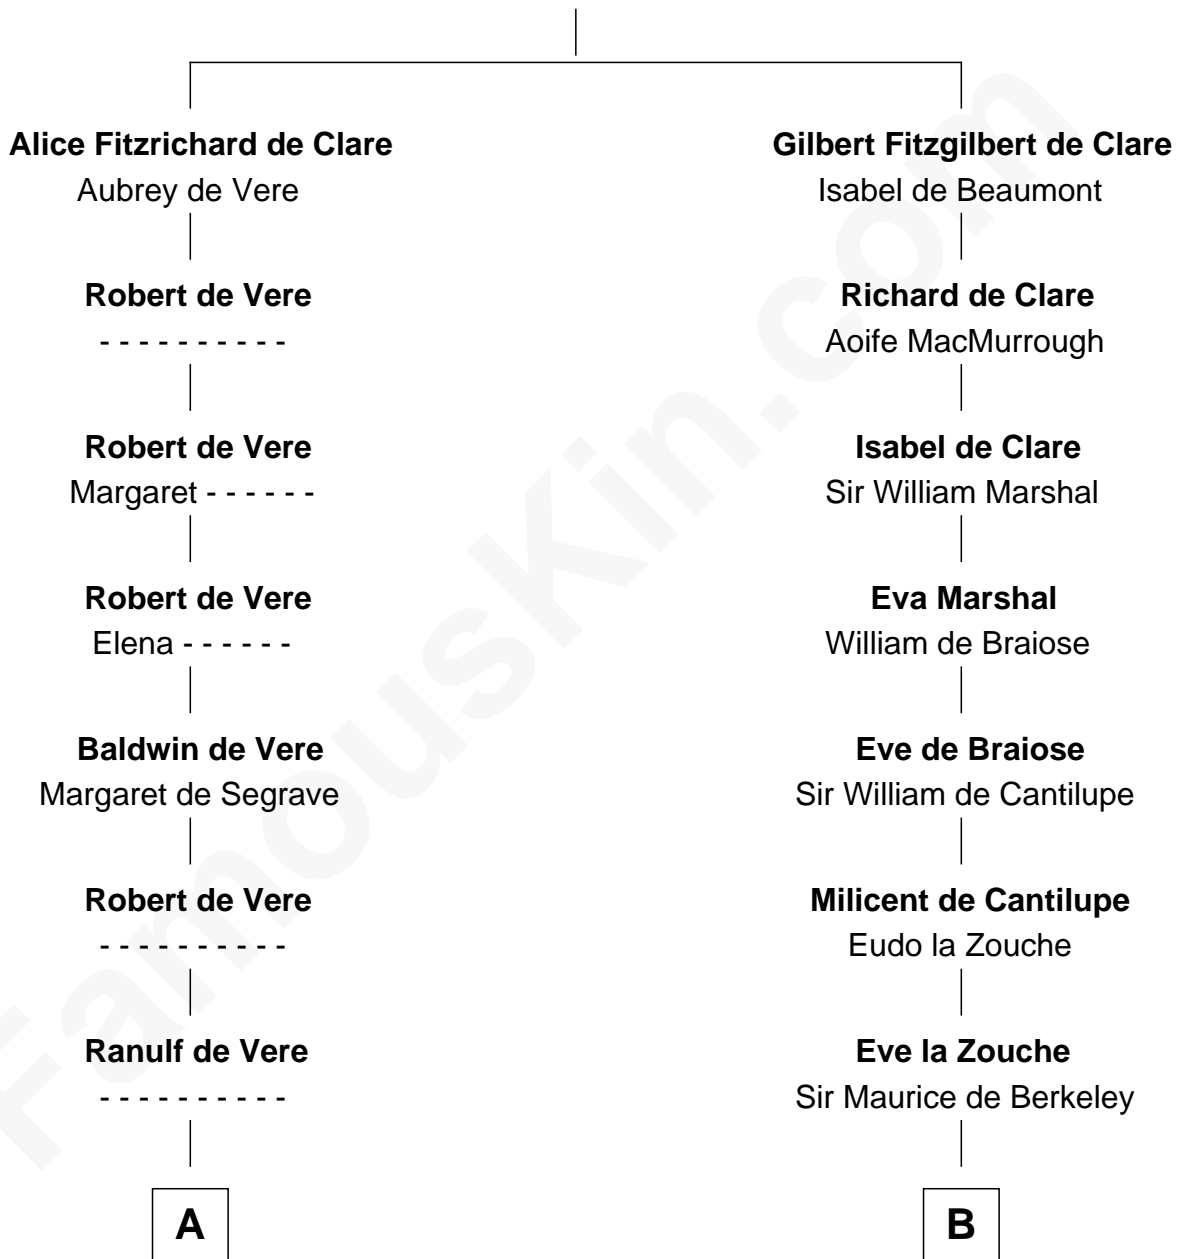

## Relationship Chart of

### John Marshall

4th Chief Justice of the U.S. Supreme Court

16th cousin 5 times removed of

### Richard More

(c1614 - c1696) Mayflower passenger 1620

**MAYFLOWER**

**Gilbert Fitzrichard de Clare**  
Adeliza de Clermont-en-Beauvaisis

**C**

—  
**Mary Isham**  
Col. William Randolph

—  
**Thomas Randolph**  
----- Fleming

—  
**Mary Isham Randolph**  
Rev. James Keith

—  
**Mary Randolph Keith**  
Col. Thomas Marshall

—  
**John Marshall**  
*U.S. Supreme Court Chief Justice*

FamousKin.com