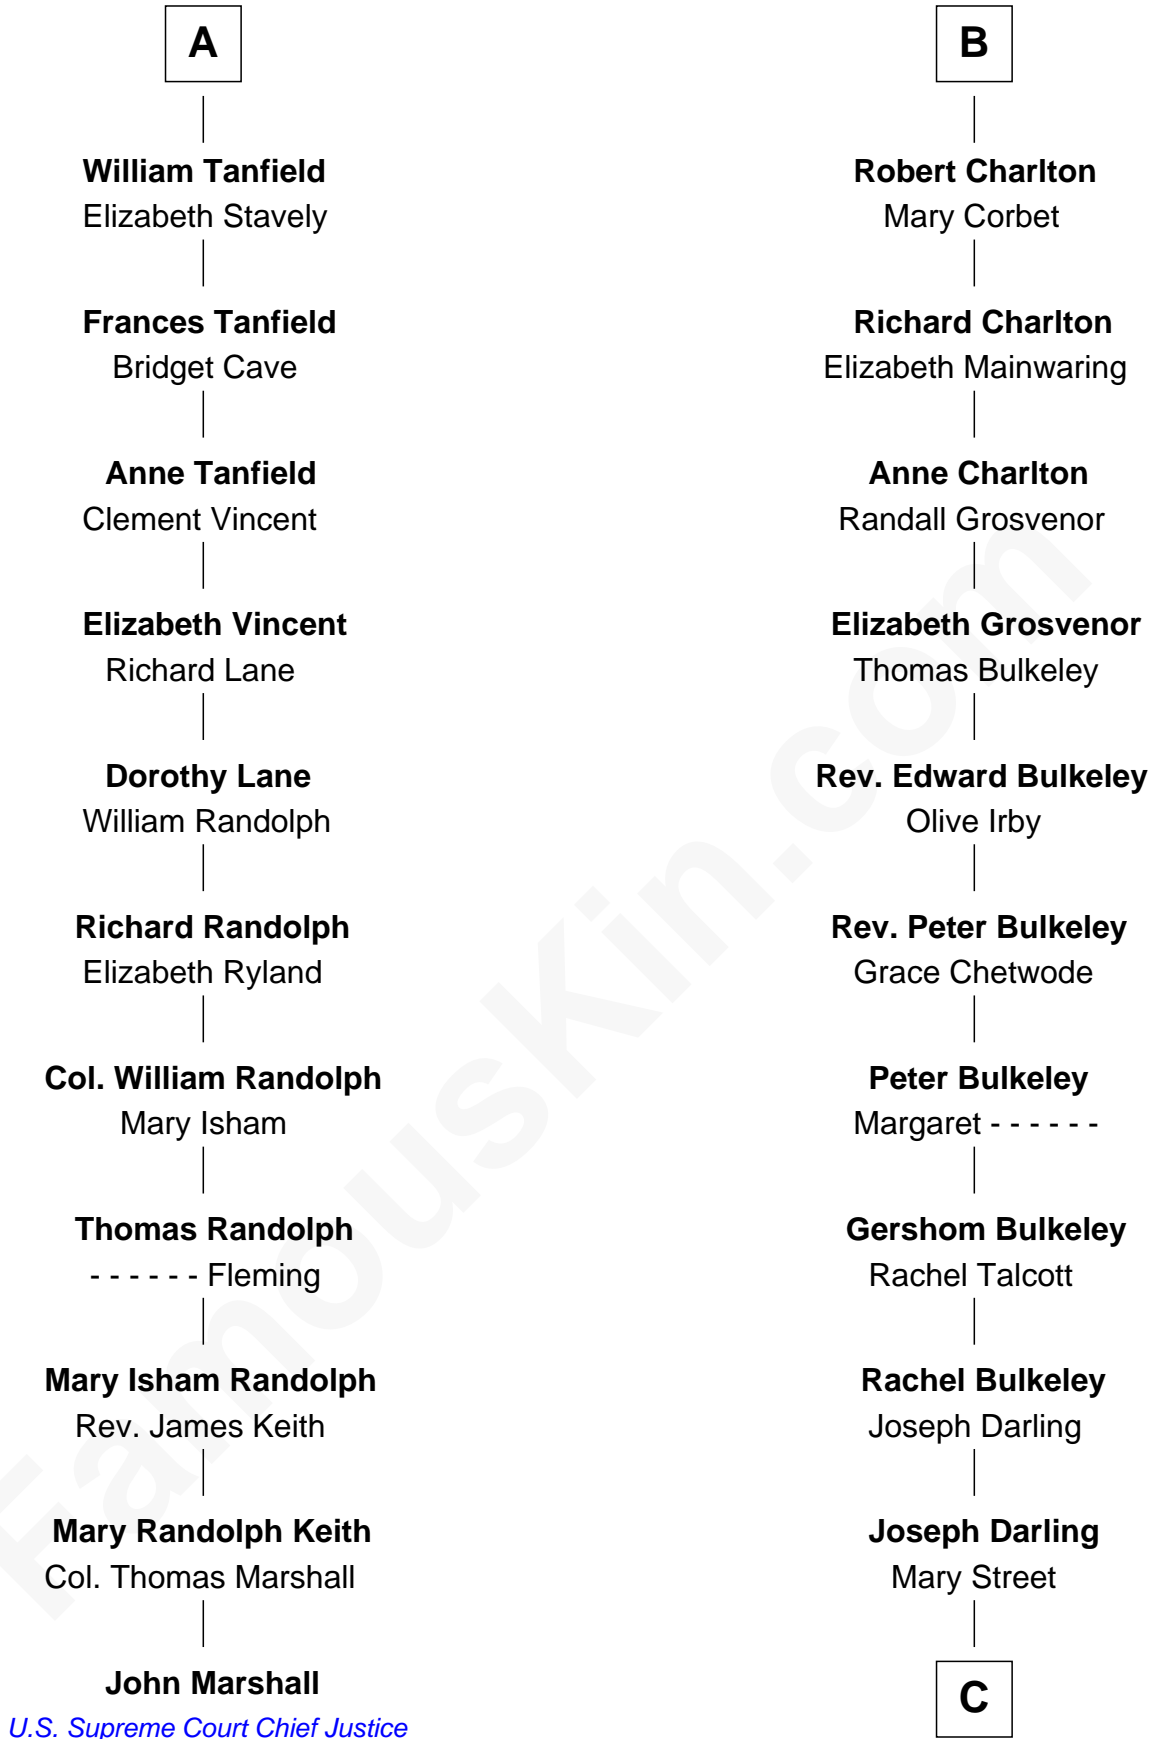

FamousKin.com

Relationship Chart of

John Marshall

4th Chief Justice of the U.S. Supreme Court

17th cousin 4 times removed of

Norman Rockwell
American Artist

Alan la Zouche
Ellen de Quincy

C

Rachel Darling

Runa Rockwell

Samuel Darling Rockwell

Orilla Janes Sherman

John William Rockwell

Phebe Boyce Waring

Jarvis Waring Rockwell

Anne Mary Hill

Norman Rockwell

American Artist

FamousKin.com