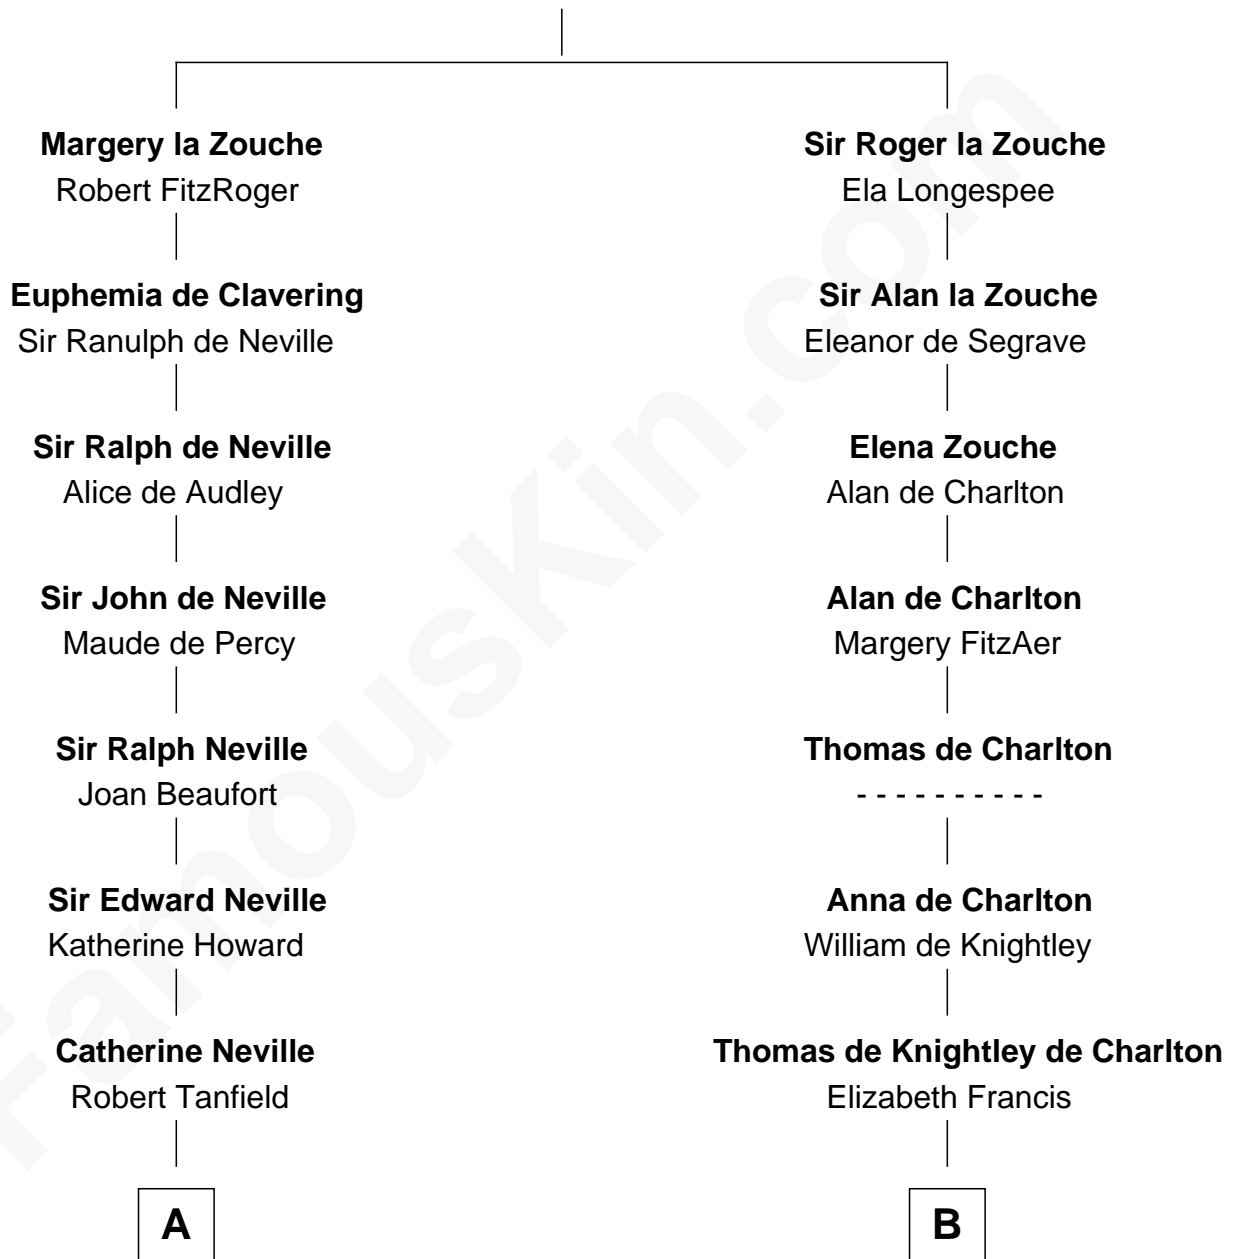

FamousKin.com

Relationship Chart of

John Marshall

4th Chief Justice of the U.S. Supreme Court

17th cousin 4 times removed of

Norman Rockwell
American Artist

Alan la Zouche
Ellen de Quincy

C

Rachel Darling

Runa Rockwell

Samuel Darling Rockwell

Orilla Janes Sherman

John William Rockwell

Phebe Boyce Waring

Jarvis Waring Rockwell

Anne Mary Hill

Norman Rockwell

American Artist

FamousKin.com