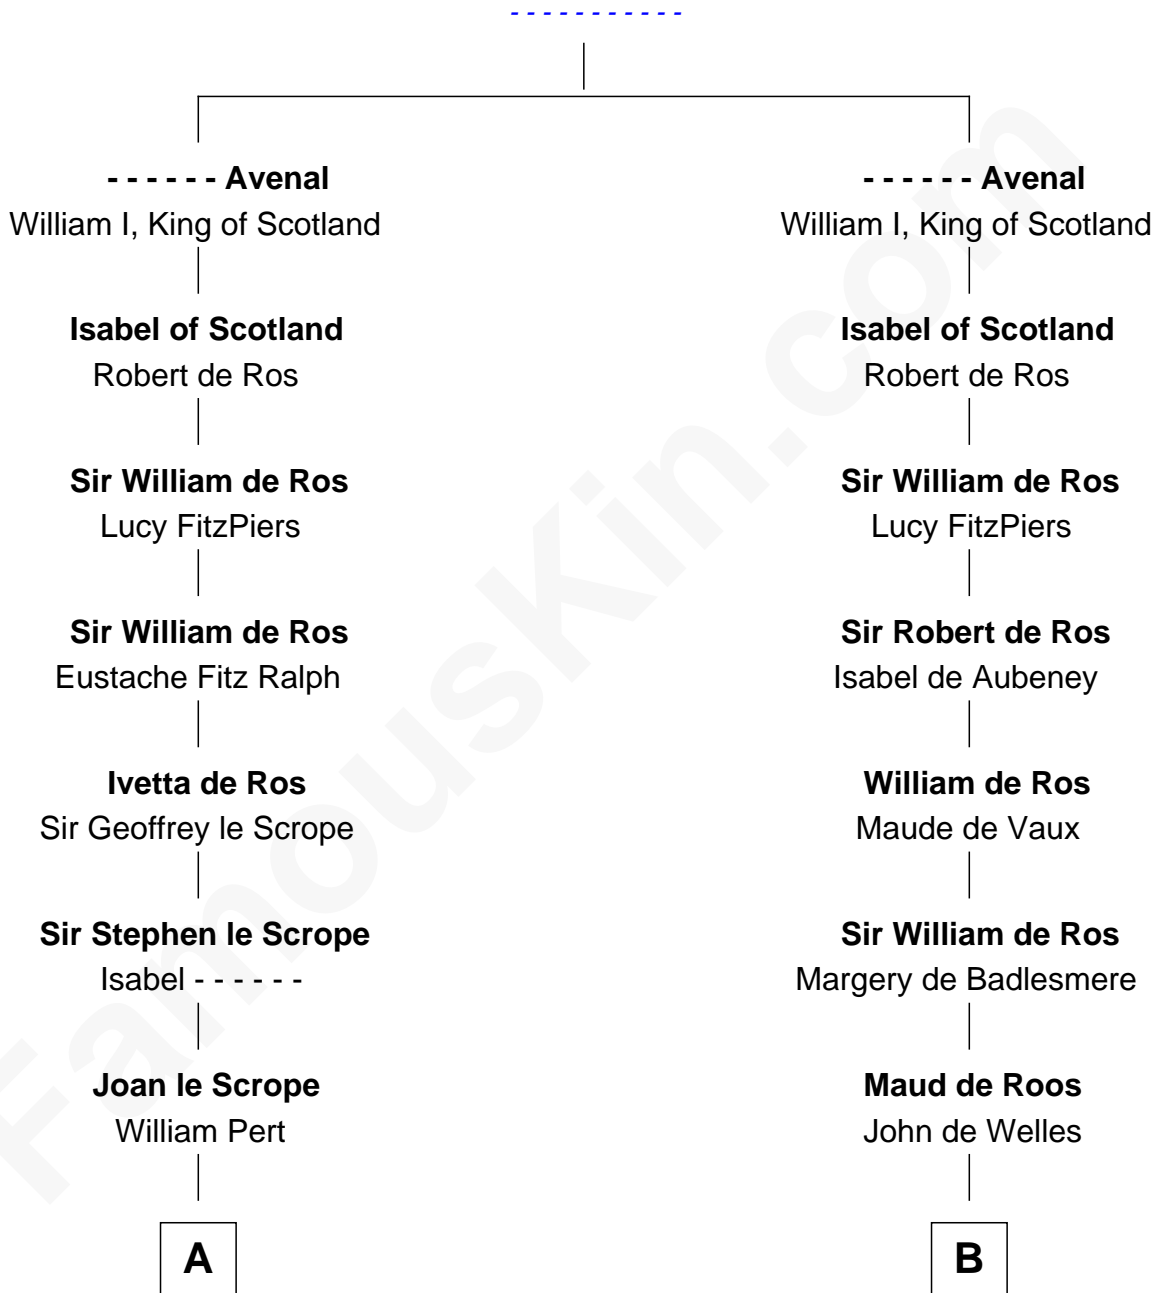

FamousKin.com

Relationship Chart of

John Marshall

4th Chief Justice of the U.S. Supreme Court

21st cousin of

Nicholas Gilman

Signer of the U.S. Constitution

Richard Avenal

C

Mary Isham
Col. William Randolph

Thomas Randolph
----- Fleming

Mary Isham Randolph
Rev. James Keith

Mary Randolph Keith
Col. Thomas Marshall

John Marshall
U.S. Supreme Court Chief Justice

D

Elizabeth Hutchinson
Edward Winslow