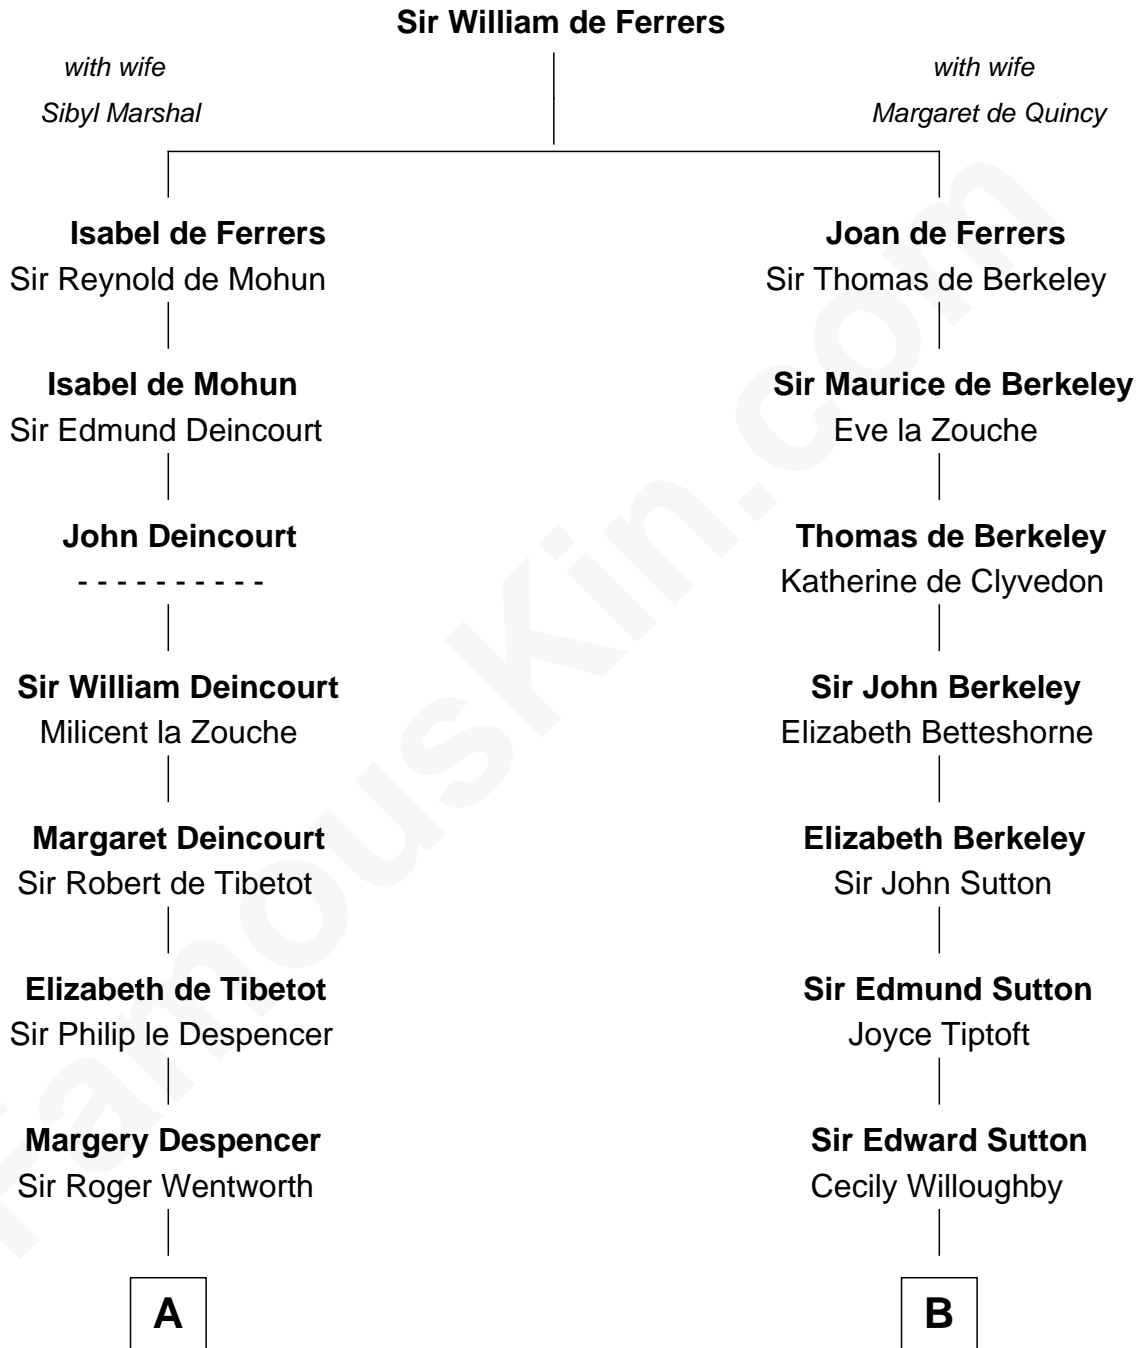

Tennessee Williams

Author of *A Streetcar Named Desire*