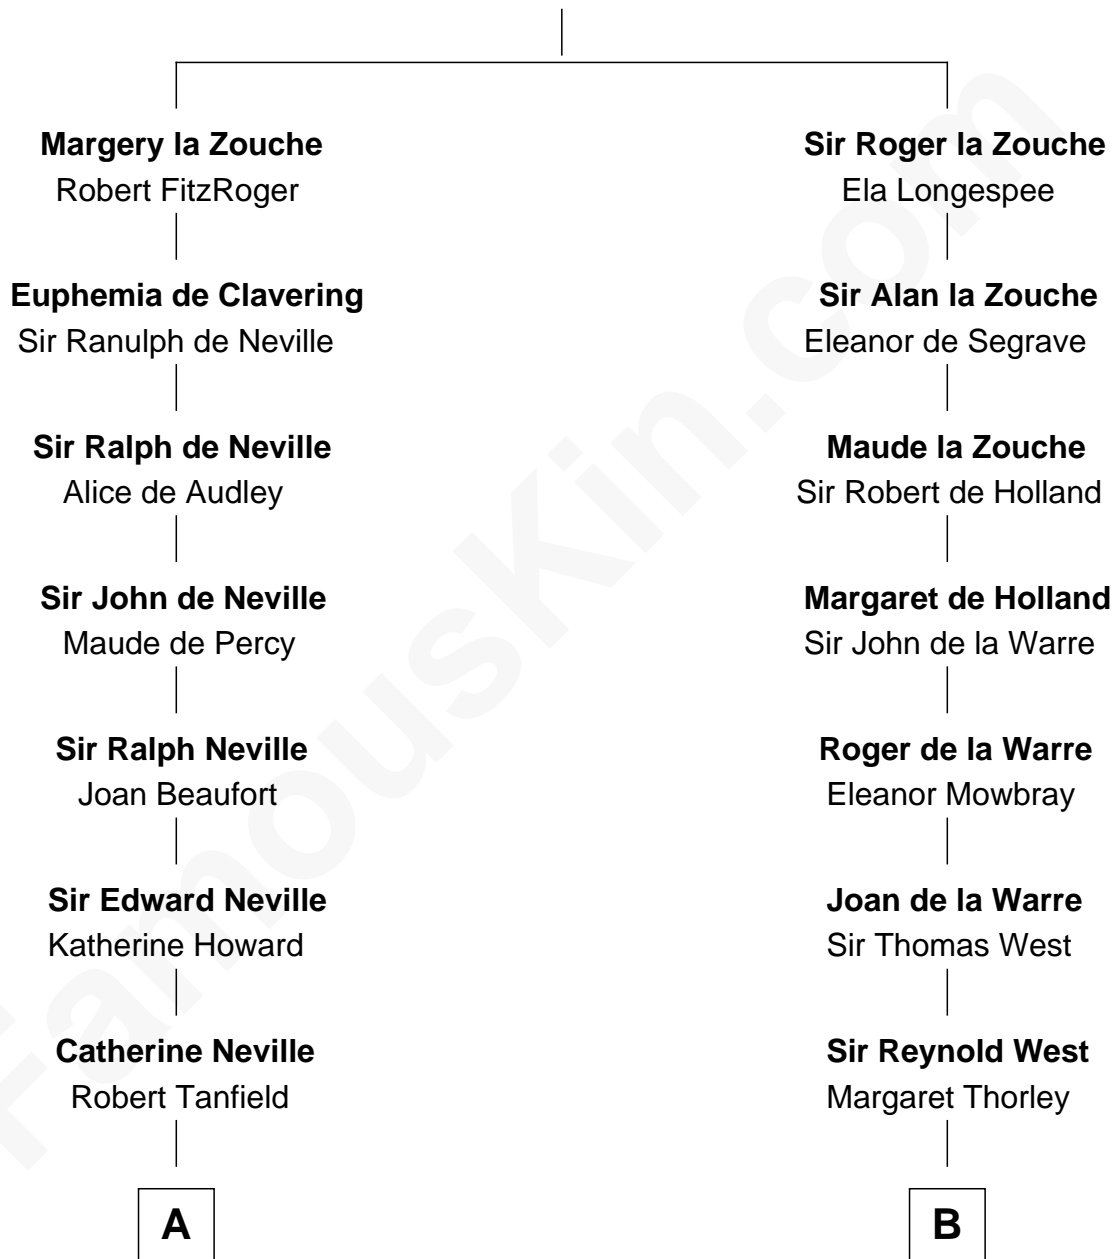

FamousKin.com

Relationship Chart of

John Marshall

4th Chief Justice of the U.S. Supreme Court

17th cousin 1 time removed of

William C. C. Claiborne

1st Governor of Louisiana

Alan la Zouche

Ellen de Quincy

FamousKin.com