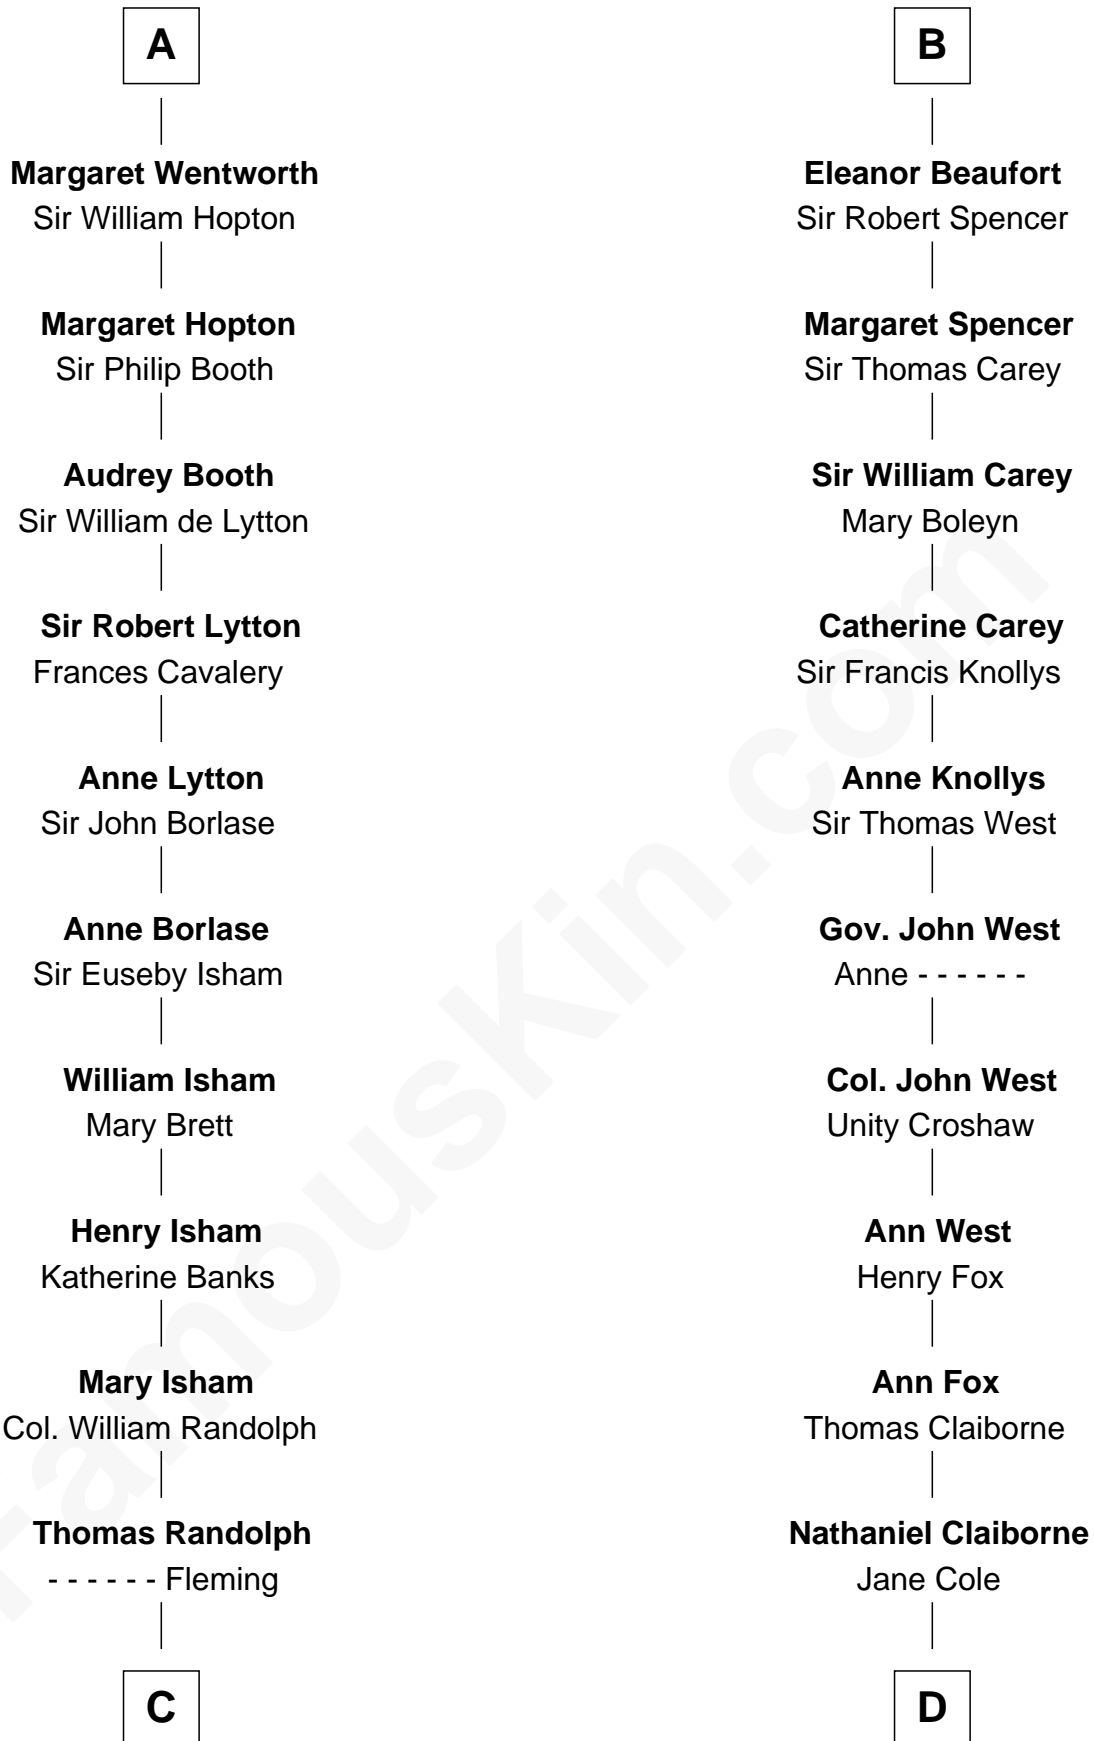

FamousKin.com

Relationship Chart of

John Marshall

4th Chief Justice of the U.S. Supreme Court

18th cousin 1 time removed of

William C. C. Claiborne

1st Governor of Louisiana

Sir William de Ferrers

with wife
Sibyl Marshal

with wife
Margaret de Quincy

Isabel de Ferrers
Sir Reynold de Mohun

Joan de Ferrers
Sir Thomas de Berkeley

Isabel de Mohun
Sir Edmund Deincourt

Sir Maurice de Berkeley
Eve la Zouche

John Deincourt

Thomas de Berkeley
Margaret de Mortimer

Sir William Deincourt
Milicent la Zouche

Maurice de Berkeley
Elizabeth le Despencer

Margaret Deincourt
Sir Robert de Tibetot

Thomas de Berkeley
Margaret de Lisle

Elizabeth de Tibetot
Sir Philip le Despencer

Elizabeth de Berkeley
Richard de Beauchamp

Margery Despencer
Sir Roger Wentworth

Eleanor Beauchamp
Edmund Beaufort

A

B

FamousKin.com